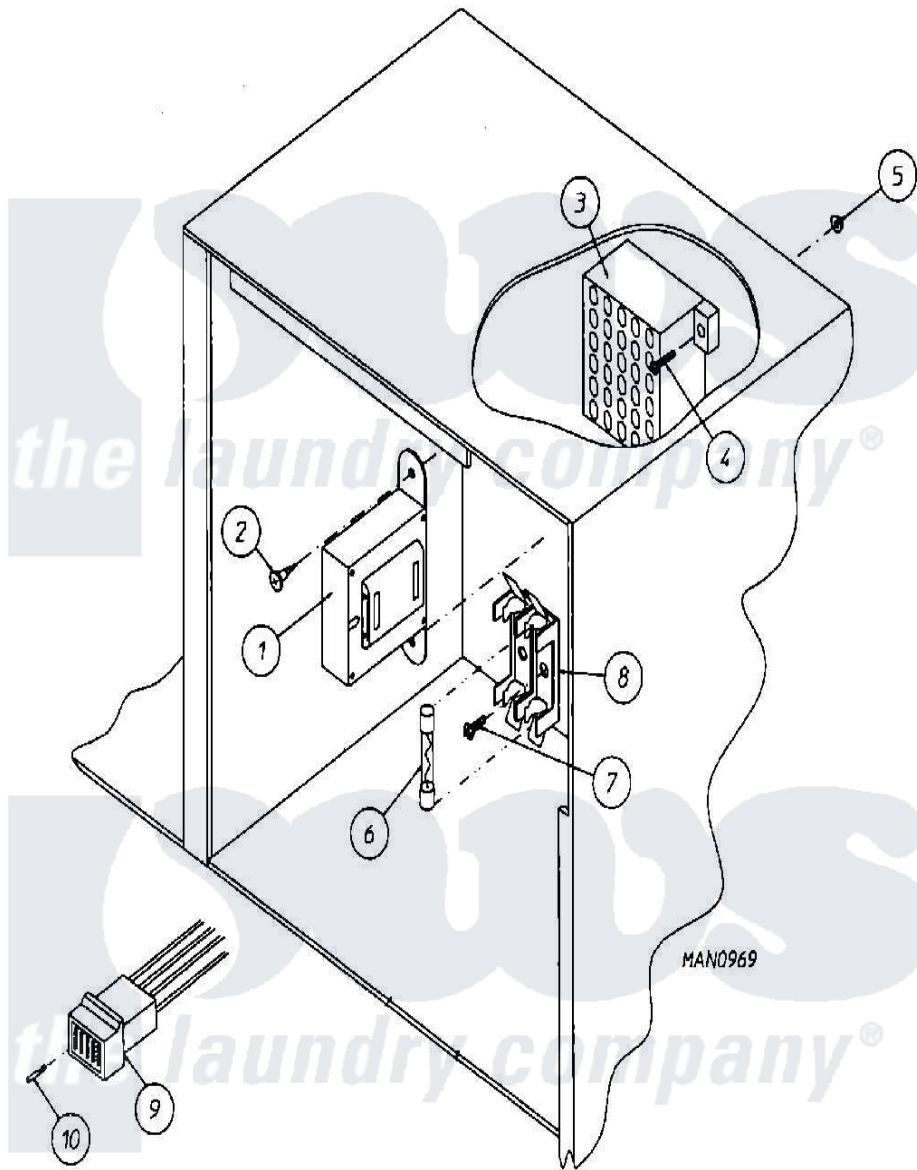

# Maytag MDG50PN2VW 02 - CONTROL BOX ASSEMBLY (PN1A/PN2V)

Maytag Commercial Maytag MDG50PN2VW Dryer Parts Parts Diagram 02 - CONTROL BOX ASSEMBLY (PN1A/PN2V)  
 Click on the part number to view part

Item	Original Part Number	Replaced By	Status	Part Description
000	W10124350		Not Available	ORDER PARTS FROM AMERICAN DRYER CORP AT 508-678-9000
001	A141403		Not Available	TRANSFORMER (24 VAC) (FOR MICROPROCESSOR MODELS)
002	A150300	<a href="#">5307527001</a>		Switch
003	A120715	<a href="#">W10146700</a>		30 Pos Ter
004	A150002	<a href="#">150002</a>		6-32 X 1
005	A151000	<a href="#">WH12X195</a>		Switch Assembly
006	A136057	<a href="#">W10146739</a>		0.5 A 250
007	A150301	<a href="#">150301</a>		8-18 X 7
008	A136008	<a href="#">136008</a>		Fuse Block
009	A122641	<a href="#">122641</a>		15 Pos. MI
010	A122706	<a href="#">122706</a>		20-16 AWG
011	A122800	<a href="#">122800</a>		M R EXTRAC