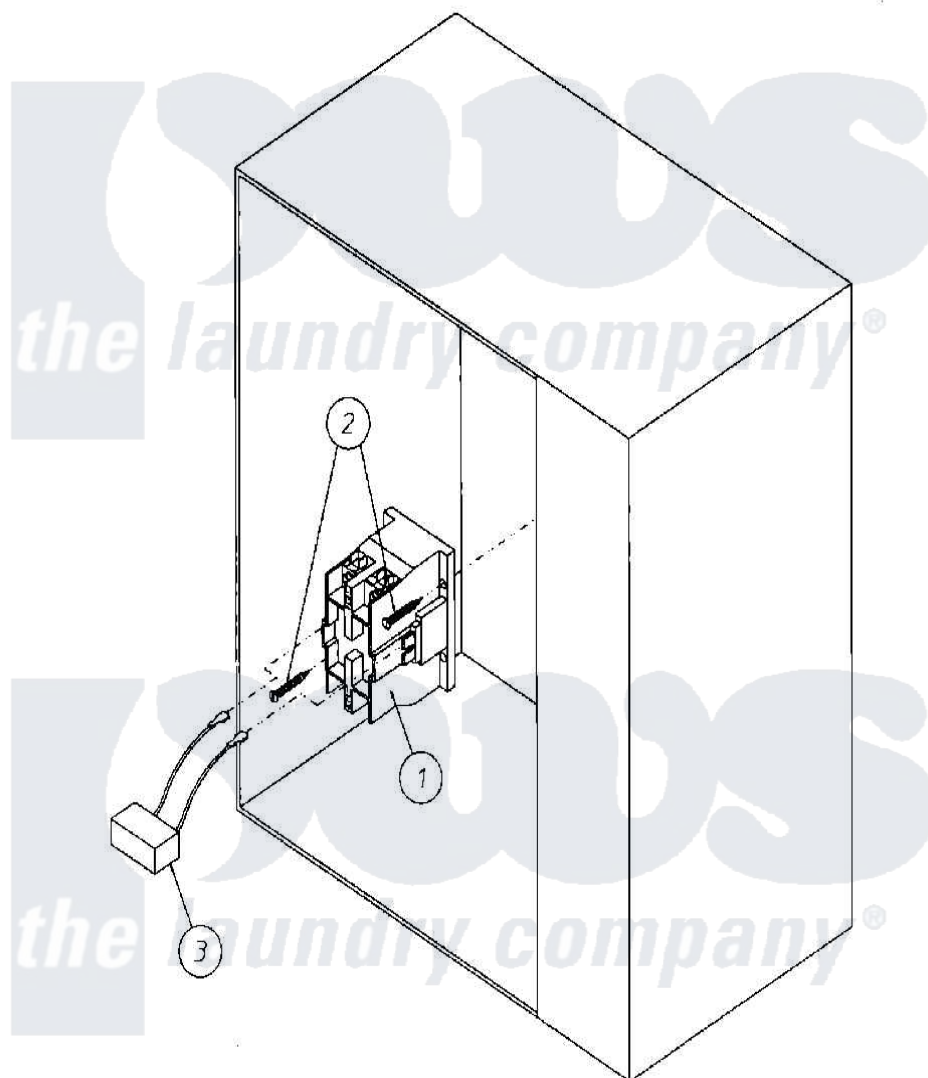

# Maytag MDG50PN2VW 03 - ELECTRICAL RELAY PANEL ASSEMBLY

Maytag [Commercial Maytag MDG50PN2VW Dryer Parts](#) Parts Diagram 03 - ELECTRICAL RELAY PANEL ASSEMBLY  
 Click on the part number to view part

Item	Original Part Number	Replaced By	Status	Part Description
000	W10124350		Not Available	ORDER PARTS FROM AMERICAN DRYER CORP AT 508-678-9000
001	A132475	<a href="#">W10146737</a>		SQ D Dp 24
002	A150299	<a href="#">150299</a>		10 X 1 H
003	A150301	<a href="#">150301</a>		8-18 X 7
"	A322809	<a href="#">322809</a>		Back Elect
"	A824828	<a href="#">W10147397</a>		RC Network