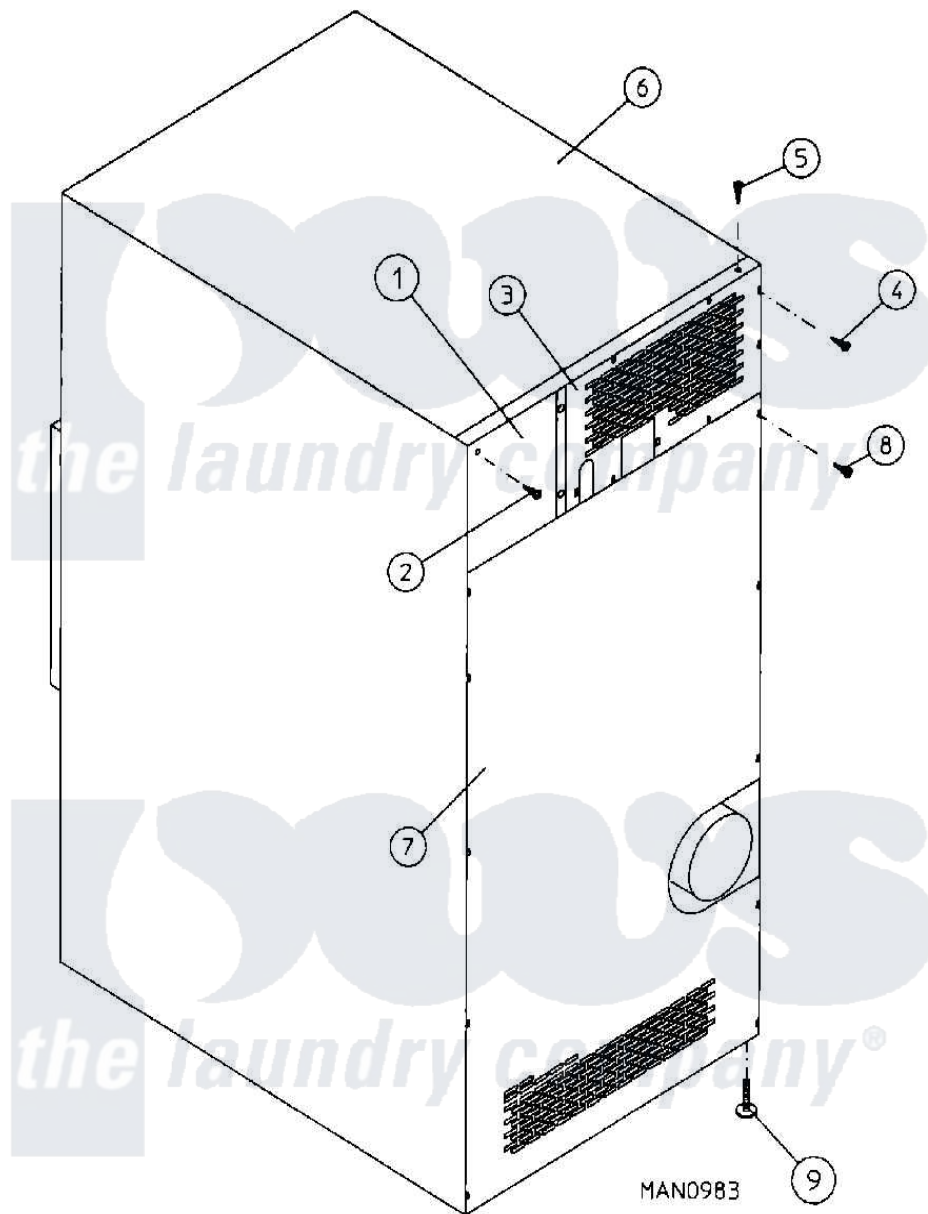

# Maytag MDG50PN2VW 04 - CABINET

MAN0983

Maytag [Commercial Maytag MDG50PN2VW Dryer Parts](#) Parts Diagram 04 - CABINET

[Click on the part number to view part](#)

Item	Original Part Number	Replaced By	Status	Part Description
000	W10124350		Not Available	ORDER PARTS FROM AMERICAN DRYER CORP AT 508-678-9000
001	A322809	<a href="#">322809</a>		Back Elect
002	A150301	<a href="#">150301</a>		8-18 X 7
003	A314411		Not Available	TOP, BACKGUARD
004	A150301	<a href="#">150301</a>		8-18 X 7
005	A150301	<a href="#">150301</a>		8-18 X 7
006	A312533	<a href="#">W10146833</a>		ADG E Oute
007	A314512	<a href="#">314512</a>		Maytag Was
008	A150301	<a href="#">150301</a>		8-18 X 7
009	A103500	<a href="#">103500</a>		LEVELING L