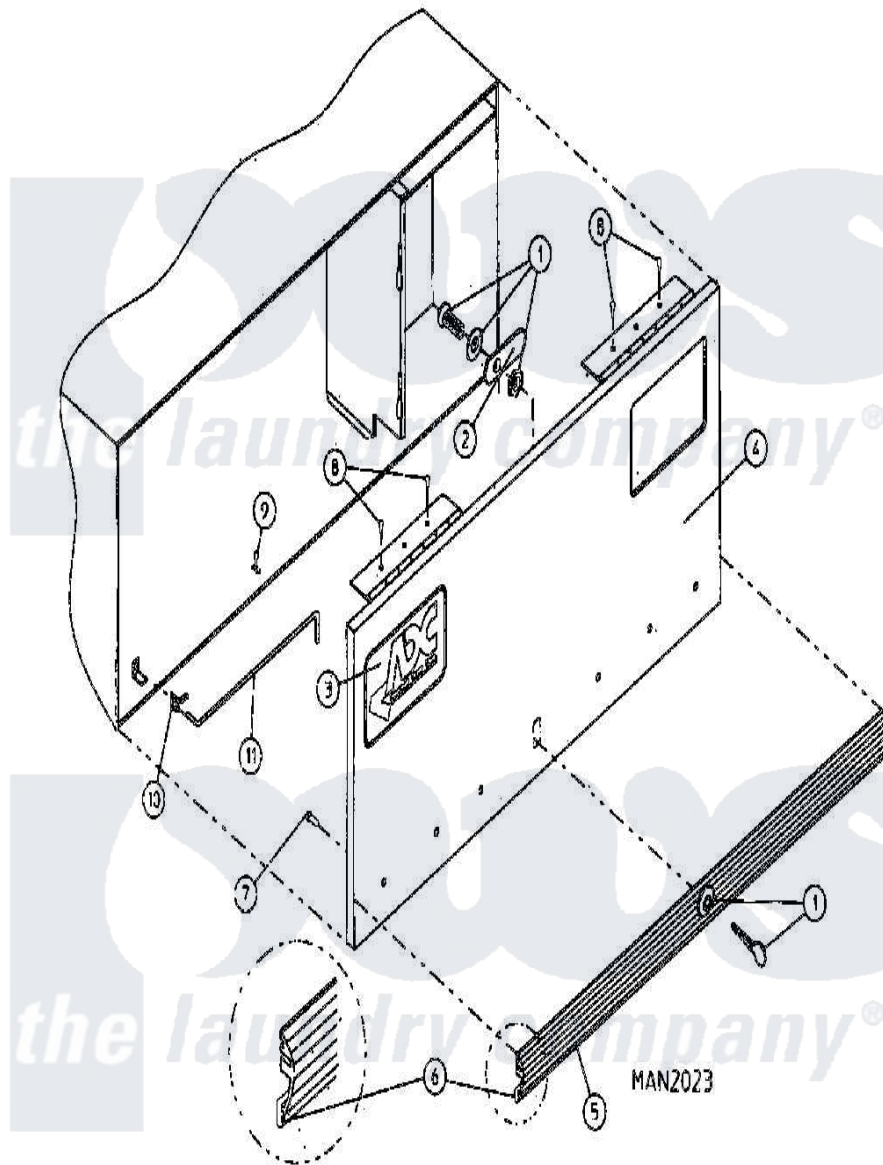

Maytag MDG50PN2VW 05 - CONTROL DOOR ASSEMBLY

Maytag [Commercial Maytag MDG50PN2VW Dryer Parts](#) Parts Diagram 05 - CONTROL DOOR ASSEMBLY
 Click on the part number to view part

Item	Original Part Number	Replaced By	Status	Part Description
000	W10124350		Not Available	ORDER PARTS FROM AMERICAN
001	A160017		Not Available	LOCK, SPECIAL DUMMY
002	A160032	160032		1 Straigh
003	A112343	112343		Maytag Log
"	A870011	W10147884		Logo Doubl
004	A800022	W10146942		25-50 Hi-S
005	A180201	W10149336		25 50 To
006	A117603	117603		1 8 X 9 1
007	A150201	150201		10-32 X 1
008	A150300	5307527001		Switch
009	A102600		Not Available	CATCH, ROD SUPPORT-CTRL. DOOR
010	A102603	102603		Richco Con
011	A102502	102502		12.625 Con