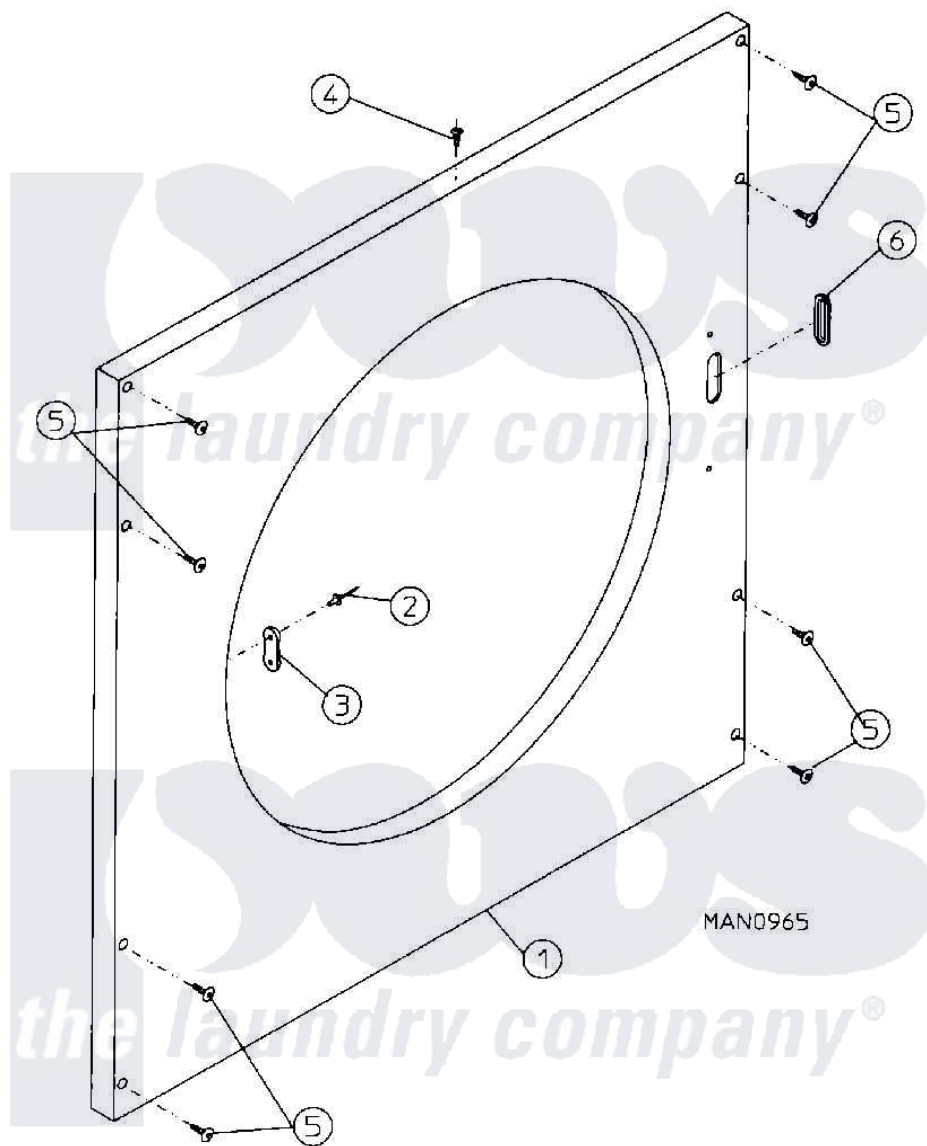

Maytag MDG50PN2VW 06 - FRONT PANEL ASSEMBLY

Maytag [Commercial Maytag MDG50PN2VW Dryer Parts](#) Parts Diagram 06 - FRONT PANEL ASSEMBLY
 Click on the part number to view part

Item	Original Part Number	Replaced By	Status	Part Description
000	W10124350		Not Available	ORDER PARTS FROM AMERICAN DRYER CORP AT 508-678-9000
001	A875301	W10147919		25-50- Ins
002	A154215	154215		5 32 X 1 4
003	A170330		Not Available	LATCH, DOOR (FRICTION)
004	A150300	5307527001		Switch
005	A150309	W10146761		10-16 X 1
006	A121405	121405		Rubber Gro