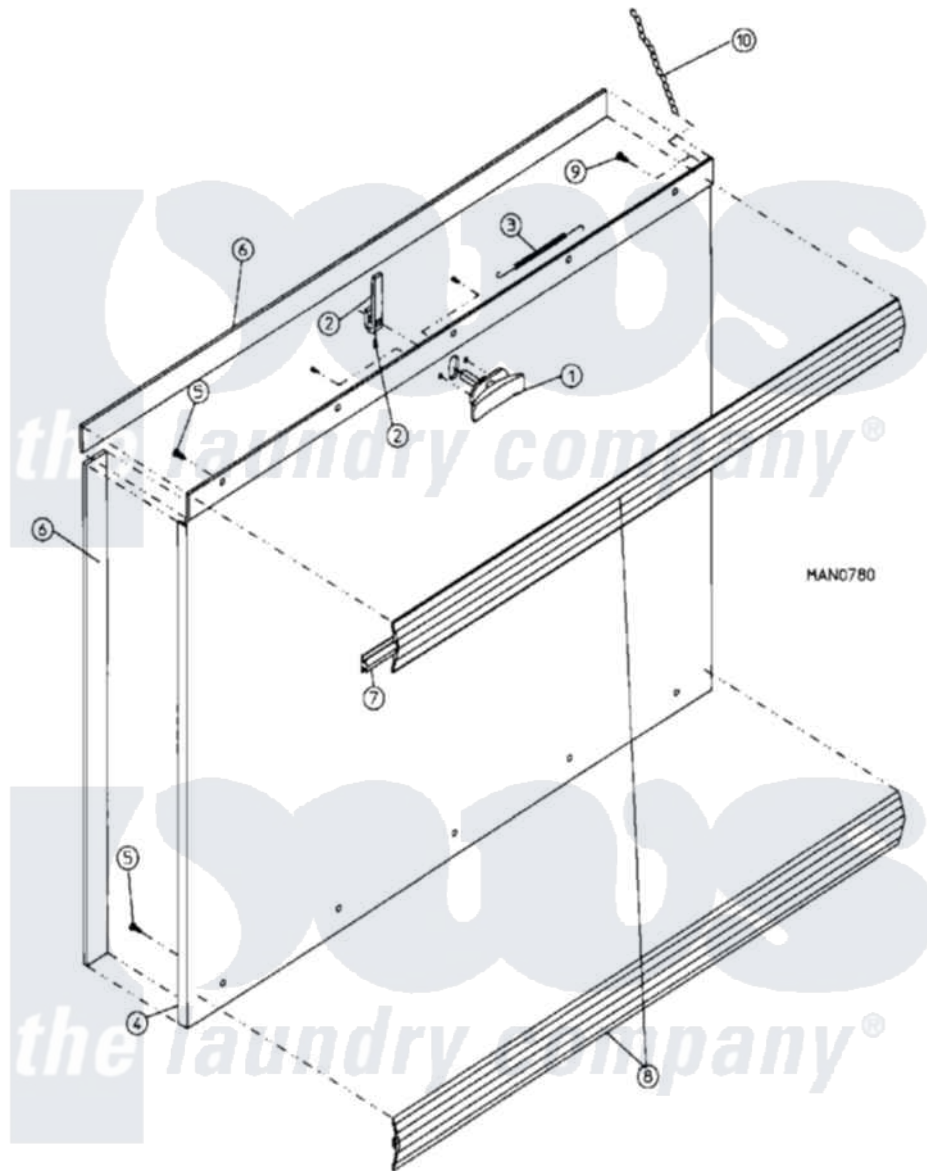

# Maytag MDG50PN2VW 07 - LINT DOOR ASSEMBLY

Maytag Commercial Maytag MDG50PN2VW Dryer Parts Parts Diagram 07 - LINT DOOR ASSEMBLY  
 Click on the part number to view part

Item	Original Part Number	Replaced By	Status	Part Description
000	W10124350		Not Available	ORDER PARTS FROM AMERICAN DRYER CORP AT 508-678-9000
001	A160003		Not Available	DUMMY LOCK (NON COIN)
"	A160104	<a href="#">160104</a>		Key For Mk
"	A800150	<a href="#">W10146979</a>		Knob Latc
002	A150425	<a href="#">W10146763</a>		12-24 X 3
"	A160009	<a href="#">160009</a>		Adjustable
003	A157000	<a href="#">157000</a>		SPRING-DRO
004	A800232	<a href="#">800232</a>		Stator ALM
005	A150201	<a href="#">150201</a>		10-32 X 1
006	A117604	<a href="#">117604</a>		1 8 Thk X
007	A117603	<a href="#">117603</a>		1 8 X 9 1
008	A180211	<a href="#">180211</a>		25 50 MI
009	A150418	<a href="#">150418</a>		DIh 4 X .1
"	A150419	<a href="#">150419</a>		6 X 1 2 T
010	A108120	<a href="#">108120</a>		Chain For