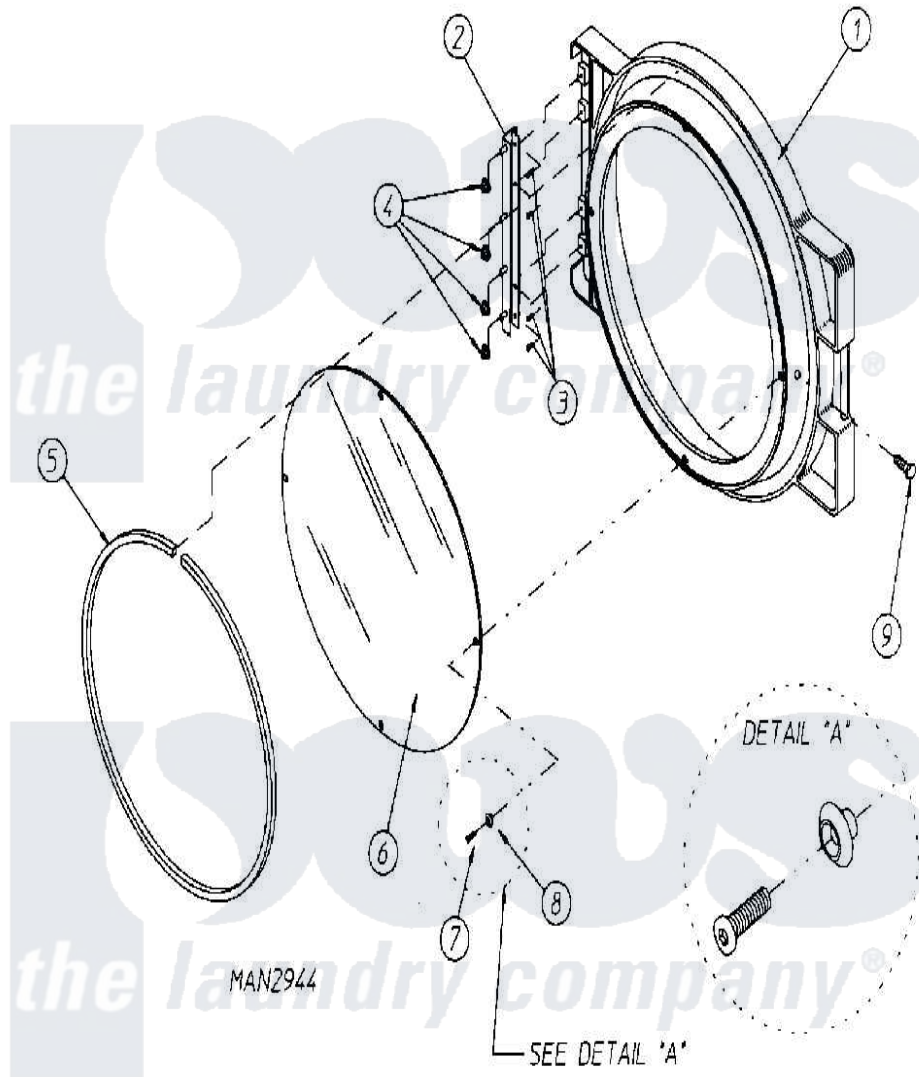

# Maytag MDG50PN2VW 08 - DOOR ASSEMBLY

Maytag [Commercial Maytag MDG50PN2VW Dryer Parts](#) Parts Diagram 08 - DOOR ASSEMBLY  
 Click on the part number to view part

Item	Original Part Number	Replaced By	Status	Part Description
000	W10124350		Not Available	ORDER PARTS FROM AMERICAN DRYER CORP AT 508-678-9000
001	<a href="#">A103062</a>			Hinge Pin
"	<a href="#">A881421</a>			Door Assembly Complete
"	A881422		Not Available	DOOR ASSEMBLY COMPLETE (BLK) (INCL ITEM No. 'S 1 & 5 THRU 9)
"	<a href="#">A882963</a>			Door Frame
002	A800448	<a href="#">800448</a>		12 1/2 Ma
003	A150309	<a href="#">W10146761</a>		10-16 X 1
004	A152014	<a href="#">152014</a>		1 4-20 Ser
005	A102349		Not Available	GASKET, DOOR (69 1/2")
006	A102212	<a href="#">102212</a>		Main Door
"	A170730	<a href="#">170730</a>		10.3 Oz Cl
007	A150448	<a href="#">150448</a>		10-32 X 1
008	A170319	<a href="#">170319</a>		Door Glass
009	A150431	<a href="#">150431</a>		10x7 16 D