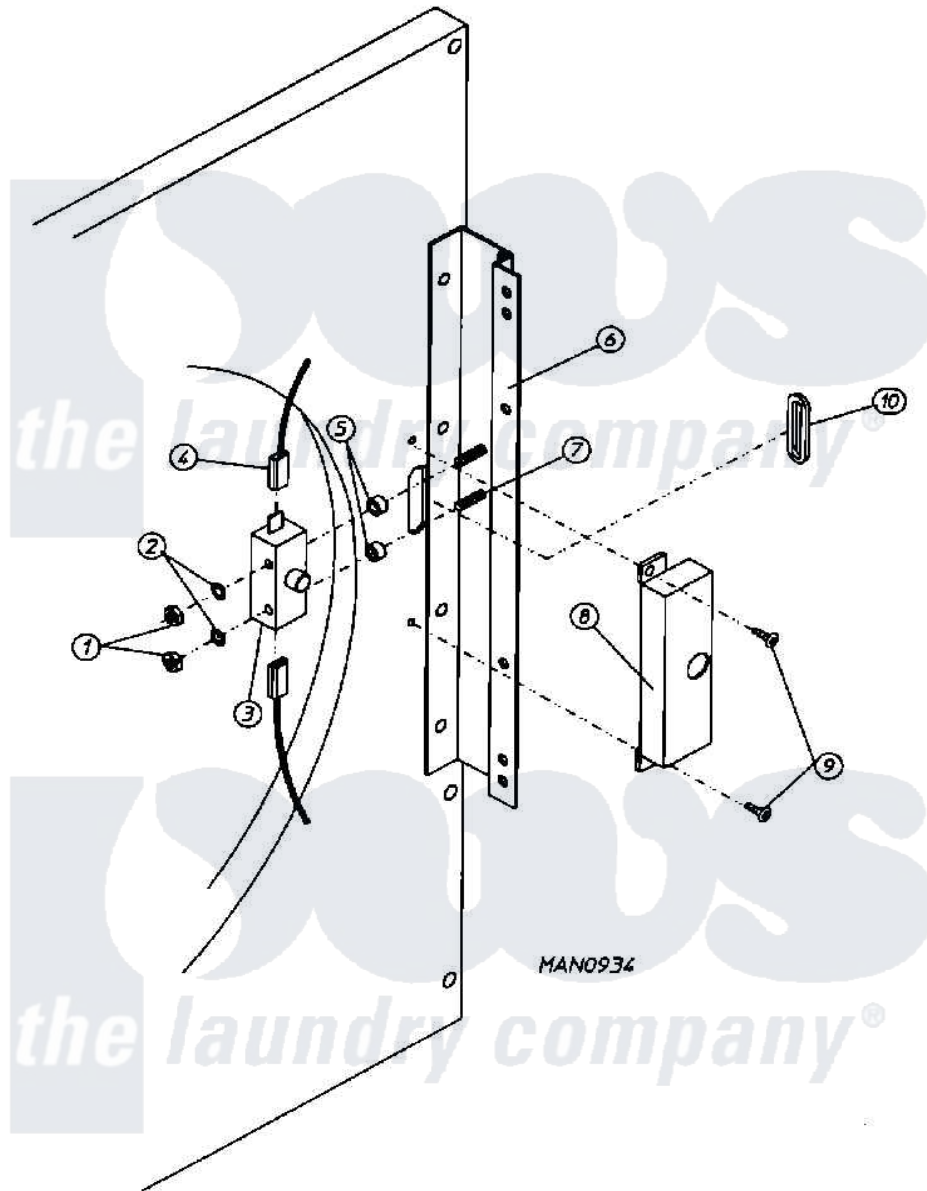

# Maytag MDG50PN2VW 09 - MAIN DOOR SWITCH ASSEMBLY

Maytag Commercial Maytag MDG50PN2VW Dryer Parts Parts Diagram 09 - MAIN DOOR SWITCH ASSEMBLY  
 Click on the part number to view part

Item	Original Part Number	Replaced By	Status	Part Description
000	W10124350		Not Available	ORDER PARTS FROM AMERICAN DRYER CORP AT 508-678-9000
001	A152013	<a href="#">152013</a>		6-32 Hex N
002	A153008	<a href="#">153008</a>		6 Split L
003	A137005	<a href="#">W10146741</a>		SDS Door S
004	A121028	<a href="#">121028</a>		1 4 X.032
005	A154281	<a href="#">154281</a>		3 8 Stand
006	A800448	<a href="#">800448</a>		12 1 2 Ma
007	A153565	<a href="#">153565</a>		6-32 X 1 S
008	A313218	<a href="#">W10146845</a>		MAIN DOOR
009	A150201	<a href="#">150201</a>		10-32 X 1
010	A121405	<a href="#">121405</a>		Rubber Gro