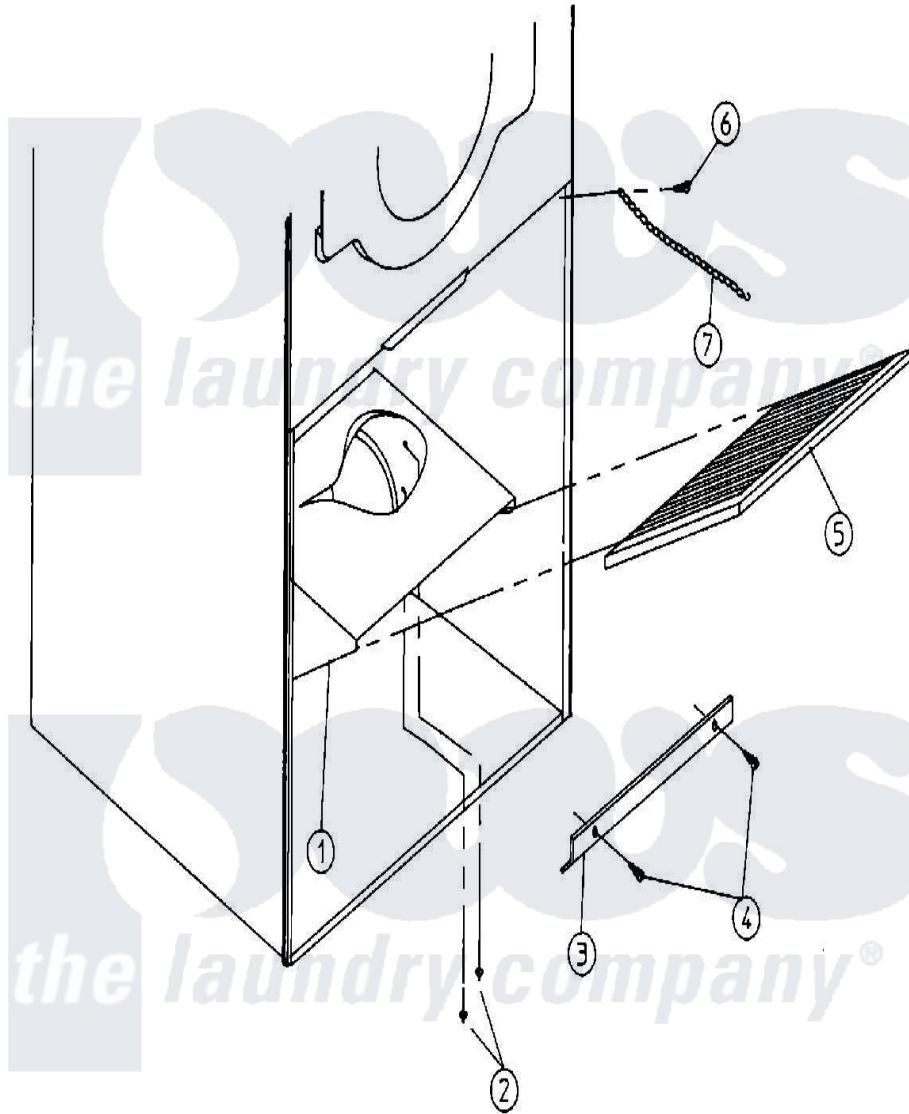

# Maytag MDG50PN2VW 10 - LINT TRAP ASSEMBLY

Maytag [Commercial Maytag MDG50PN2VW Dryer Parts](#) Parts Diagram 10 - LINT TRAP ASSEMBLY  
 Click on the part number to view part

Item	Original Part Number	Replaced By	Status	Part Description
000	W10124350		Not Available	ORDER PARTS FROM AMERICAN DRYER CORP AT 508-678-9000
001	A800402	<a href="#">W10147050</a>		50-60 Lint
"	A800404	<a href="#">W10147051</a>		50-60 Lint
"	A800406	<a href="#">W10147052</a>		50-60 Rev
"	A800407	<a href="#">W10147053</a>		50-60 Rev
002	A154200	<a href="#">154200</a>		5 32 RIVE
003	A304101	<a href="#">304101</a>		Lg Lint TR
004	A150300	<a href="#">5307527001</a>		Switch
005	A800501	<a href="#">800501</a>		50-60 Lint
006	A150418	<a href="#">150418</a>		Dlh 4 X .1
"	A150419	<a href="#">150419</a>		6 X 1 2 T
007	A108120	<a href="#">108120</a>		Chain For