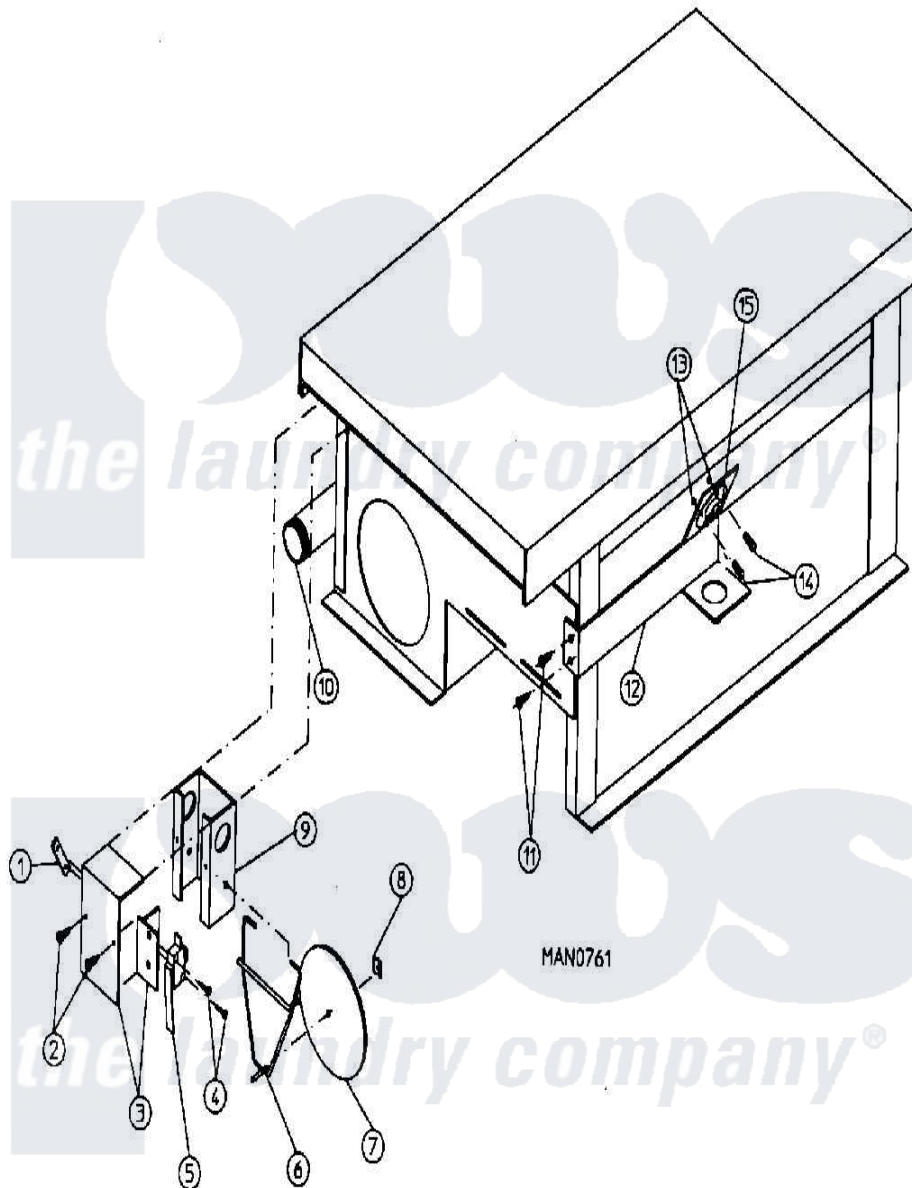

Maytag MDG50PN2VW 13 - SAIL SWITCH/HI-LIMIT ASSEMBLY

Maytag Commercial Maytag MDG50PN2VW Dryer Parts Parts Diagram 13 - SAIL SWITCH/HI-LIMIT ASSEMBLY
 Click on the part number to view part

Item	Original Part Number	Replaced By	Status	Part Description
000	W10124350		Not Available	ORDER PARTS FROM AMERICAN DRYER CORP AT 508-678-9000
001	A154004	154004		Tinnerman
002	A150309	W10146761		10-16 X 1
003	A802799	802799		Sail Sw.bo
004	A150303	150303		4 X 3 4 P
005	A122200	122200		Sail Switch
006	A105500	W10146641		Std Sail S
007	A319202	W10146866		Sail Switch
008	A154002	154002		1 8 Push O
009	A802800	802800		Sail Switch
"	A802801	802801		Sail Switch
010	A142809	W10146757		1 2 X 29 1
011	A150309	W10146761		10-16 X 1
012	A319704	WB4X122		Medallion
013	A151000	WH12X195		Switch Assembly