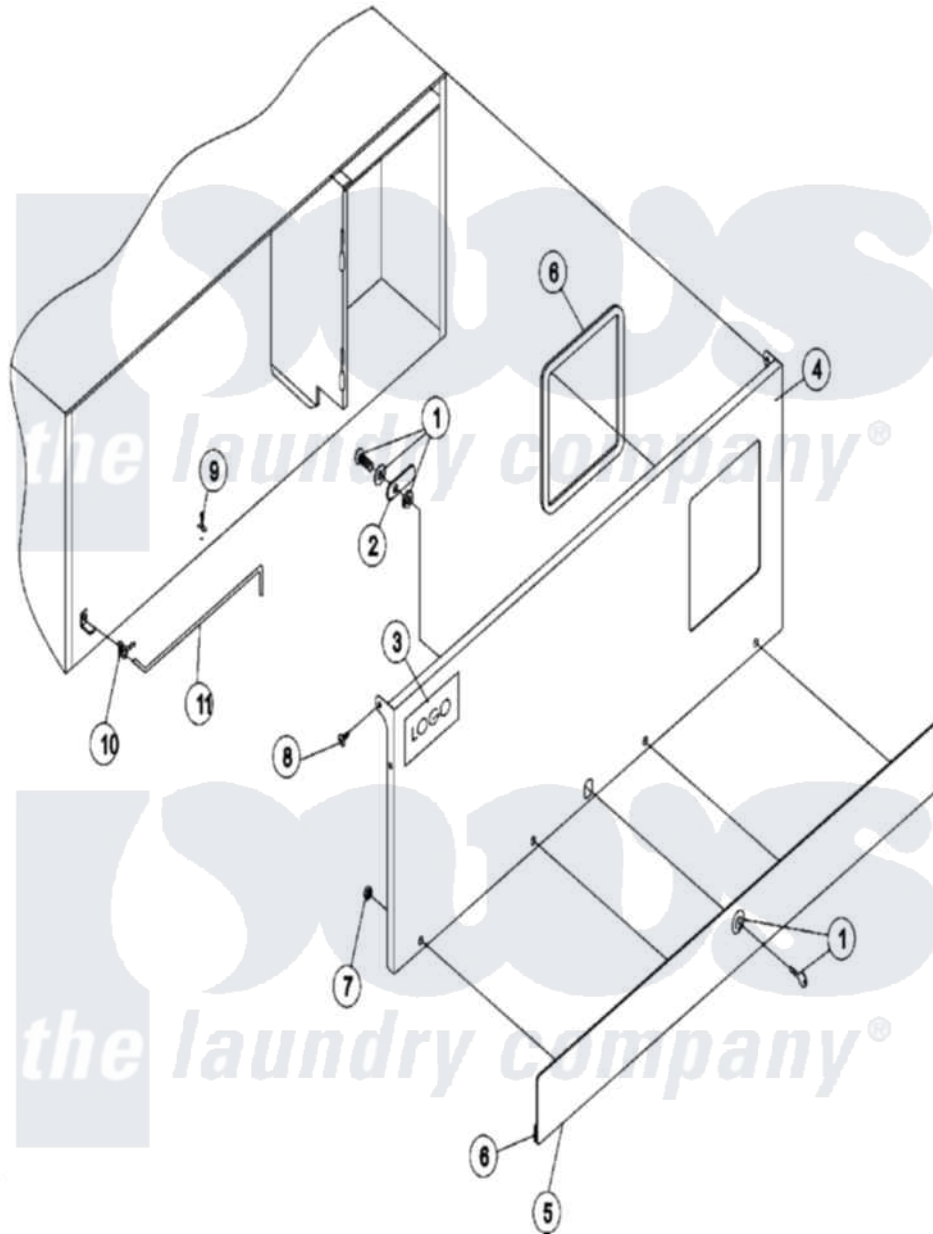

Maytag MDG50PNHWQ 01 - CONTROL DOOR

Maytag [Commercial Maytag MDG50PNHWQ Dryer Parts](#) Parts Diagram 01 - CONTROL DOOR
 Click on the part number to view part

Item	Original Part Number	Replaced By	Status	Part Description
000	A000000			Order Part From American Dryer Phone No.508-678-9000
001	A160017		Not Available	LOCK, SPECIAL DUMMY
002	A160016	160016		1 1/4 Str
003	A112353			Logo
004	A883713			Control Door BSQ
"	A883714			Control Door White
005	A883476	883476		Blk 25-50V
006	A117604	117604		1 8 Thk X
007	A152014	152014		1 4-20 Ser
008	A150317	150317		10-16 X 3
009	A102603	102603		Richco Con
010	A102601		Not Available	CLIP, RETAINER (CONTROL DOOR ROD)
011	A102502	102502		12.625 Con