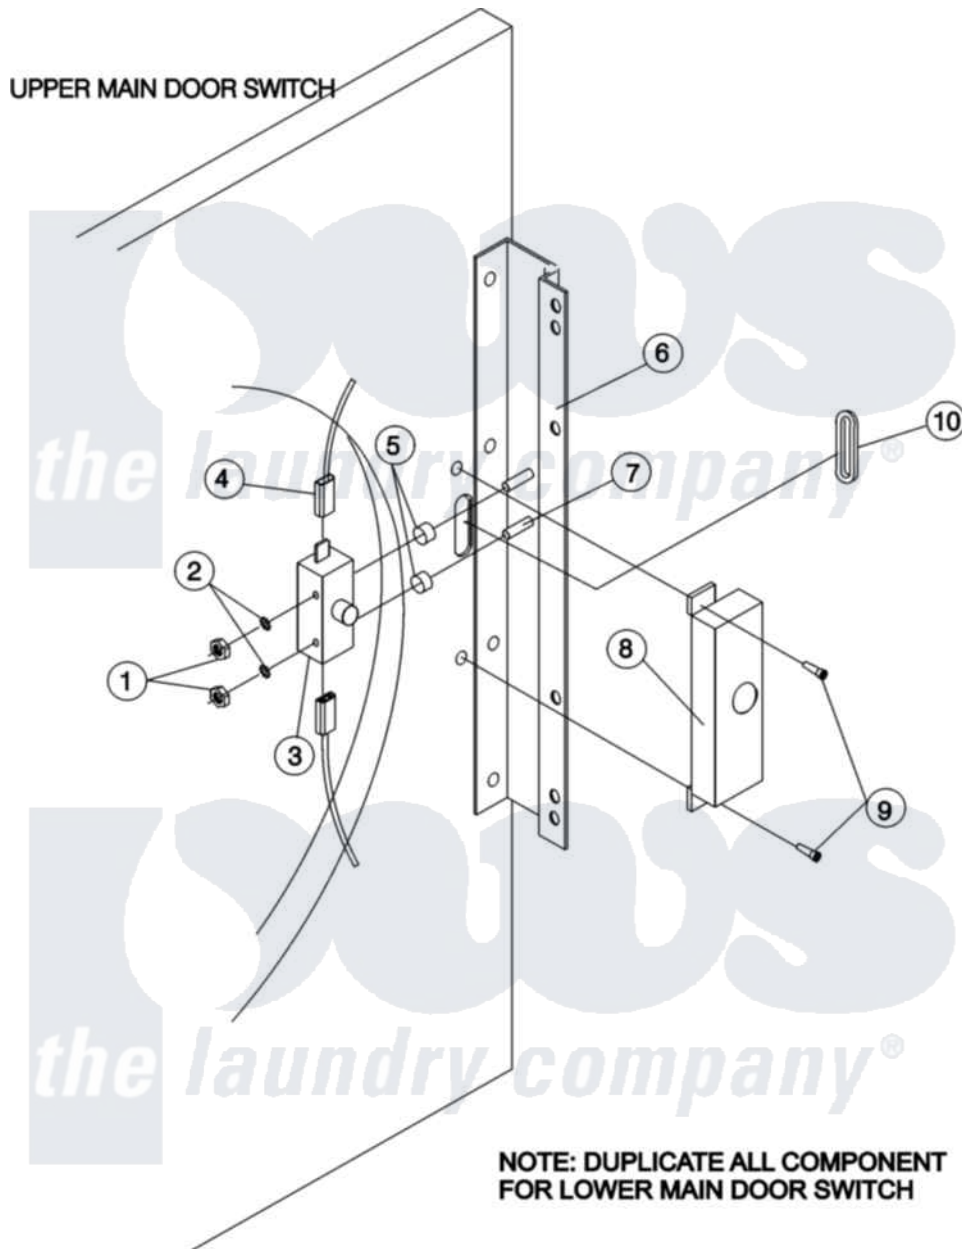

Maytag MDG50PNHWQ 05 - DOOR SWITCH

Maytag [Commercial Maytag MDG50PNHWQ Dryer Parts](#) Parts Diagram 05 - DOOR SWITCH
 Click on the part number to view part

Item	Original Part Number	Replaced By	Status	Part Description
000	A000000			Order Part From American Dryer Phone No.508-678-9000
001	A152013	152013		6-32 Hex N
002	A153008	153008		6 Split L
003	A137005	W10146741		SDS Door S
004	A121028	121028		1 4 X.032
005	A154281	154281		3 8 Stand
006	A801524		Not Available	BLACK DOOR HINGE
007	A153576	153576		6-32 X 1
008	A313218	W10146845		MAIN DOOR
009	A150201	150201		10-32 X 1
010	A121405	121405		Rubber Gro