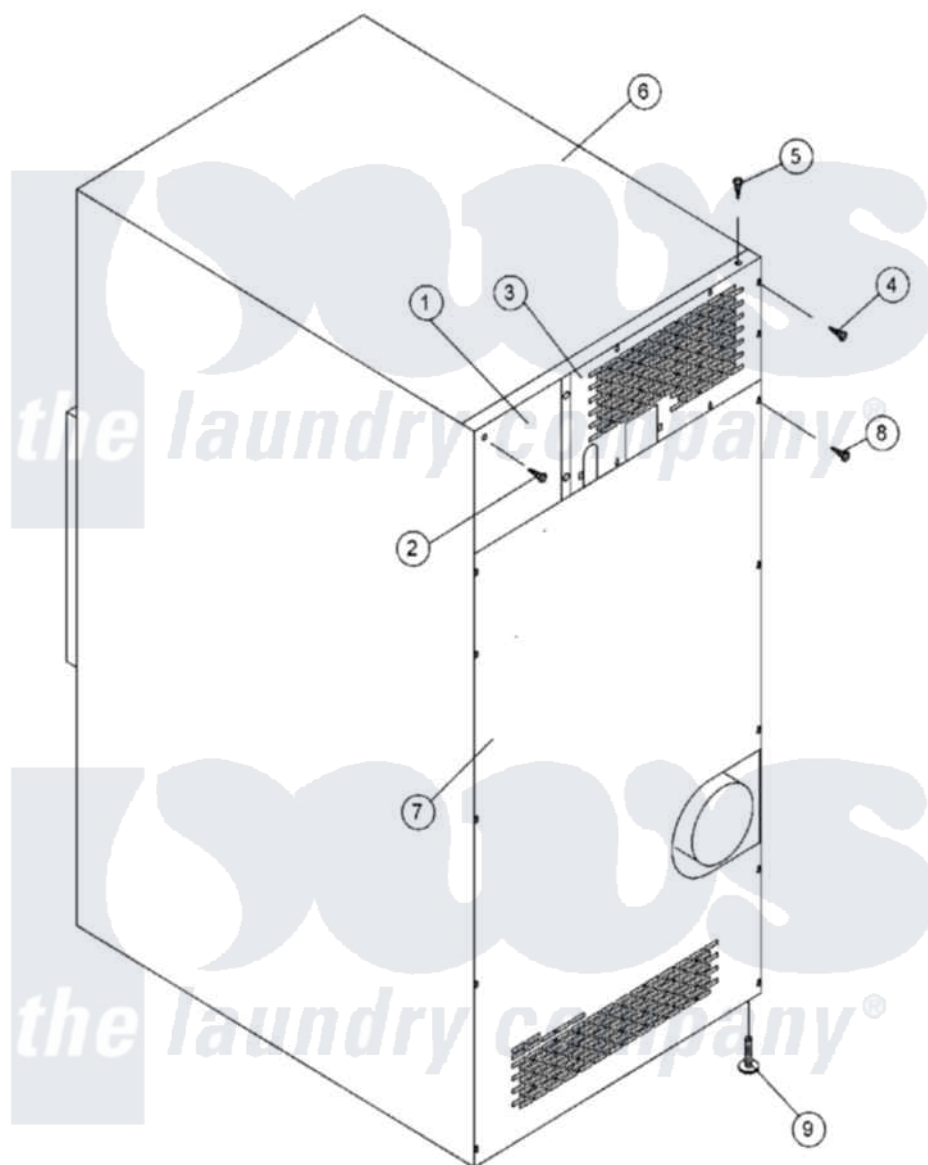

Maytag MDG50PNHWQ 16 - OUTER TOP/BACK GUARD

Maytag Commercial Maytag MDG50PNHWQ Dryer Parts Parts Diagram 16 - OUTER TOP/BACK GUARD
 Click on the part number to view part

Item	Original Part Number	Replaced By	Status	Part Description
000	A000000			Order Part From American Dryer Phone No.508-678-9000
001	A322809	322809		Back Elect
002	A150301	150301		8-18 X 7
003	A314424	314424		Adg25-50-2
004	A150301	150301		8-18 X 7
005	A150300	5307527001		Switch
006	A312533	W10146833		ADG E Oute
007	A322082	322082		AD25V-30V-
008	A150301	150301		8-18 X 7
009	A103500	103500		LEVELING L