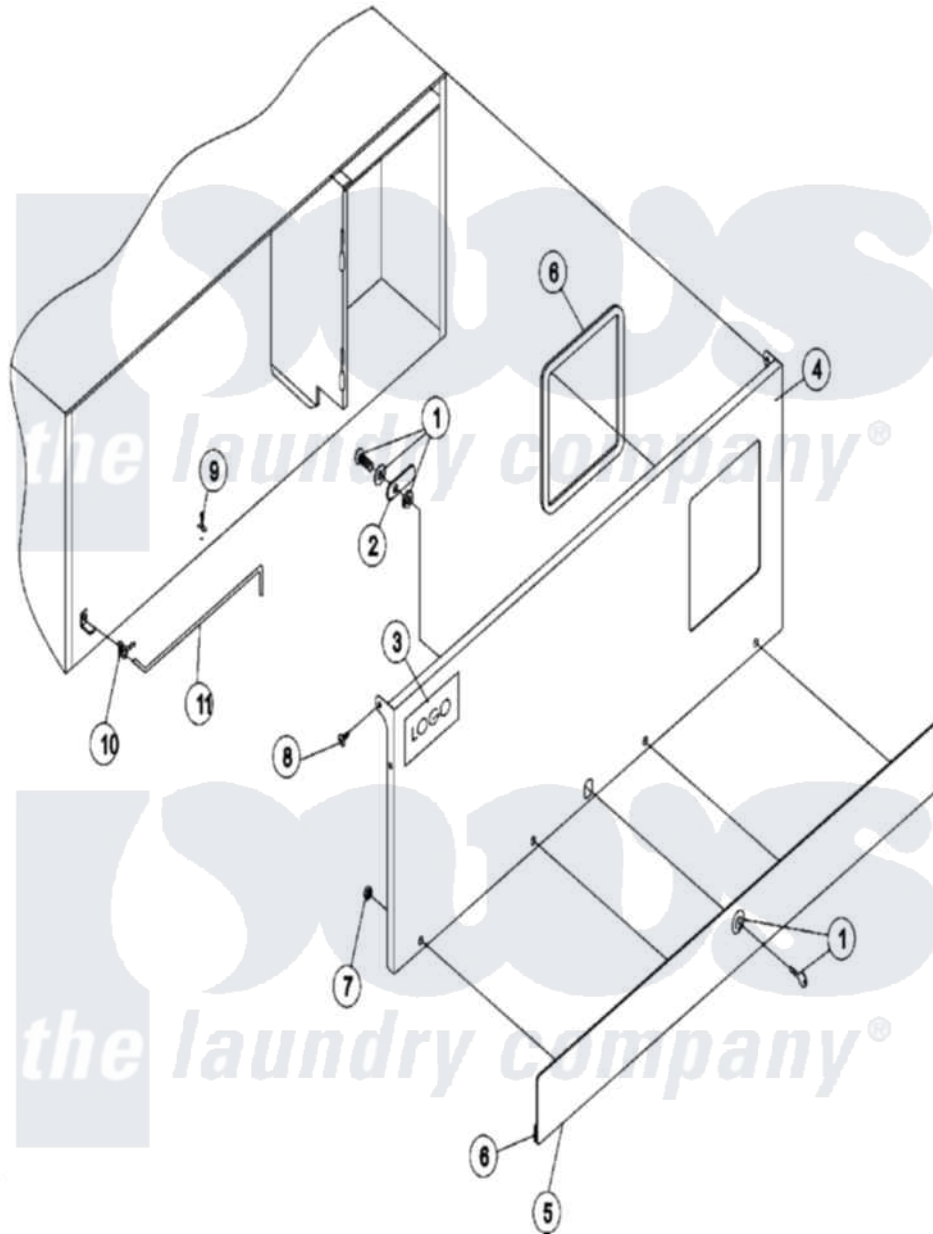

Maytag MDG50PNHWW 01 - CONTROL DOOR

Maytag [Commercial Maytag MDG50PNHWW Dryer Parts](#) Parts Diagram 01 - CONTROL DOOR
 Click on the part number to view part

Item	Original Part Number	Replaced By	Status	Part Description
000	A000000			Order Part From American Dryer Phone No.508-678-9000
001	A160017		Not Available	LOCK, SPECIAL DUMMY
002	A160016	160016		1 1/4 Str
003	A112353			Logo
004	A883713			Control Door BSQ
"	A883714			Control Door White
005	A883476	883476		Blk 25-50V
006	A117604	117604		1 8 Thk X
007	A152014	152014		1 4-20 Ser
008	A150317	150317		10-16 X 3
009	A102603	102603		Richco Con
010	A102601		Not Available	CLIP, RETAINER (CONTROL DOOR ROD)
011	A102502	102502		12.625 Con