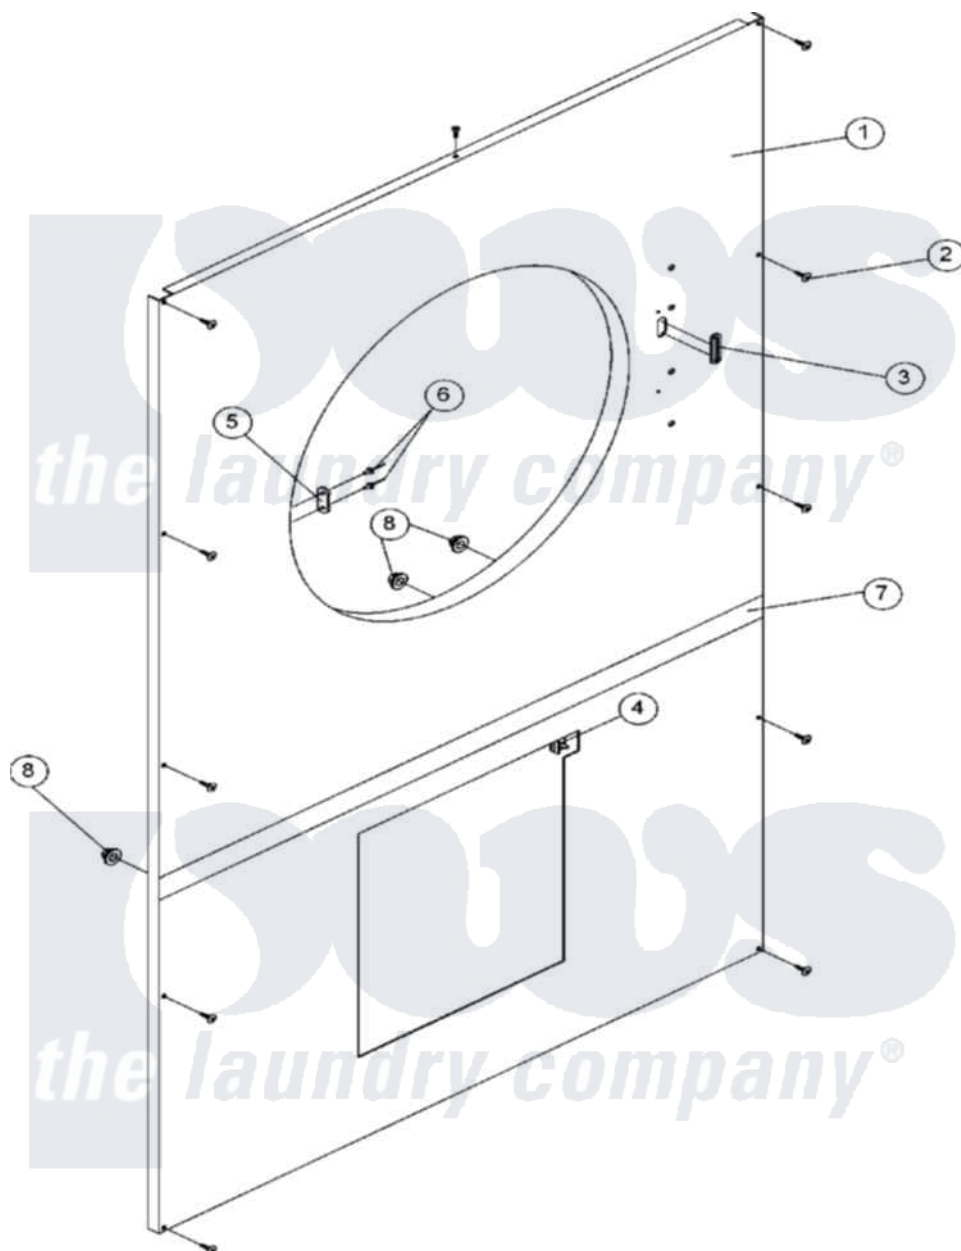

Maytag MDG50PNHWW 04 - FRONT PANEL

Maytag [Commercial Maytag MDG50PNHWW Dryer Parts](#) Parts Diagram 04 - FRONT PANEL
 Click on the part number to view part

Item	Original Part Number	Replaced By	Status	Part Description
000	A000000			Order Part From American Dryer Phone No.508-678-9000
001	A883515	883515		White 50V
"	A883516			Panel, Front Right Hand BSQ
002	A150309	W10146761		10-16 X 1
003	A121405	121405		Rubber Gro
004	A122116		Not Available	SWITCH, LINT BASKET
005	A170330		Not Available	LATCH, DOOR (FRICTION)
006	A154215	154215		5 32 X 1 4
007	A883715			Trim, Front Panel Blk
008	A152014	152014		1 4-20 Ser