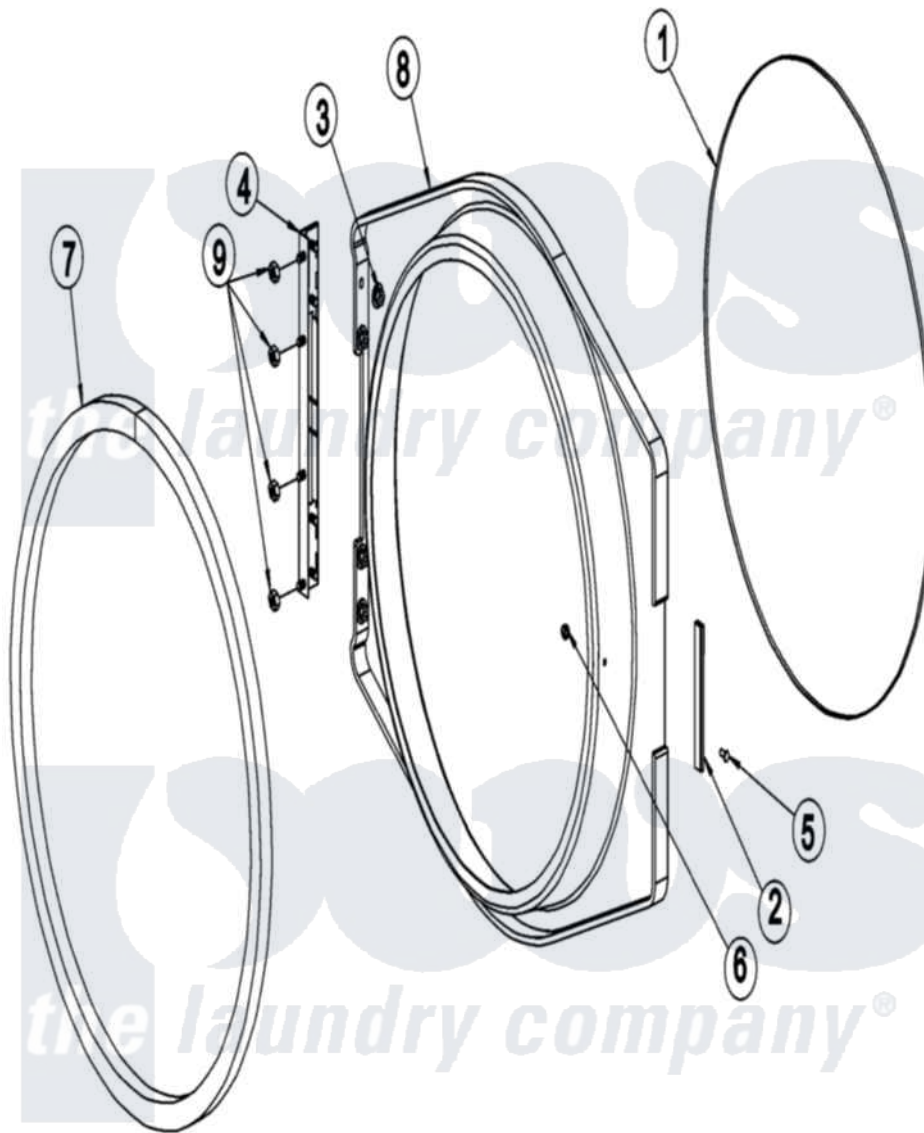

Maytag MDG50PNHWW 06 - MAIN DOOR

Maytag [Commercial Maytag MDG50PNHWW Dryer Parts](#) Parts Diagram 06 - MAIN DOOR
 Click on the part number to view part

Item	Original Part Number	Replaced By	Status	Part Description
000	A000000			Order Part From American Dryer Phone No.508-678-9000
001	A102210	102210		20 7 16 D
"	A170731	170731		10.3 Oz BL
002	A102328	102328		37 64 Wide
003	A152014	152014		1 4-20 Ser
004	A801524		Not Available	BLACK DOOR HINGE
005	A150120	150120		10-32 x 7 16
006	A151010	151010		10-32 Hi-C
007	A102349		Not Available	GASKET, DOOR (69 1/2")
008	A882991	W10148763		Formed Bla
009	A152014	152014		1 4-20 Ser