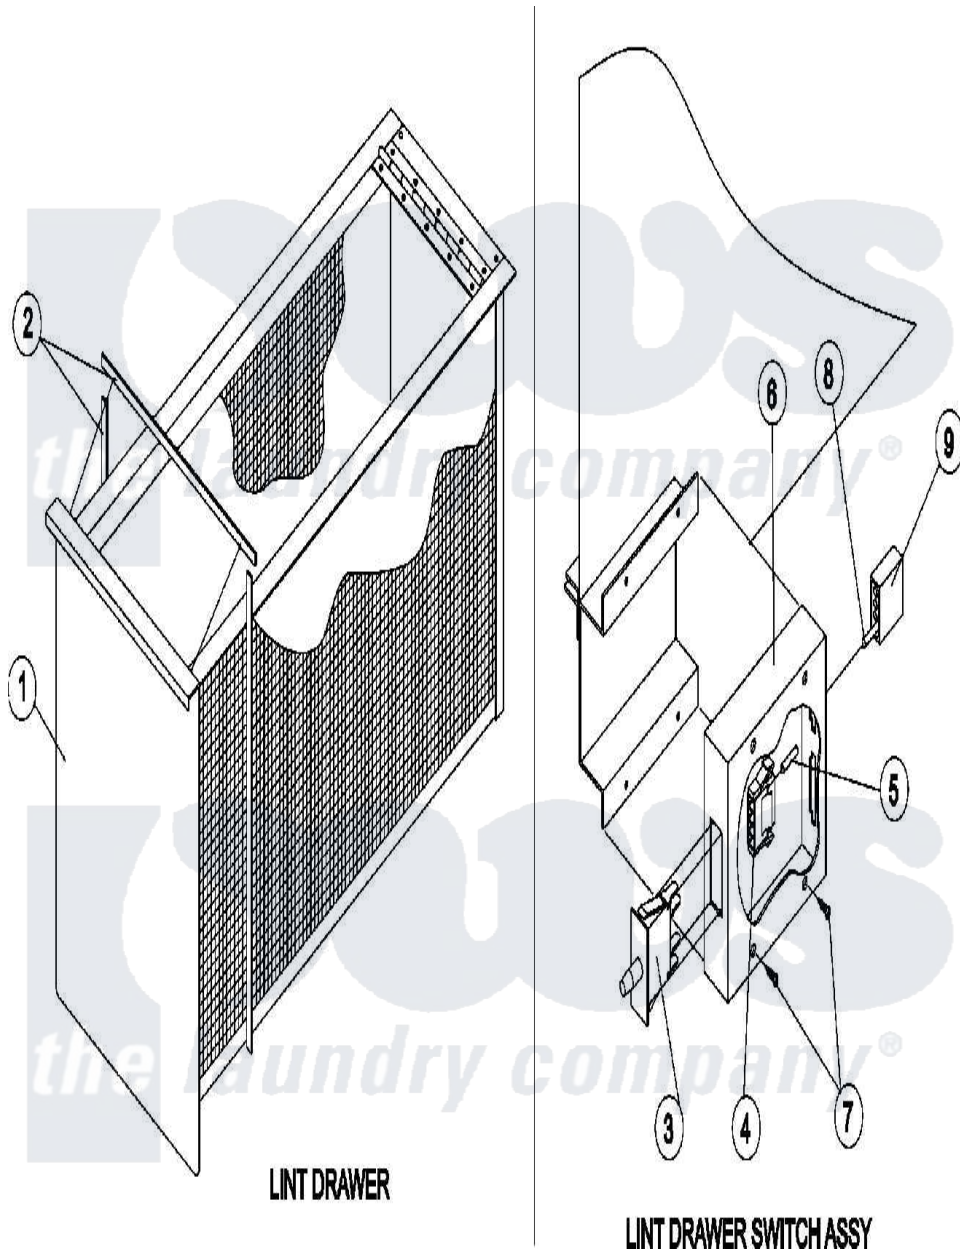

Maytag MDG50PNHWW 07 - LINT DRAWER/SWITCH

Maytag Commercial Maytag MDG50PNHWW Dryer Parts Parts Diagram 07 - LINT DRAWER/SWITCH
 Click on the part number to view part

Item	Original Part Number	Replaced By	Status	Part Description
000	A000000			Order Part From American Dryer Phone No.508-678-9000
001	A883716	883716		White 50V
"	A883717			Lint Drawer BSQ
002	A117604	117604		1 8 Thk X
003	A122116		Not Available	SWITCH, LINT BASKET
004	A122605	122605		4 Pin Cmnl
005	A122701	122701		MNL Socket
"	A122801	W10146716		Mate-N-Loc
006	A304136	304136		81-25-30-5
"	A818087		Not Available	SWITCH BOX, LINT DRAWER ASSY
007	A150301	150301		8-18 X 7
008	A122700	122700		MNL Pin S
009	A122604	W10146714		4 Pin Cmnl