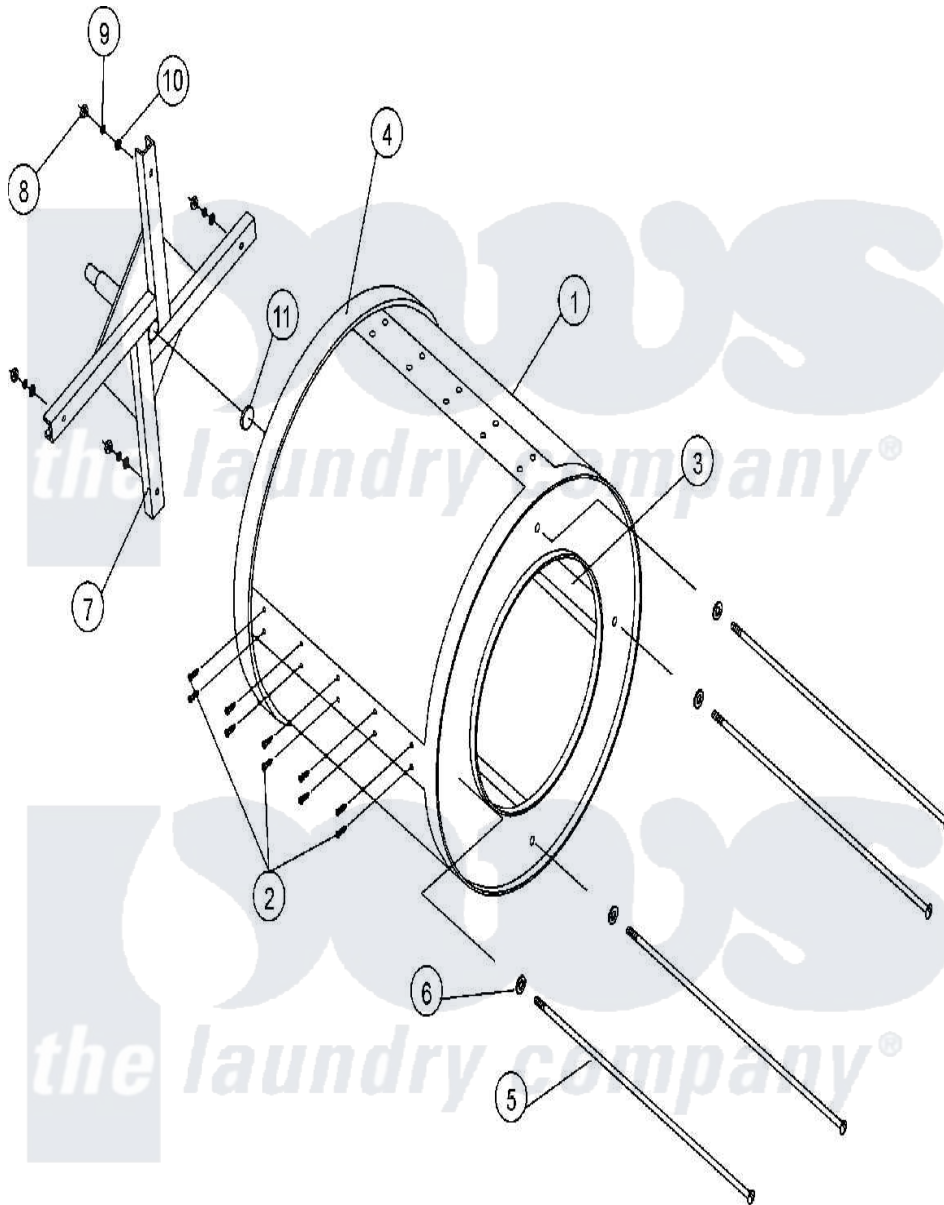

Maytag MDG50PNHWW 08 - TUMBLER SUPPORT

Maytag Commercial Maytag MDG50PNHWW Dryer Parts Parts Diagram 08 - TUMBLER SUPPORT
 Click on the part number to view part

Item	Original Part Number	Replaced By	Status	Part Description
000	A000000			Order Part From American Dryer Phone No.508-678-9000
001	A880837			Tumbler, Galvanized
"	A880838	W10148058		Ad120 Dual
002	A150313	150313		10-16 X 1
"	A150429	4002006801		Svc Interlock Switch Assembly
003	A301302	301302		50 Tumbler
"	A301311	W10146781		50 Tapere
004	A116001	W10146665		Felt Colla
"	A401010	401010		3M 847 CO
005	A100903	100903		3 8-16 X 3
006	A153004	153004		3 8 X 1
007	A800616	W10147063		50 1 3 4
008	A152005	152005		3 8-16 Hex
009	A153005	153005		3 8 Split
010	A153004	153004		3 8 X 1