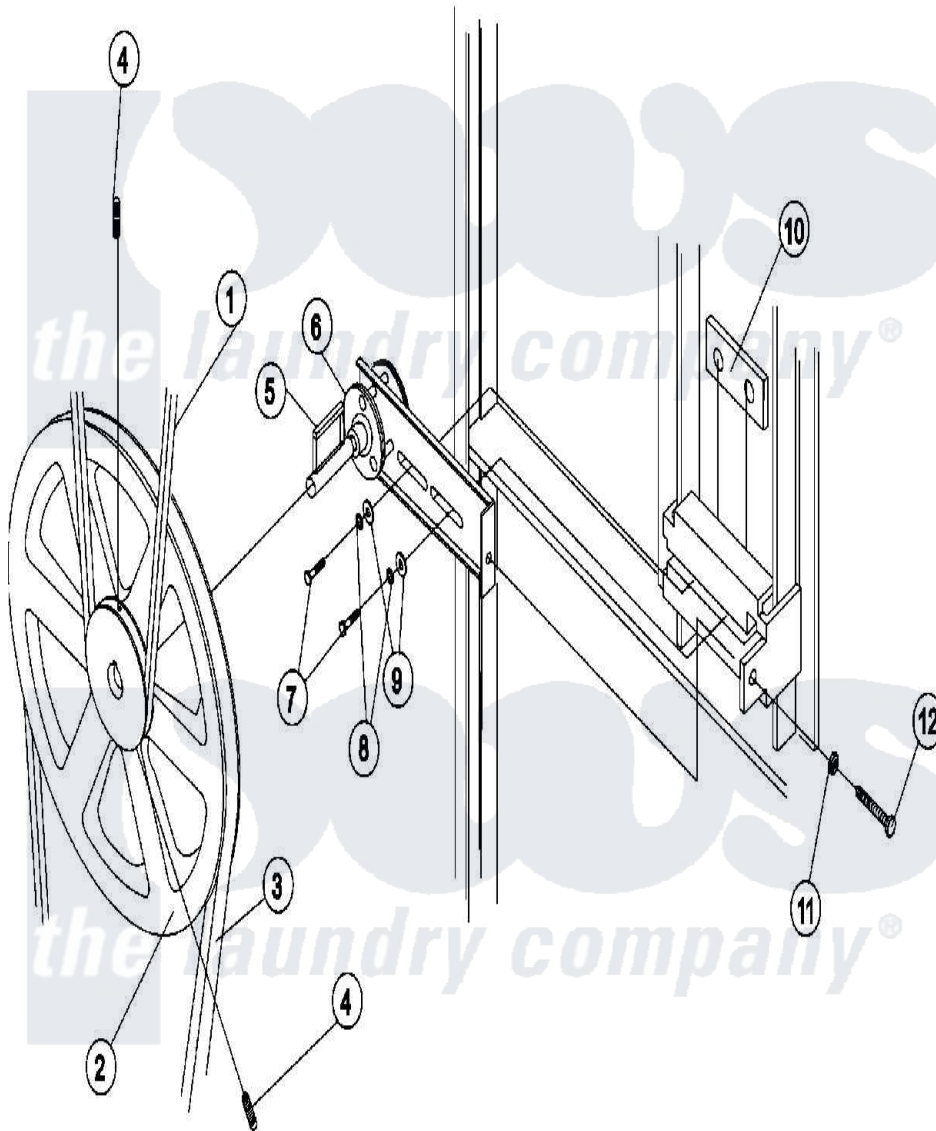

Maytag MDG50PNHWW 11 - IDLER BEARING

Maytag [Commercial Maytag MDG50PNHWW Dryer Parts](#) Parts Diagram 11 - IDLER BEARING
 Click on the part number to view part

Item	Original Part Number	Replaced By	Status	Part Description
000	A000000			Order Part From American Dryer Phone No.508-678-9000
001	A100100	W10146547		5I-660 V-B
002	A101129	W10146631		9 X 2-1 2
003	A100105	W10146552		4I520 V be
004	A154301	154301		5 16-18 X
005	A100705	100705		3 16 X 3
006	A882576	882576		Std. Steel
007	A150617	150617		3 8-16 X 1
008	A153005	153005		3 8 Split
009	A153004	153004		3 8 X 1
010	A801009	801009		Idler Squa
011	A152004	8182933		Nut, Hex
012	A150509	150509		5 16-18 X