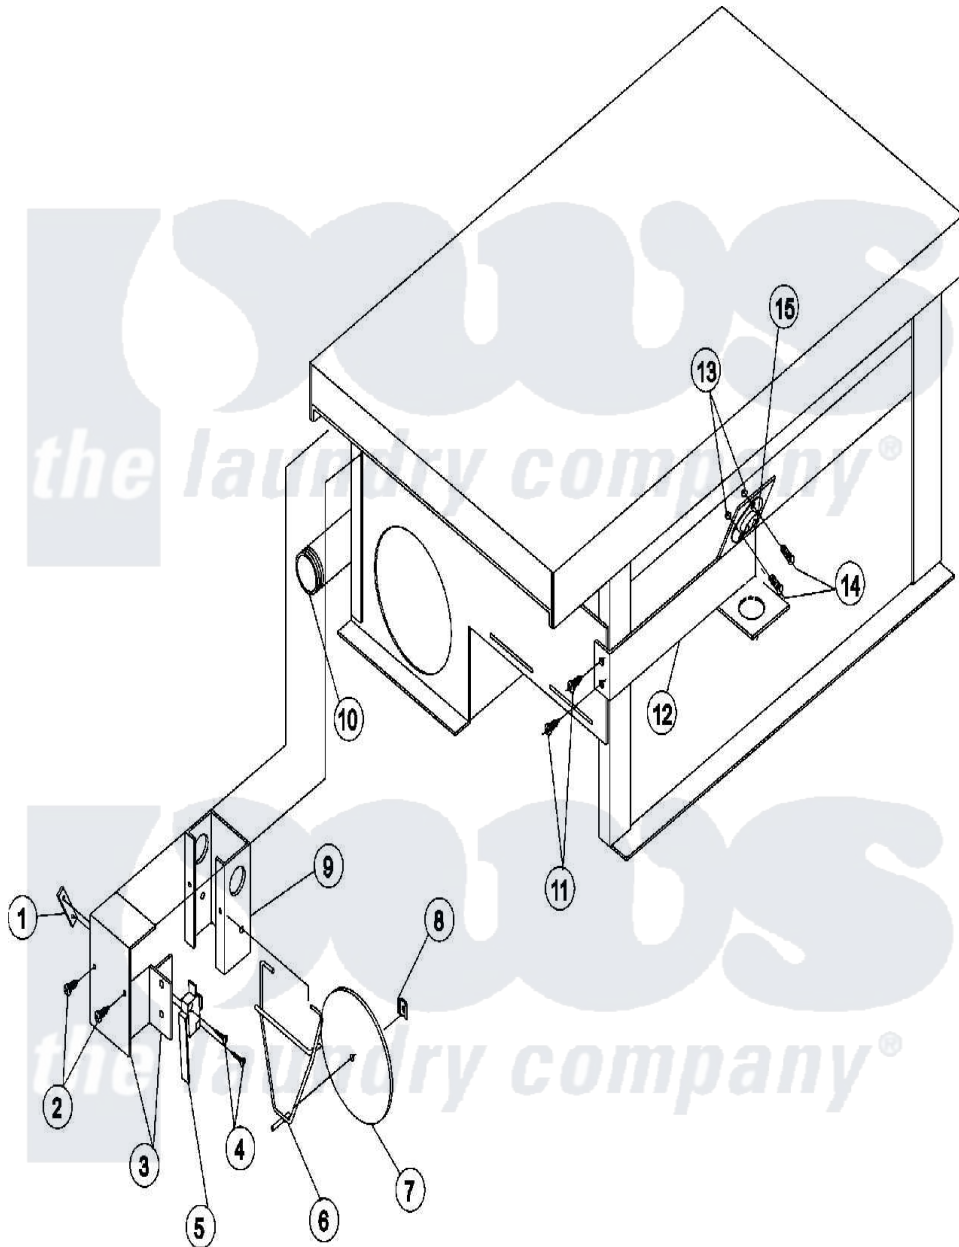

Maytag MDG50PNHWW 13 - SAIL SWITCH/HI LIMIT

Maytag [Commercial Maytag MDG50PNHWW Dryer Parts](#) Parts Diagram 13 - SAIL SWITCH/HI LIMIT
 Click on the part number to view part

Item	Original Part Number	Replaced By	Status	Part Description
000	A000000			Order Part From American Dryer Phone No.508-678-9000
001	A154004	154004		Tinnerman
002	A150300	5307527001		Switch
003	A802799	802799		Sail Sw.bo
004	A150303	150303		4 X 3 4 P
005	A122200	122200		Sail Switch
006	A105500	W10146641		Std Sail S
007	A319202	W10146866		Sail Switch
008	A154002	154002		1 8 Push O
009	A802800	802800		Sail Switch
"	A802801	802801		Sail Switch
010	A142809	W10146757		1 2 X 29 1
011	A150300	5307527001		Switch
012	A319704	WB4X122		Medallion
013	A151000	WH12X195		Switch Assembly
014	A150001	150001		6-32 X 1 2