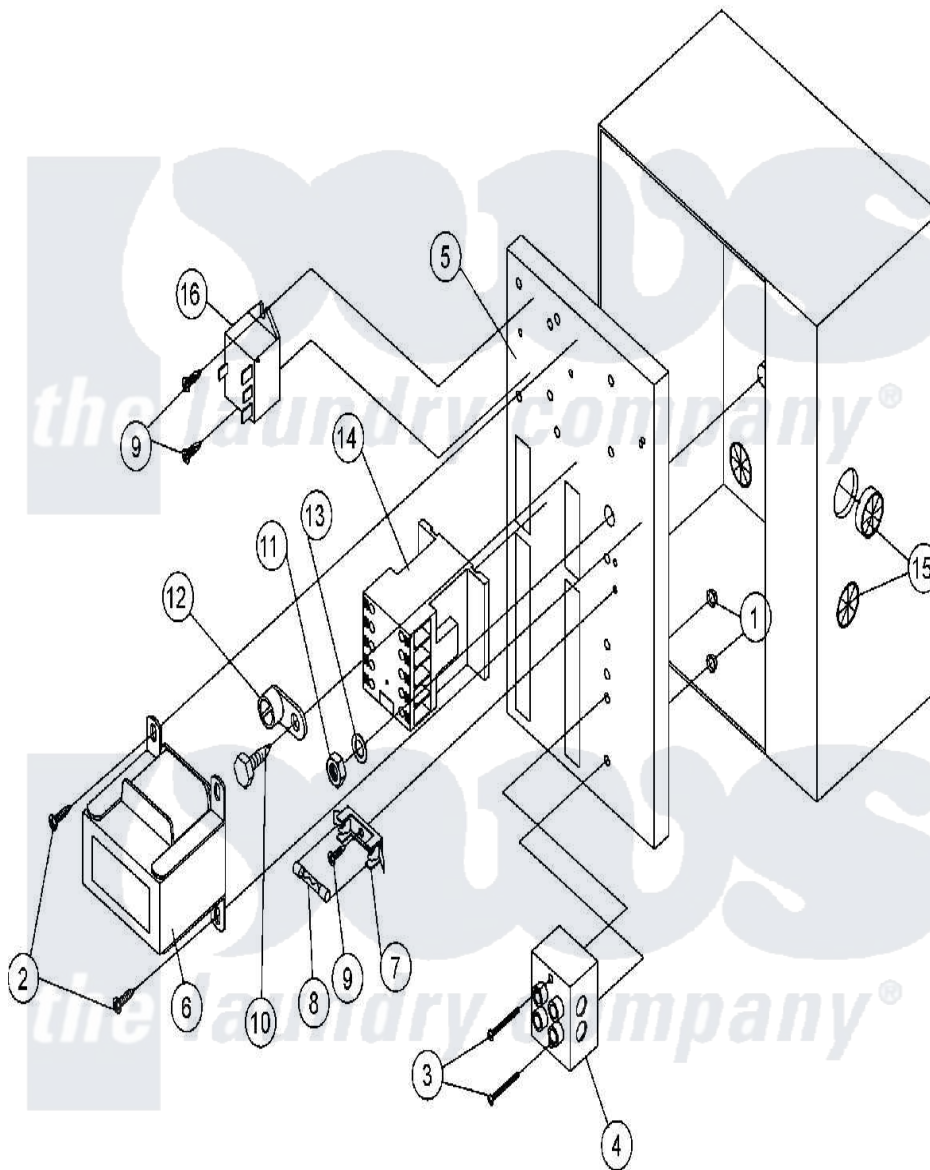

Maytag MDG50PNHWW 15 - REAR ELECTRIC PANEL

Maytag Commercial Maytag MDG50PNHWW Dryer Parts Parts Diagram 15 - REAR ELECTRIC PANEL
 Click on the part number to view part

Item	Original Part Number	Replaced By	Status	Part Description
000	A000000			Order Part From American Dryer Phone No.508-678-9000
001	A151000	WH12X195		Switch Assembly
002	A150300	5307527001		Switch
003	A150008	150008		6-32 X 1 1
004	A120716	8191125		Footlevel
005	A322812	322812		Backelect
"	A822796			Panel, Rear Elec. Complete
006	A830151	W10147416		MLG S55-82
007	A136008	136008		Fuse Block
008	A136057	W10146739		0.5 A 250
009	A150301	150301		8-18 X 7
010	A150297	150297		10x1 2 He
011	A152004	8182933		Nut, Hex
012	A121010	121010		14-4 Termi
013	A153002	8182939		Washer, Lock
014	A132495	132495		K-Line 3PH