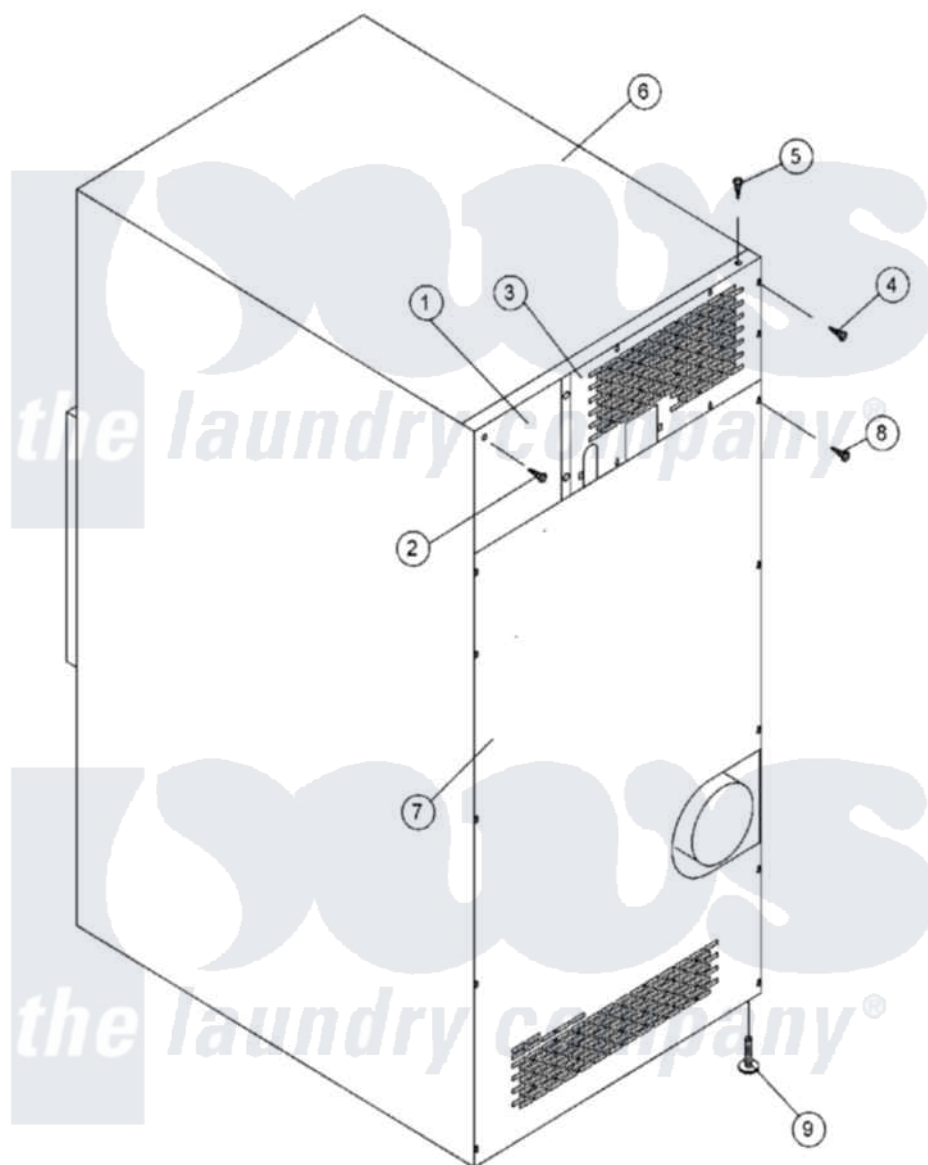

Maytag MDG50PNHWW 16 - OUTER TOP/BACK GUARD

Maytag Commercial Maytag MDG50PNHWW Dryer Parts Parts Diagram 16 - OUTER TOP/BACK GUARD
 Click on the part number to view part

Item	Original Part Number	Replaced By	Status	Part Description
000	A000000			Order Part From American Dryer Phone No.508-678-9000
001	A322809	322809		Back Elect
002	A150301	150301		8-18 X 7
003	A314424	314424		Adg25-50-2
004	A150301	150301		8-18 X 7
005	A150300	5307527001		Switch
006	A312533	W10146833		ADG E Oute
007	A322082	322082		AD25V-30V-
008	A150301	150301		8-18 X 7
009	A103500	103500		LEVELING L