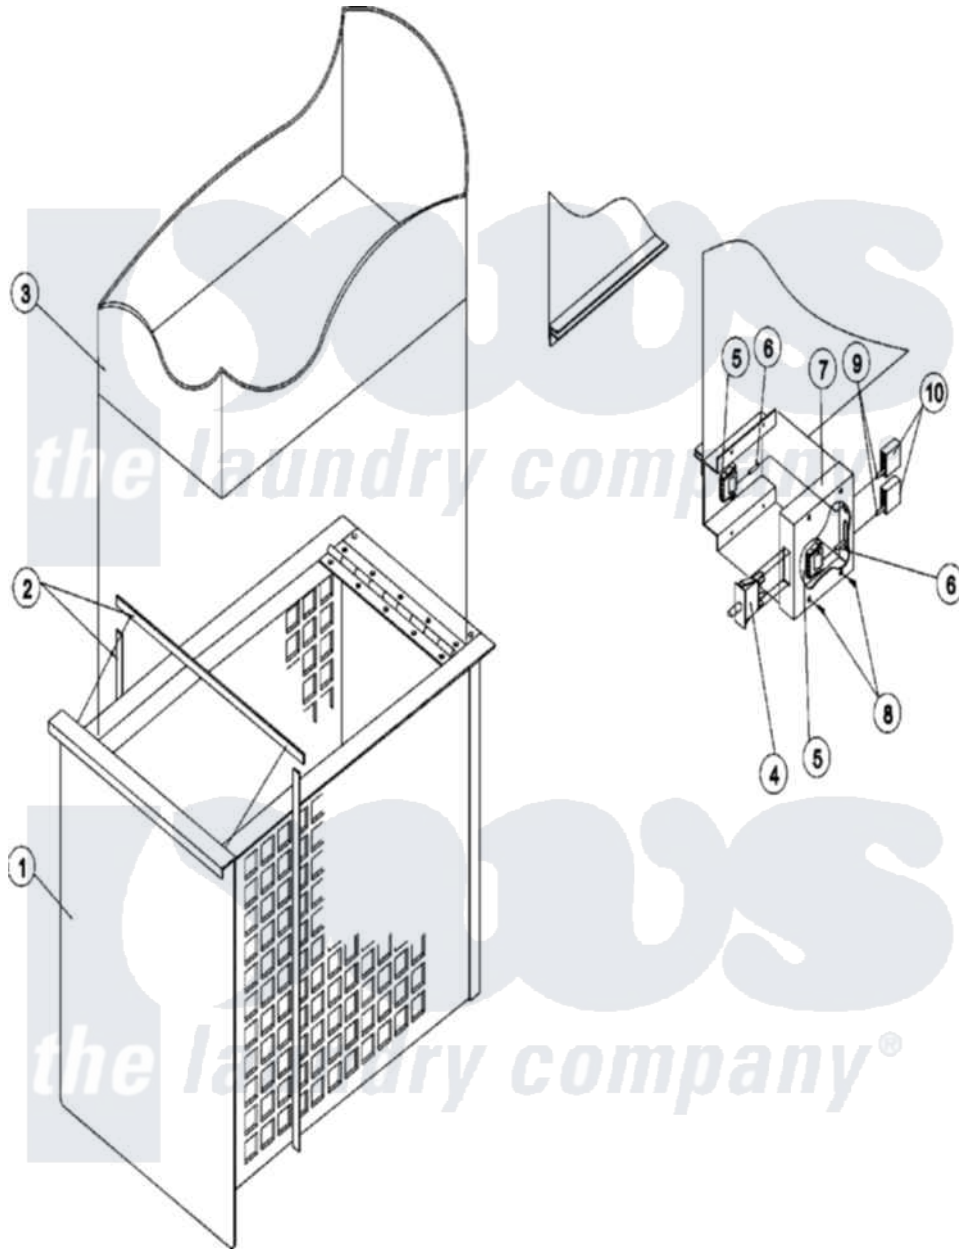

Maytag MDG50PNHWW 20 - LINT DRAWER/SWITCH SERIES 11

Maytag [Commercial Maytag MDG50PNHWW Dryer Parts](#) Parts Diagram 20 - LINT DRAWER/SWITCH SERIES 11
 Click on the part number to view part

Item	Original Part Number	Replaced By	Status	Part Description
000	A000000			Order Part From American Dryer Phone No.508-678-9000
001	A850962	850962		Cg50-60-St
"	A850963			Assembly, Lint Drawer Includes 1 Thru 3
002	A117604	117604		1 8 Thk X
003	A108225	108225		50V Lint B
004	A122116		Not Available	SWITCH, LINT BASKET
005	A122605	122605		4 Pin Cmnl
006	A122701	122701		MNL Socket
"	A122801	W10146716		Mate-N-Loc
007	A304136	304136		81-25-30-5
"	A800478	800478		Ad-81-25V-
008	A150301	150301		8-18 X 7
009	A122700	122700		MNL Pin S
010	A122604	W10146714		4 Pin Cmnl