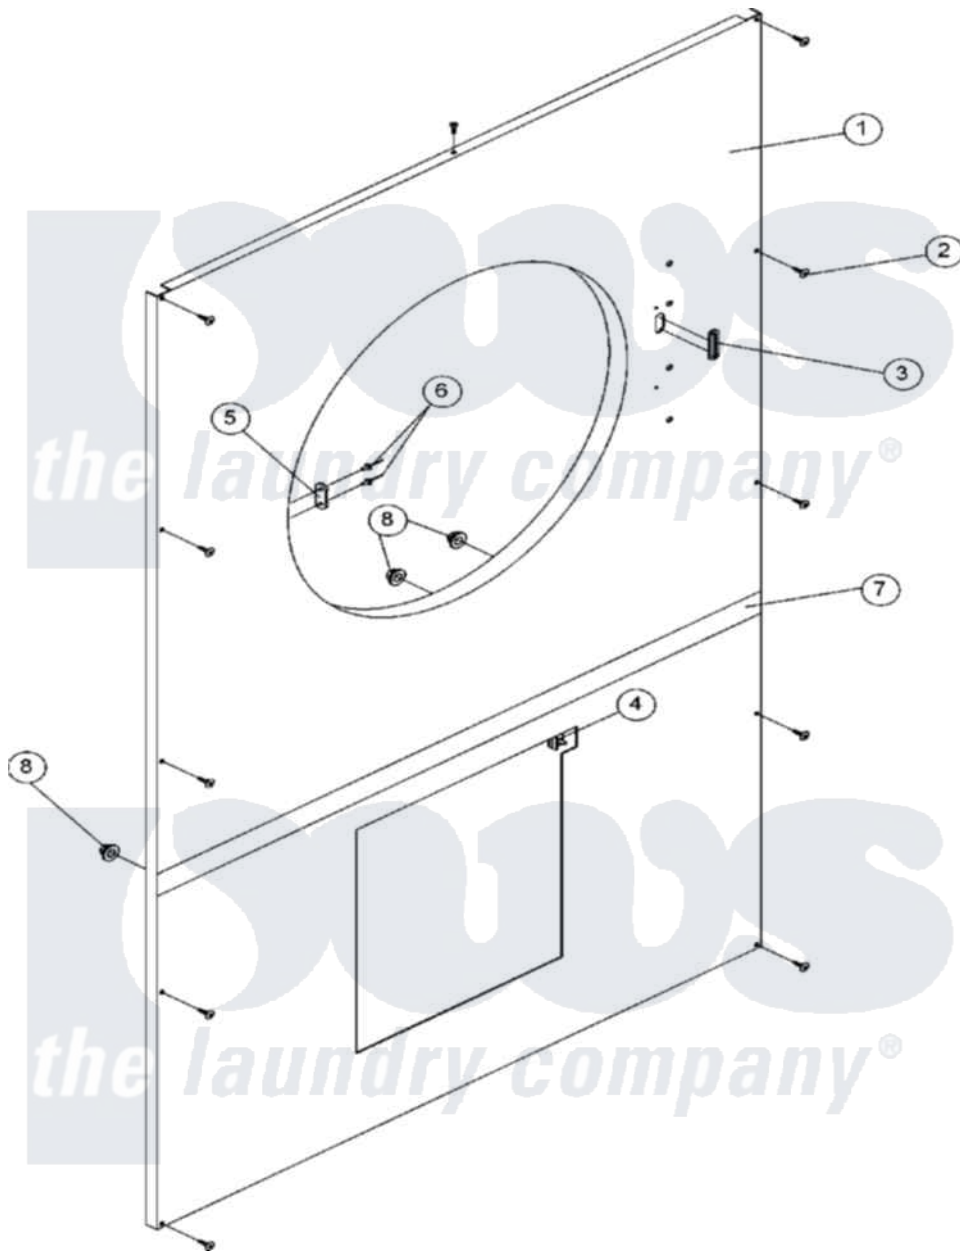

# Maytag MDG50PNTVQ 04 - FRONT PANEL

Maytag [Commercial Maytag MDG50PNTVQ Dryer Parts](#) Parts Diagram 04 - FRONT PANEL  
 Click on the part number to view part

Item	Original Part Number	Replaced By	Status	Part Description
000	<a href="#">A000000</a>			Order Part From American Dryer Phone No.508-678-9000
001	A883515	<a href="#">883515</a>		White 50V
"	<a href="#">A883516</a>			Panel, Front Right Hand BSQ
002	A150309	<a href="#">W10146761</a>		10-16 X 1
003	A121405	<a href="#">121405</a>		Rubber Gro
004	A122116		Not Available	SWITCH, LINT BASKET
005	A170330		Not Available	LATCH, DOOR (FRICTION)
006	A154215	<a href="#">154215</a>		5 32 X 1 4
007	<a href="#">A883482</a>			Trim, Front Panel Blk
008	A152014	<a href="#">152014</a>		1 4-20 Ser