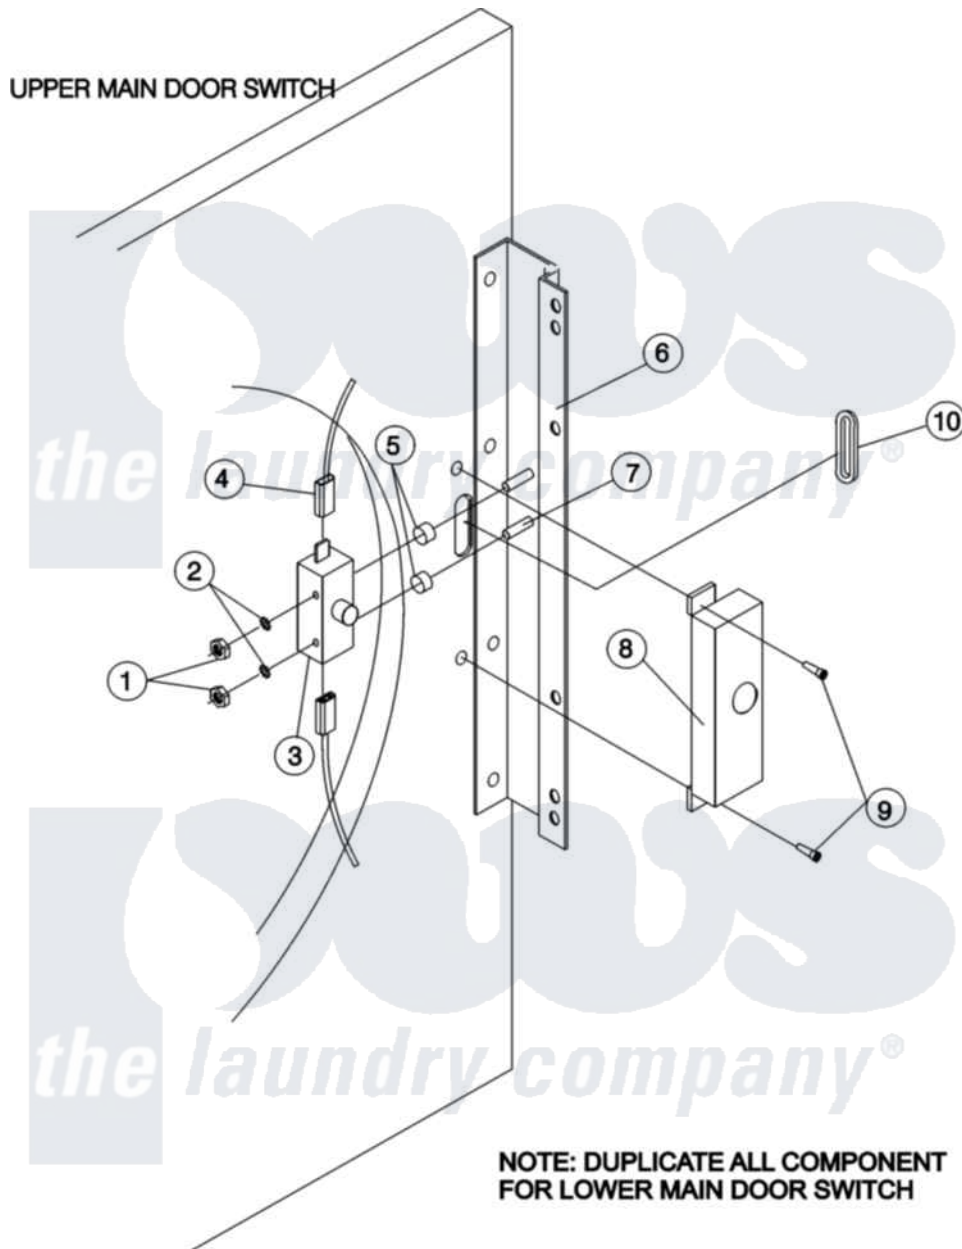

Maytag MDG50PNTVQ 05 - DOOR SWITCH

Maytag [Commercial Maytag MDG50PNTVQ Dryer Parts](#) Parts Diagram 05 - DOOR SWITCH
 Click on the part number to view part

| Item | Original Part Number | Replaced By | Status | Part Description |
|------|-------------------------|---------------------------|---------------|--|
| 000 | A000000 | | | Order Part From American Dryer Phone No.508-678-9000 |
| 001 | A152013 | 152013 | | 6-32 Hex N |
| 002 | A153008 | 153008 | | 6 Split L |
| 003 | A137005 | W10146741 | | SDS Door S |
| 004 | A121028 | 121028 | | 1 4 X.032 |
| 005 | A154281 | 154281 | | 3 8 Stand |
| 006 | A801524 | | Not Available | BLACK DOOR HINGE |
| 007 | A153576 | 153576 | | 6-32 X 1 |
| 008 | A881246 | W10148254 | | Main Door |
| 009 | A150201 | 150201 | | 10-32 X 1 |
| 010 | A121405 | 121405 | | Rubber Gro |