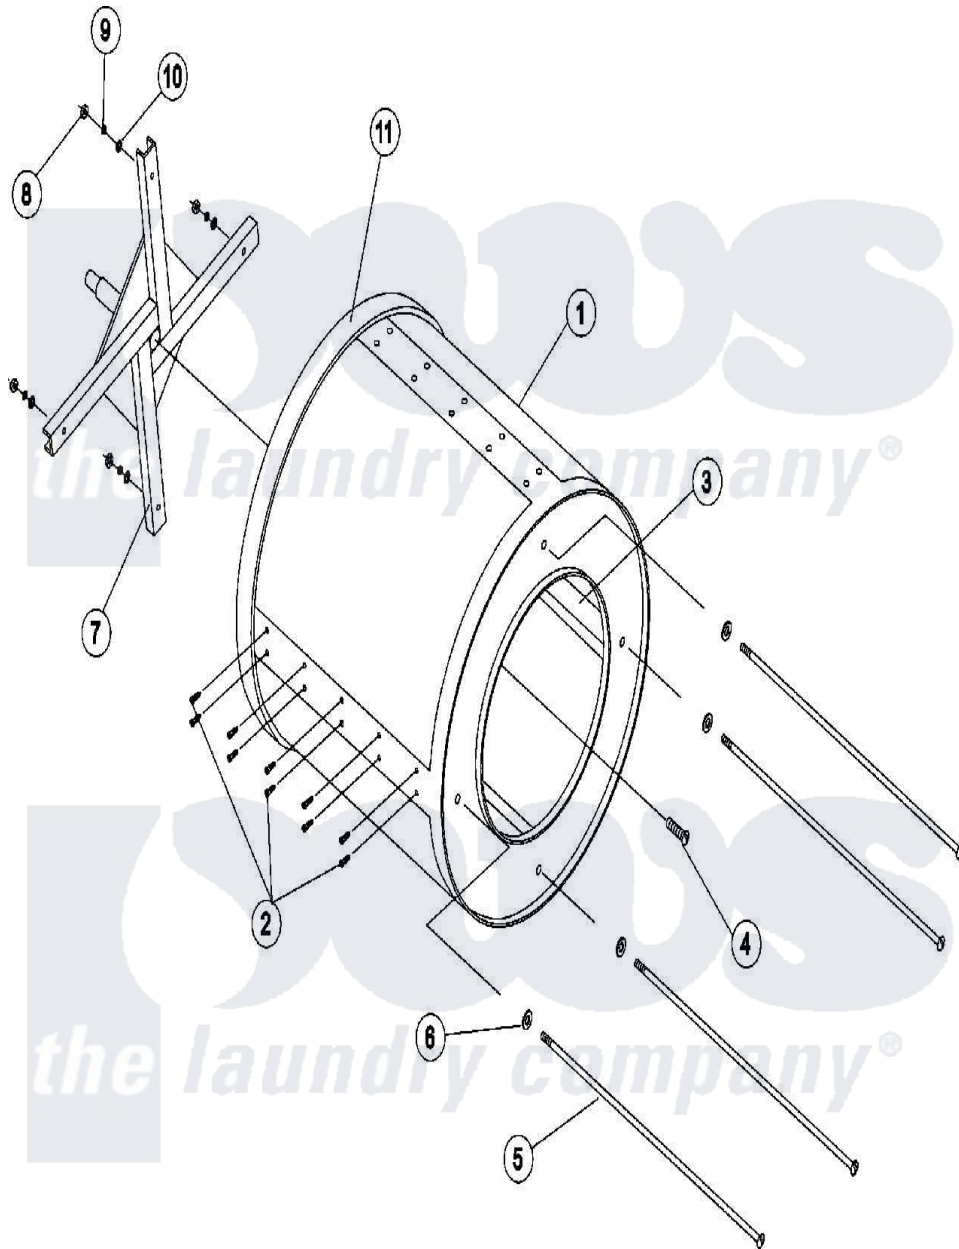

Maytag MDG50PNTVQ 08 - TUMBLER SUPPORT

Maytag [Commercial Maytag MDG50PNTVQ Dryer Parts](#) Parts Diagram 08 - TUMBLER SUPPORT
 Click on the part number to view part

Item	Original Part Number	Replaced By	Status	Part Description
000	A000000			Order Part From American Dryer Phone No.508-678-9000
001	A880837			Tumbler, Galvanized
"	A880838	W10148058		Ad120 Dual
002	A150313	150313		10-16 X 1
"	A150429	4002006801		Svc Interlock Switch Assembly
003	A301302	301302		50 Tumbler
"	A301311	W10146781		50 Tapere
004	A150500		Not Available	SCREW, SOCKET BUTTON HD. (5/16-18" X 38 1/2")
005	A100903	100903		3 8-16 X 3
006	A153004	153004		3 8 X 1
007	A800616	W10147063		50 1 3 4
008	A152005	152005		3 8-16 Hex
009	A153005	153005		3 8 Split
010	A153004	153004		3 8 X 1