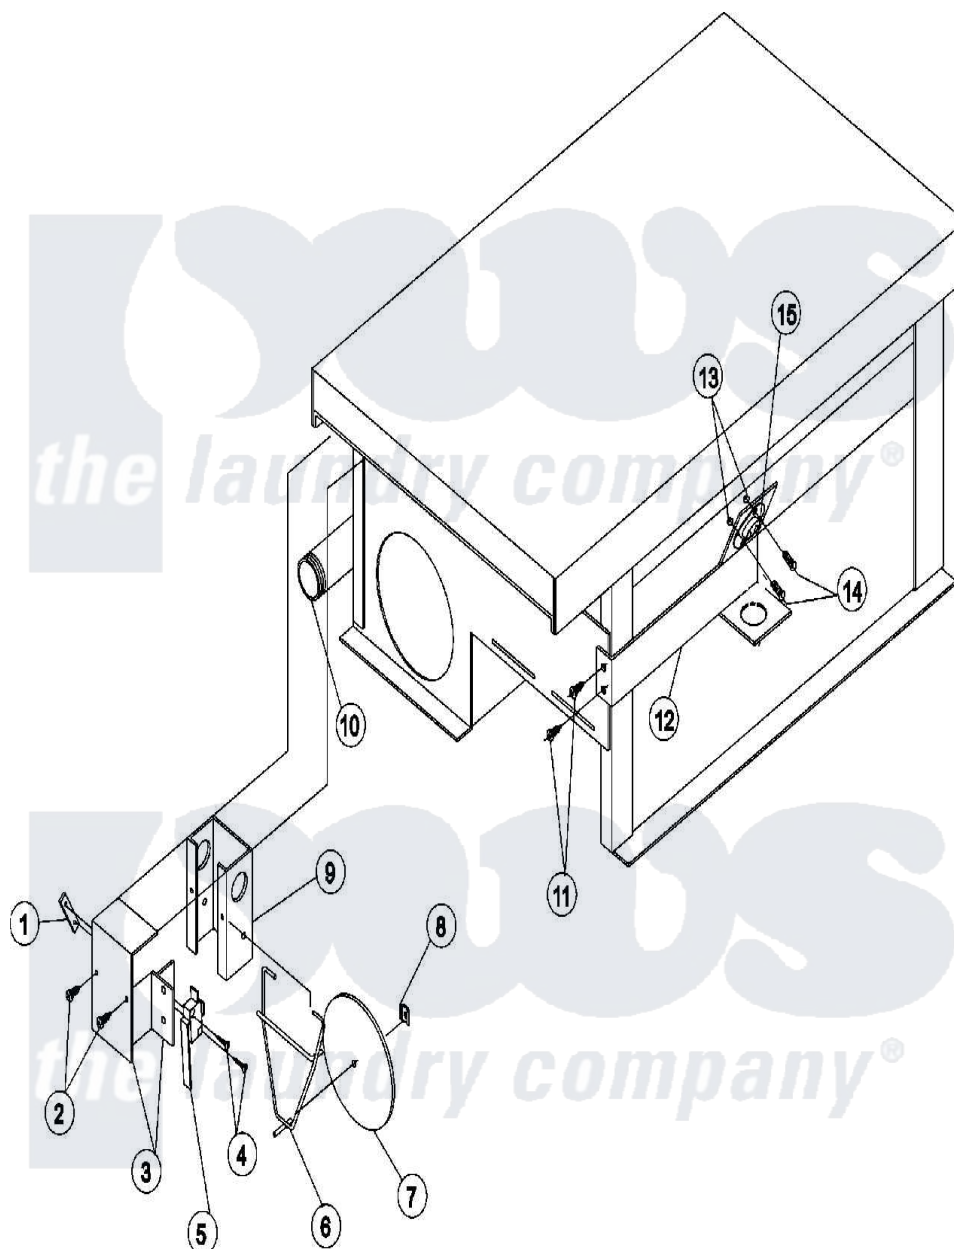

Maytag MDG50PNTVQ 13 - SAIL SWITCH/HI LIMIT

Maytag [Commercial Maytag MDG50PNTVQ Dryer Parts](#) Parts Diagram 13 - SAIL SWITCH/HI LIMIT
 Click on the part number to view part

Item	Original Part Number	Replaced By	Status	Part Description
000	A000000			Order Part From American Dryer Phone No.508-678-9000
001	A154004	154004		Tinnerman
002	A150300	5307527001		Switch
003	A802799	802799		Sail Sw.bo
004	A150303	150303		4 X 3 4 P
005	A122200	122200		Sail Switch
006	A105500	W10146641		Std Sail S
007	A319202	W10146866		Sail Switch
008	A154002	154002		1 8 Push O
009	A802800	802800		Sail Switch
"	A802801	802801		Sail Switch
010	A142809	W10146757		1 2 X 29 1
011	A150300	5307527001		Switch
012	A319704	WB4X122		Medallion
013	A151000	WH12X195		Switch Assembly
014	A150001	150001		6-32 X 1 2