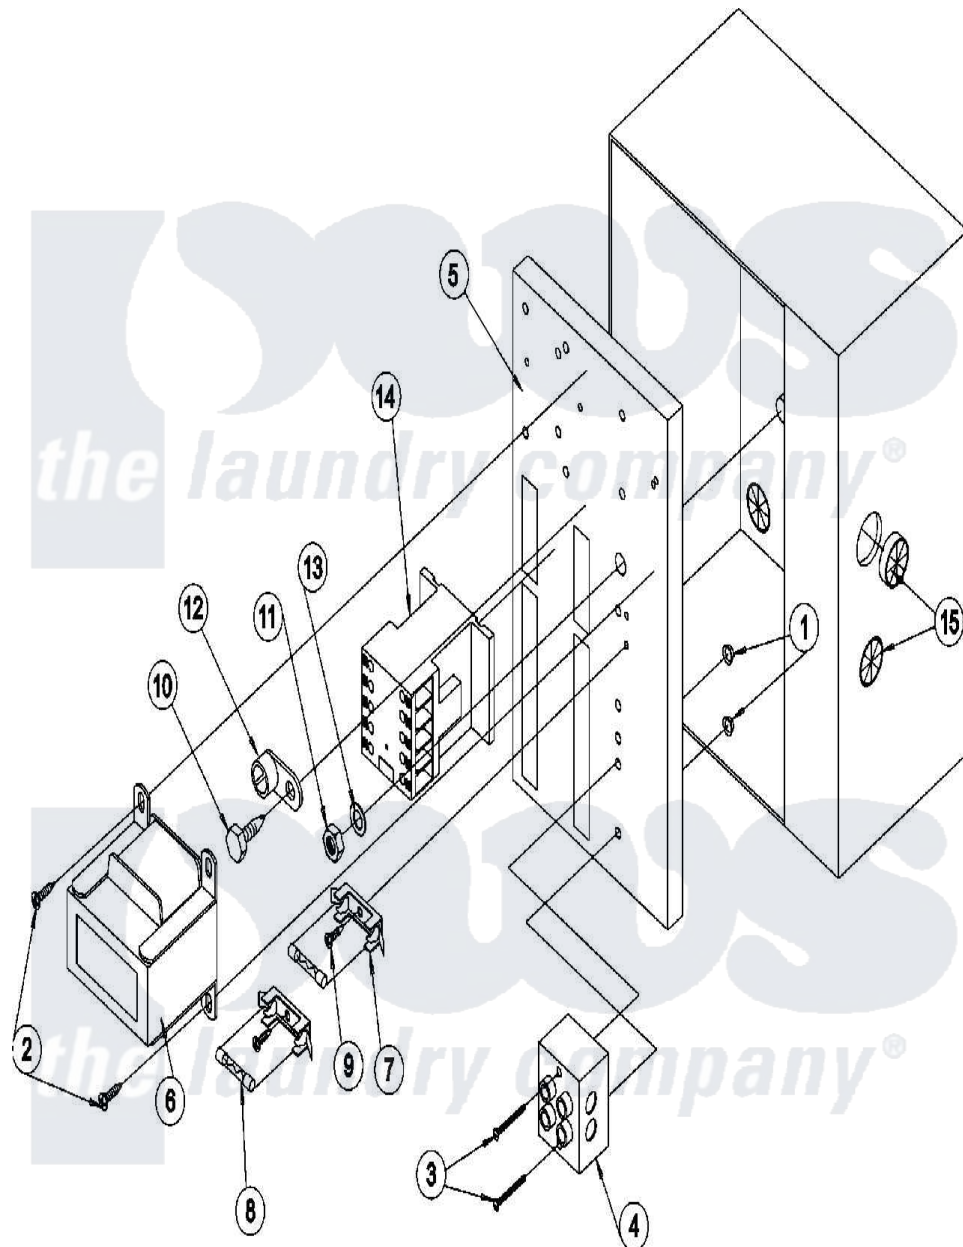

Maytag MDG50PNTVQ 15 - REAR ELECTRIC PANEL

Maytag [Commercial Maytag MDG50PNTVQ Dryer Parts](#) Parts Diagram 15 - REAR ELECTRIC PANEL
 Click on the part number to view part

Item	Original Part Number	Replaced By	Status	Part Description
000	A000000			Order Part From American Dryer Phone No.508-678-9000
001	A151000	WH12X195		Switch Assembly
002	A150300	5307527001		Switch
003	A150008	150008		6-32 X 1 1
004	A120701	120701		4 Pos. Enc
005	A322817			Plate, Back
"	A882664			Panel, Rear Elec. Complete 3PH
006	A882653	W10148698		25-30-50-7
007	A136008	136008		Fuse Block
008	A136057	W10146739		0.5 A 250
009	A150301	150301		8-18 X 7
010	A150297	150297		10x1 2 He
011	A152004	8182933		Nut, Hex
012	A121010	121010		14-4 Termi
013	A153002	8182939		Washer, Lock