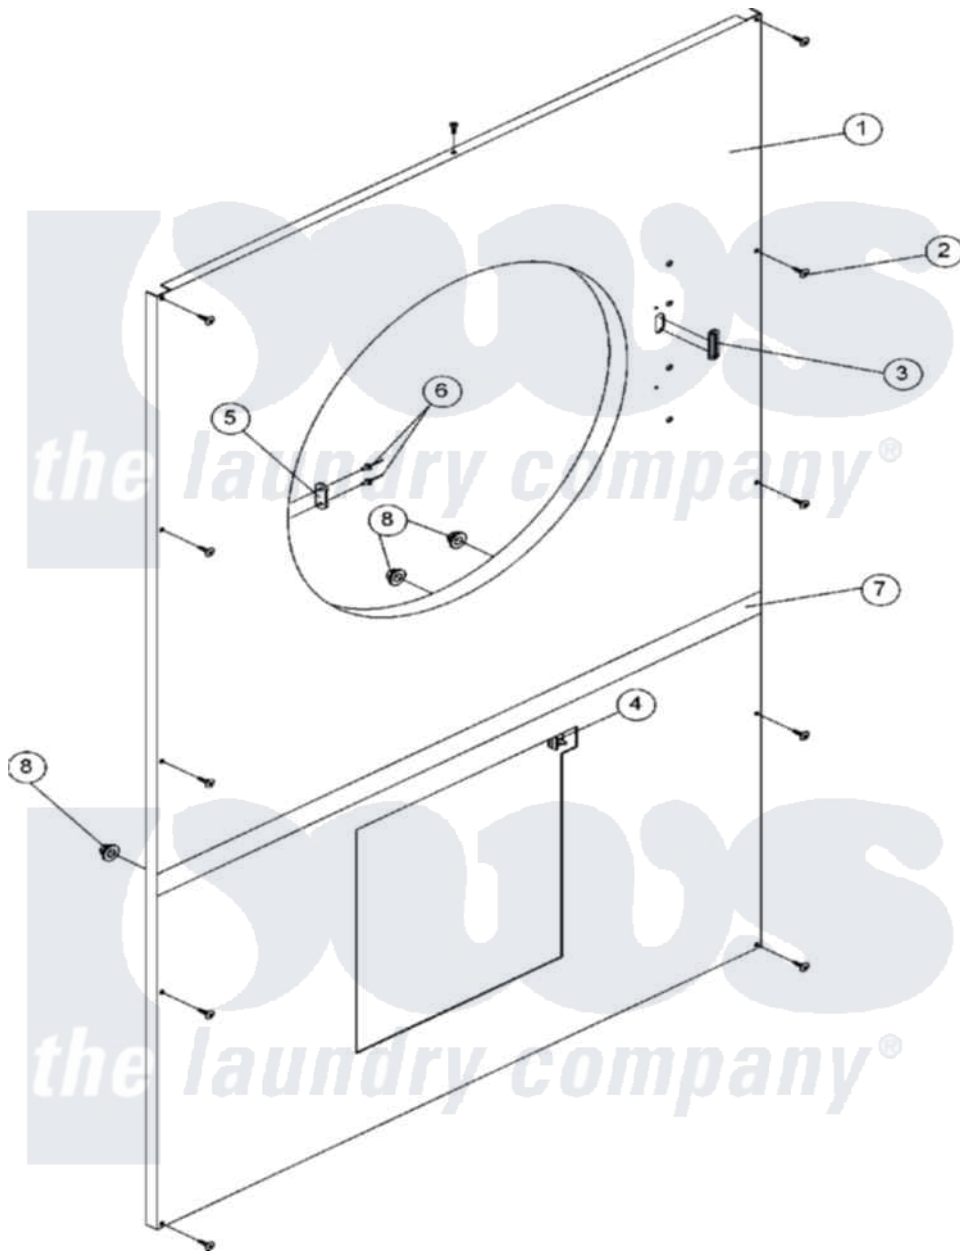

Maytag MDG50PNTVW 04 - FRONT PANEL

Maytag [Commercial Maytag MDG50PNTVW Dryer Parts](#) Parts Diagram 04 - FRONT PANEL
 Click on the part number to view part

Item	Original Part Number	Replaced By	Status	Part Description
000	A000000			Order Part From American Dryer Phone No.508-678-9000
001	A883515	883515		White 50V
"	A883516			Panel, Front Right Hand BSQ
002	A150309	W10146761		10-16 X 1
003	A121405	121405		Rubber Gro
004	A122116		Not Available	SWITCH, LINT BASKET
005	A170330		Not Available	LATCH, DOOR (FRICTION)
006	A154215	154215		5 32 X 1 4
007	A883482			Trim, Front Panel Blk
008	A152014	152014		1 4-20 Ser