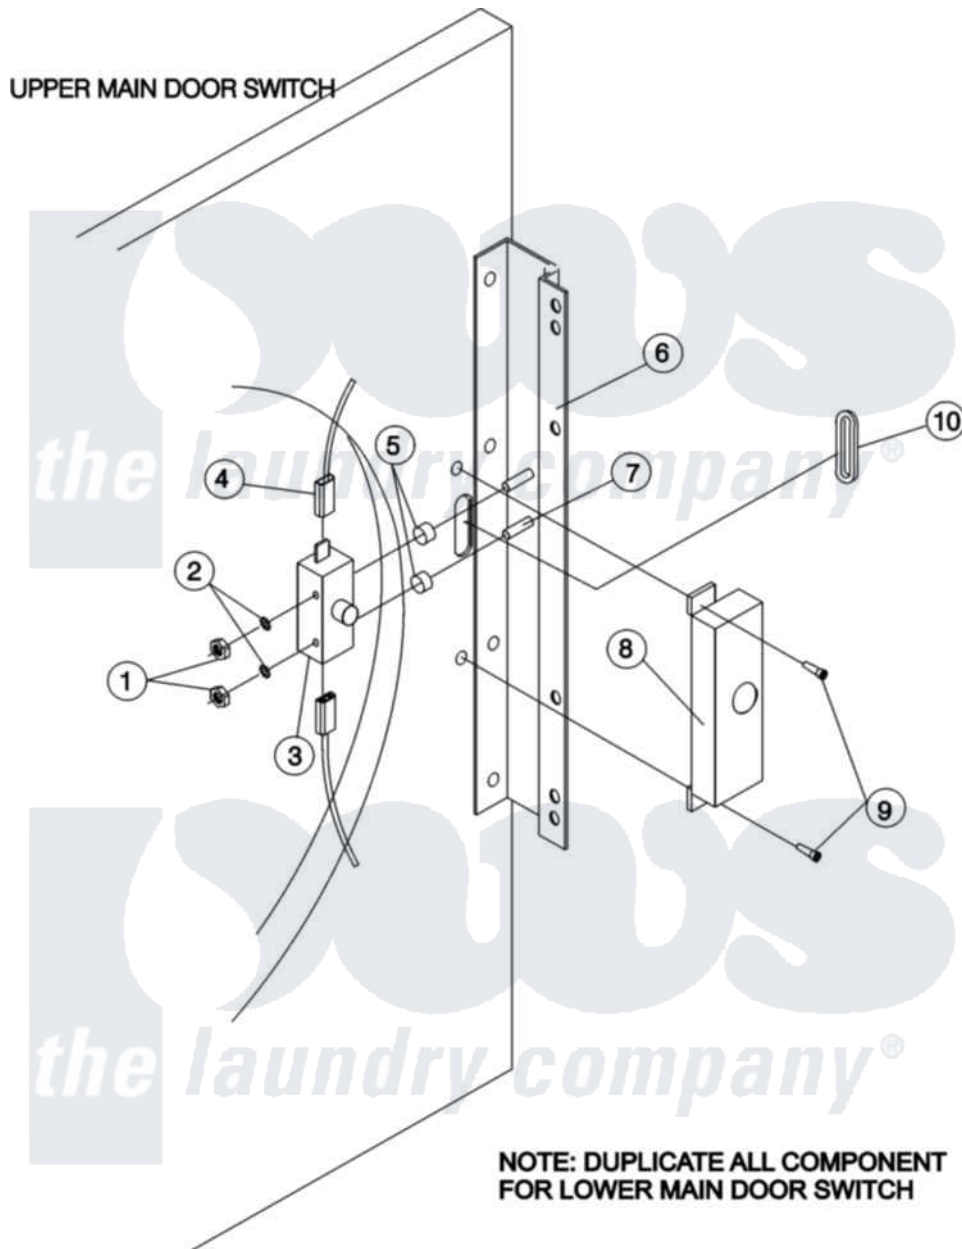

Maytag MDG50PNTVW 05 - DOOR SWITCH

Maytag [Commercial Maytag MDG50PNTVW Dryer Parts](#) Parts Diagram 05 - DOOR SWITCH
 Click on the part number to view part

Item	Original Part Number	Replaced By	Status	Part Description
000	A000000			Order Part From American Dryer Phone No.508-678-9000
001	A152013	152013		6-32 Hex N
002	A153008	153008		6 Split L
003	A137005	W10146741		SDS Door S
004	A121028	121028		1 4 X.032
005	A154281	154281		3 8 Stand
006	A801524		Not Available	BLACK DOOR HINGE
007	A153576	153576		6-32 X 1
008	A881246	W10148254		Main Door
009	A150201	150201		10-32 X 1
010	A121405	121405		Rubber Gro