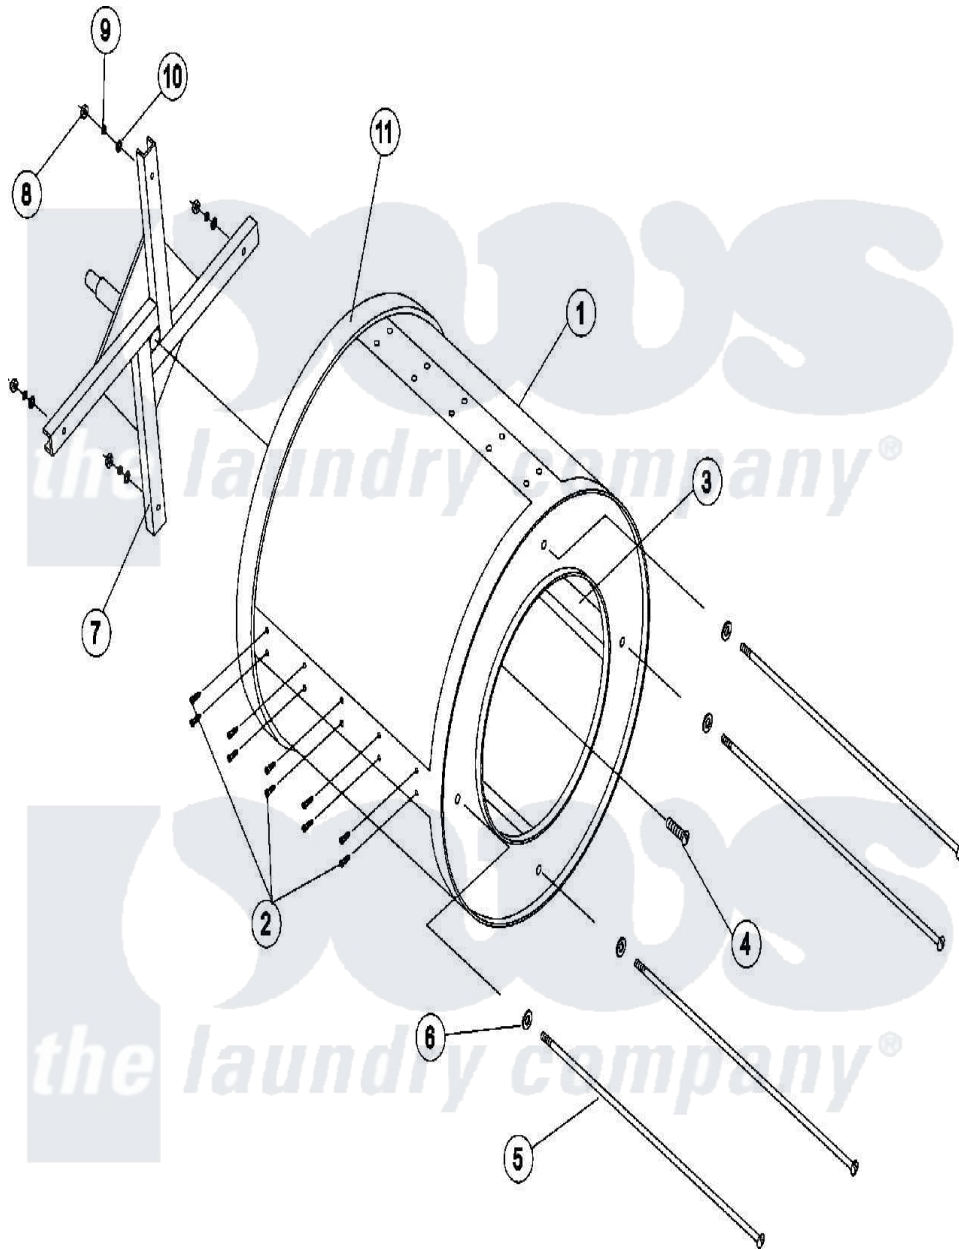

Maytag MDG50PNTVW 08 - TUMBLER SUPPORT

Maytag [Commercial Maytag MDG50PNTVW Dryer Parts](#) Parts Diagram 08 - TUMBLER SUPPORT
 Click on the part number to view part

Item	Original Part Number	Replaced By	Status	Part Description
000	A000000			Order Part From American Dryer Phone No.508-678-9000
001	A880837			Tumbler, Galvanized
"	A880838	W10148058		Ad120 Dual
002	A150313	150313		10-16 X 1
"	A150429	4002006801		Svc Interlock Switch Assembly
003	A301302	301302		50 Tumbler
"	A301311	W10146781		50 Tapere
004	A150500		Not Available	SCREW, SOCKET BUTTON HD. (5/16-18" X 38 1/2")
005	A100903	100903		3 8-16 X 3
006	A153004	153004		3 8 X 1
007	A800616	W10147063		50 1 3 4
008	A152005	152005		3 8-16 Hex
009	A153005	153005		3 8 Split
010	A153004	153004		3 8 X 1