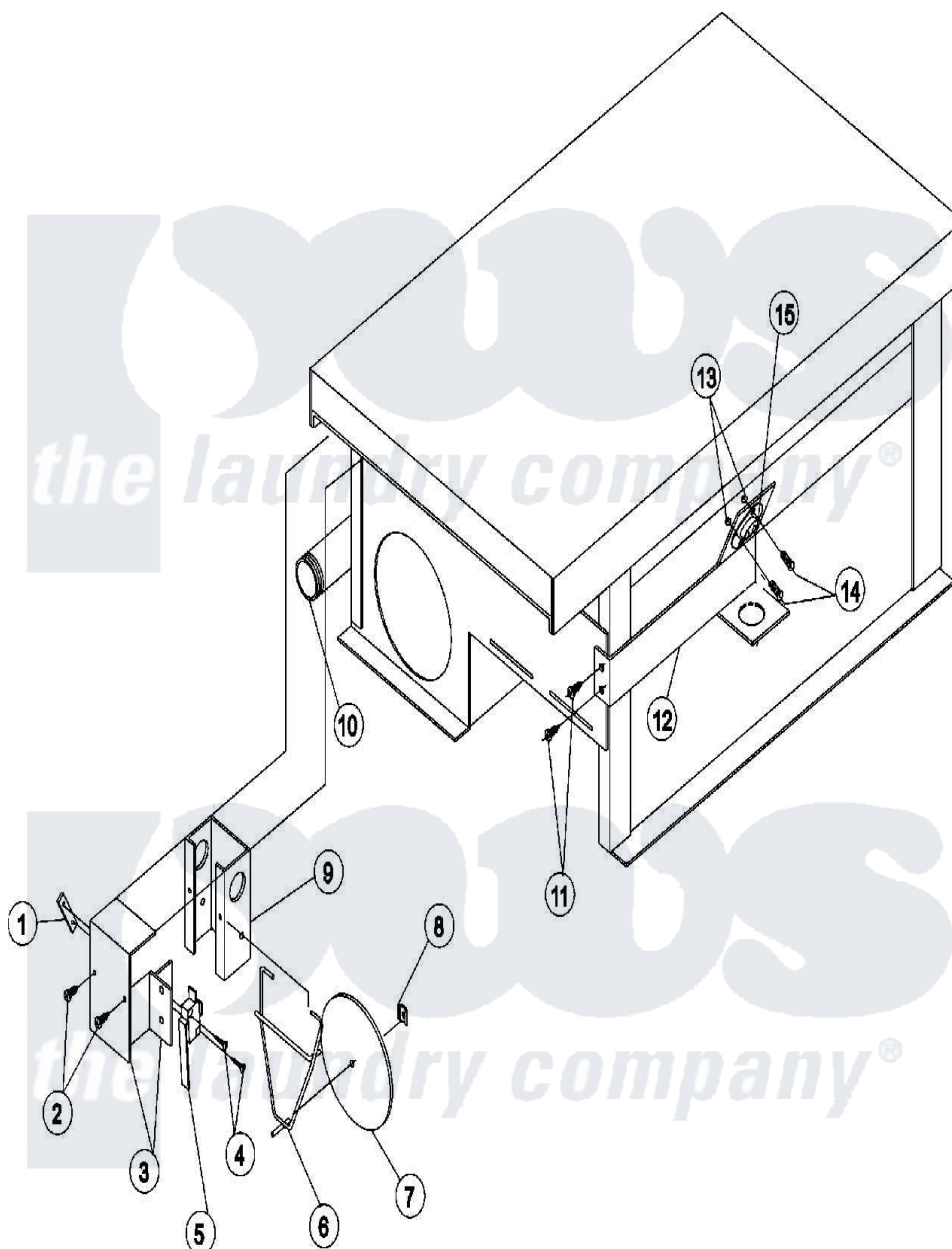

Maytag MDG50PNTVW 13 - SAIL SWITCH/HI LIMIT

Maytag [Commercial Maytag MDG50PNTVW Dryer Parts](#) Parts Diagram 13 - SAIL SWITCH/HI LIMIT
 Click on the part number to view part

Item	Original Part Number	Replaced By	Status	Part Description
000	A000000			Order Part From American Dryer Phone No.508-678-9000
001	A154004	154004		Tinnerman
002	A150300	5307527001		Switch
003	A802799	802799		Sail Sw.bo
004	A150303	150303		4 X 3 4 P
005	A122200	122200		Sail Switch
006	A105500	W10146641		Std Sail S
007	A319202	W10146866		Sail Switch
008	A154002	154002		1 8 Push O
009	A802800	802800		Sail Switch
"	A802801	802801		Sail Switch
010	A142809	W10146757		1 2 X 29 1
011	A150300	5307527001		Switch
012	A319704	WB4X122		Medallion
013	A151000	WH12X195		Switch Assembly
014	A150001	150001		6-32 X 1 2