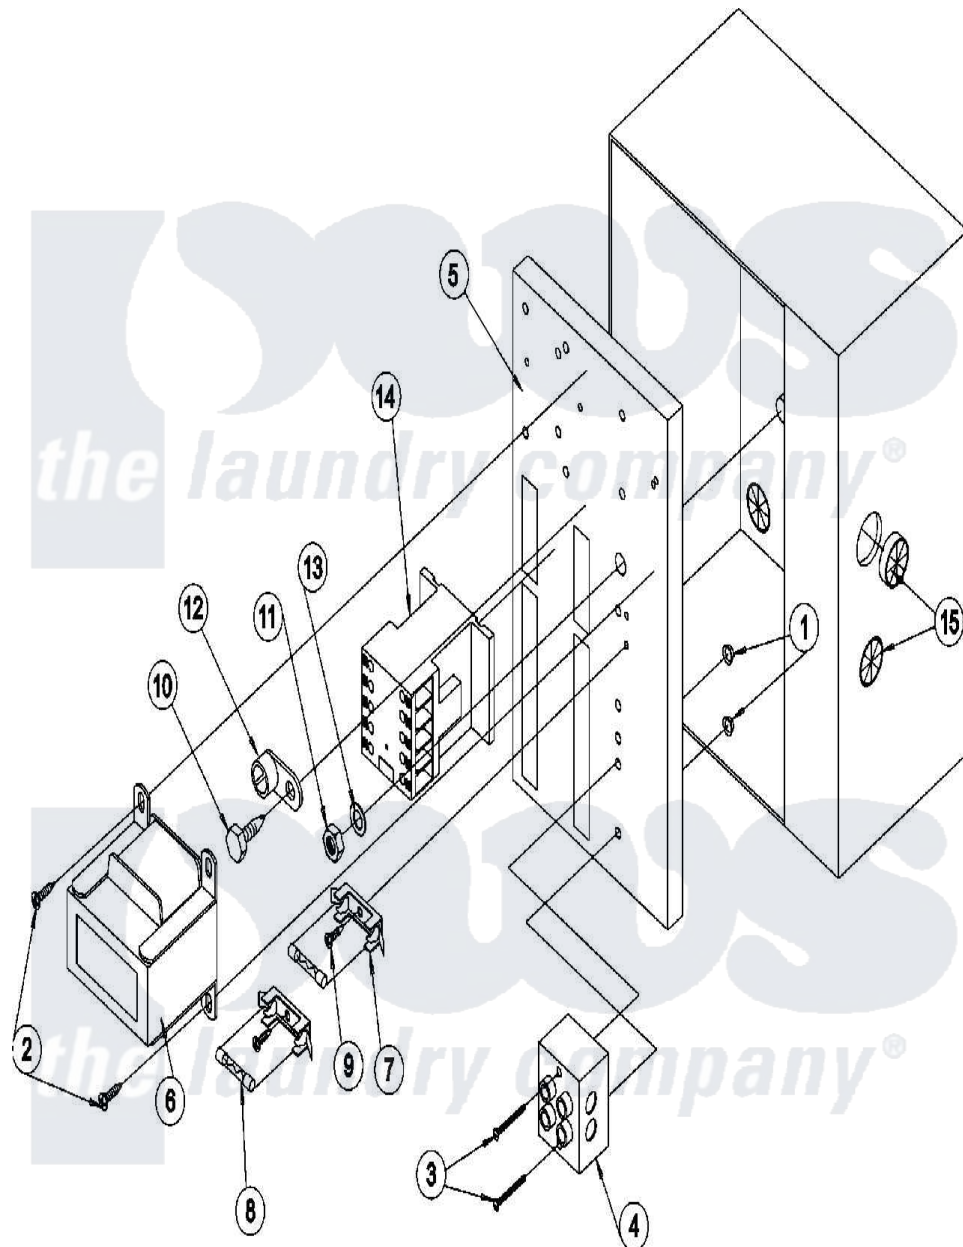

Maytag MDG50PNTVW 15 - REAR ELECTRIC PANEL

Maytag Commercial Maytag MDG50PNTVW Dryer Parts Parts Diagram 15 - REAR ELECTRIC PANEL
 Click on the part number to view part

Item	Original Part Number	Replaced By	Status	Part Description
000	A000000			Order Part From American Dryer Phone No.508-678-9000
001	A151000	WH12X195		Switch Assembly
002	A150300	5307527001		Switch
003	A150008	150008		6-32 X 1 1
004	A120701	120701		4 Pos. Enc
005	A322817			Plate, Back
"	A882664			Panel, Rear Elec. Complete 3PH
006	A882653	W10148698		25-30-50-7
007	A136008	136008		Fuse Block
008	A136057	W10146739		0.5 A 250
009	A150301	150301		8-18 X 7
010	A150297	150297		10x1 2 He
011	A152004	8182933		Nut, Hex
012	A121010	121010		14-4 Termi
013	A153002	8182939		Washer, Lock