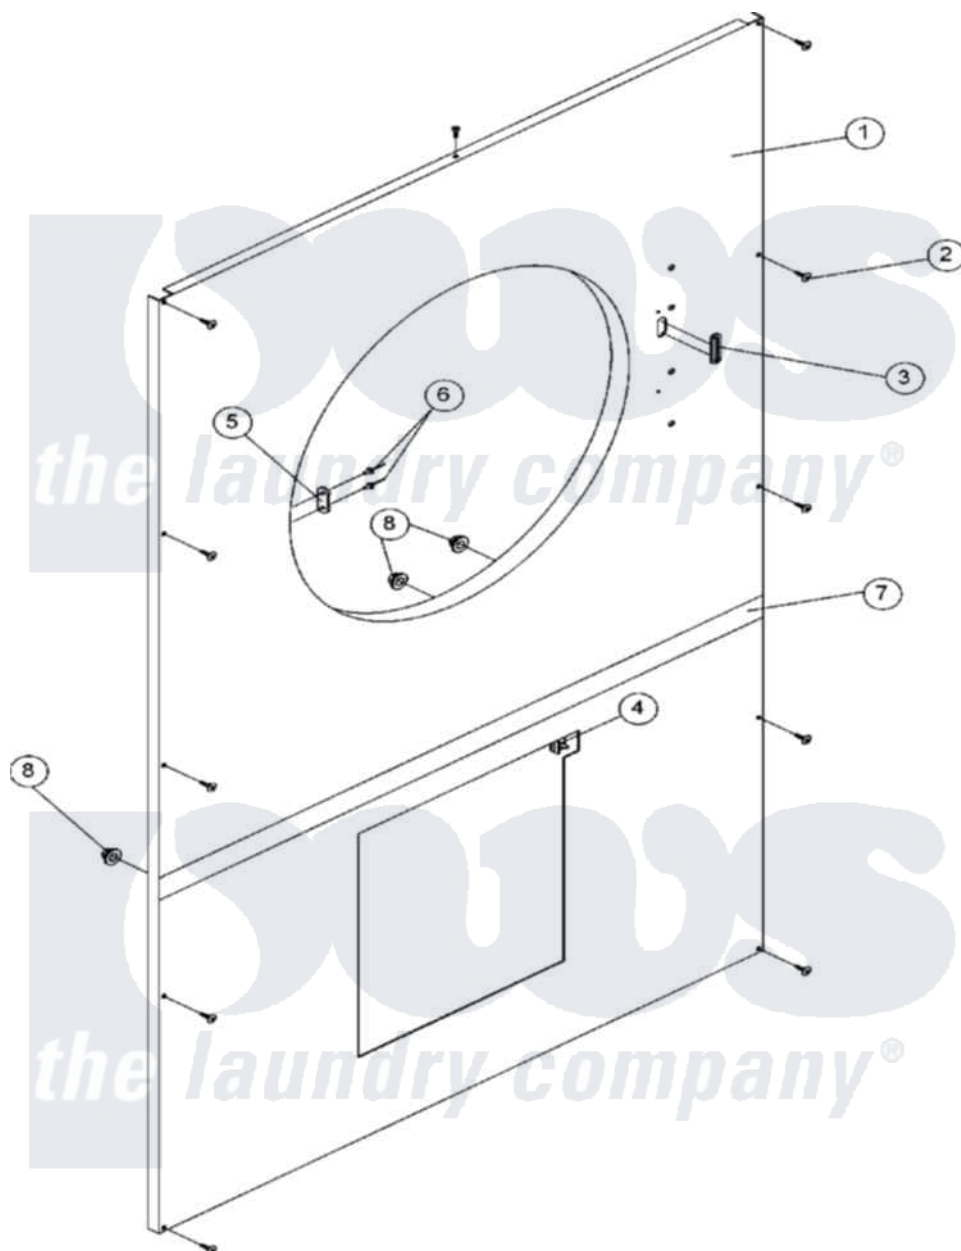

Maytag MDG50PNVWQ 04 - FRONT PANEL

Maytag [Commercial Maytag MDG50PNVWQ Dryer Parts](#) Parts Diagram 04 - FRONT PANEL
 Click on the part number to view part

Item	Original Part Number	Replaced By	Status	Part Description
000	A000000			Order Part From American Dryer Phone No.508-678-9000
001	A883515	883515		White 50V
"	A883516			Panel, Front Right Hand BSQ
002	A150309	W10146761		10-16 X 1
003	A121405	121405		Rubber Gro
004	A122116		Not Available	SWITCH, LINT BASKET
005	A170330		Not Available	LATCH, DOOR (FRICTION)
006	A154215	154215		5 32 X 1 4
007	A883482			Trim, Front Panel Blk
008	A152014	152014		1 4-20 Ser