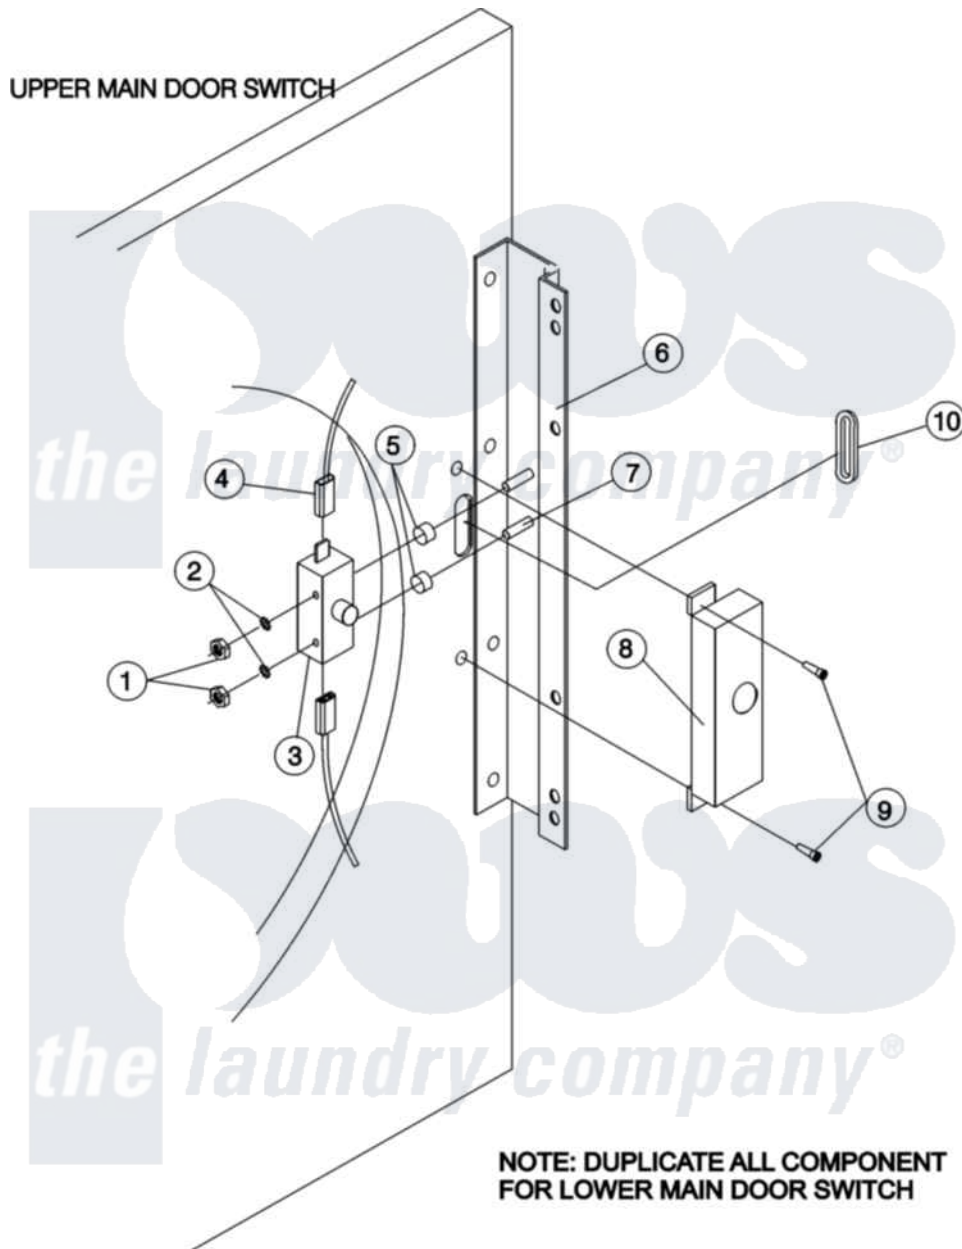

Maytag MDG50PNVWQ 05 - DOOR SWITCH

Maytag [Commercial Maytag MDG50PNVWQ Dryer Parts](#) Parts Diagram 05 - DOOR SWITCH
 Click on the part number to view part

Item	Original Part Number	Replaced By	Status	Part Description
000	A000000			Order Part From American Dryer Phone No.508-678-9000
001	A152013	152013		6-32 Hex N
002	A153008	153008		6 Split L
003	A137005	W10146741		SDS Door S
004	A121028	121028		1 4 X.032
005	A154281	154281		3 8 Stand
006	A801524		Not Available	BLACK DOOR HINGE
007	A153576	153576		6-32 X 1
008	A881246	W10148254		Main Door
009	A150201	150201		10-32 X 1
010	A121405	121405		Rubber Gro