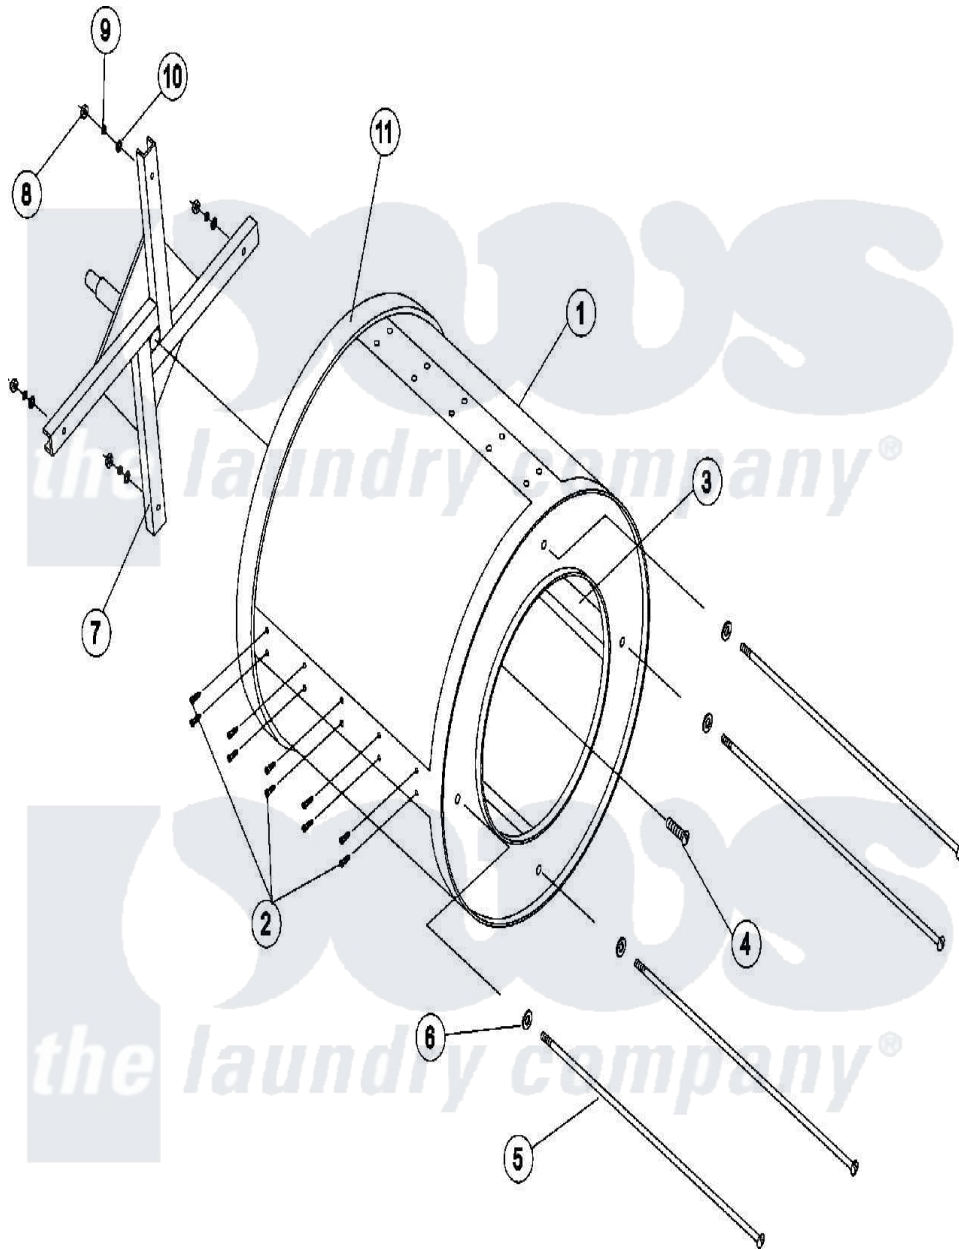

Maytag MDG50PNVWQ 08 - TUMBLER SUPPORT

Maytag Commercial Maytag MDG50PNVWQ Dryer Parts Parts Diagram 08 - TUMBLER SUPPORT
 Click on the part number to view part

Item	Original Part Number	Replaced By	Status	Part Description
000	A000000			Order Part From American Dryer Phone No.508-678-9000
001	A880837			Tumbler, Galvanized
"	A880838	W10148058		Ad120 Dual
002	A150313	150313		10-16 X 1
"	A150429	4002006801		Svc Interlock Switch Assembly
003	A301302	301302		50 Tumbler
"	A301311	W10146781		50 Tapere
004	A150500		Not Available	SCREW, SOCKET BUTTON HD. (5/16-18" X 38 1/2")
005	A100903	100903		3 8-16 X 3
006	A153004	153004		3 8 X 1
007	A800616	W10147063		50 1 3 4
008	A152005	152005		3 8-16 Hex
009	A153005	153005		3 8 Split
010	A153004	153004		3 8 X 1