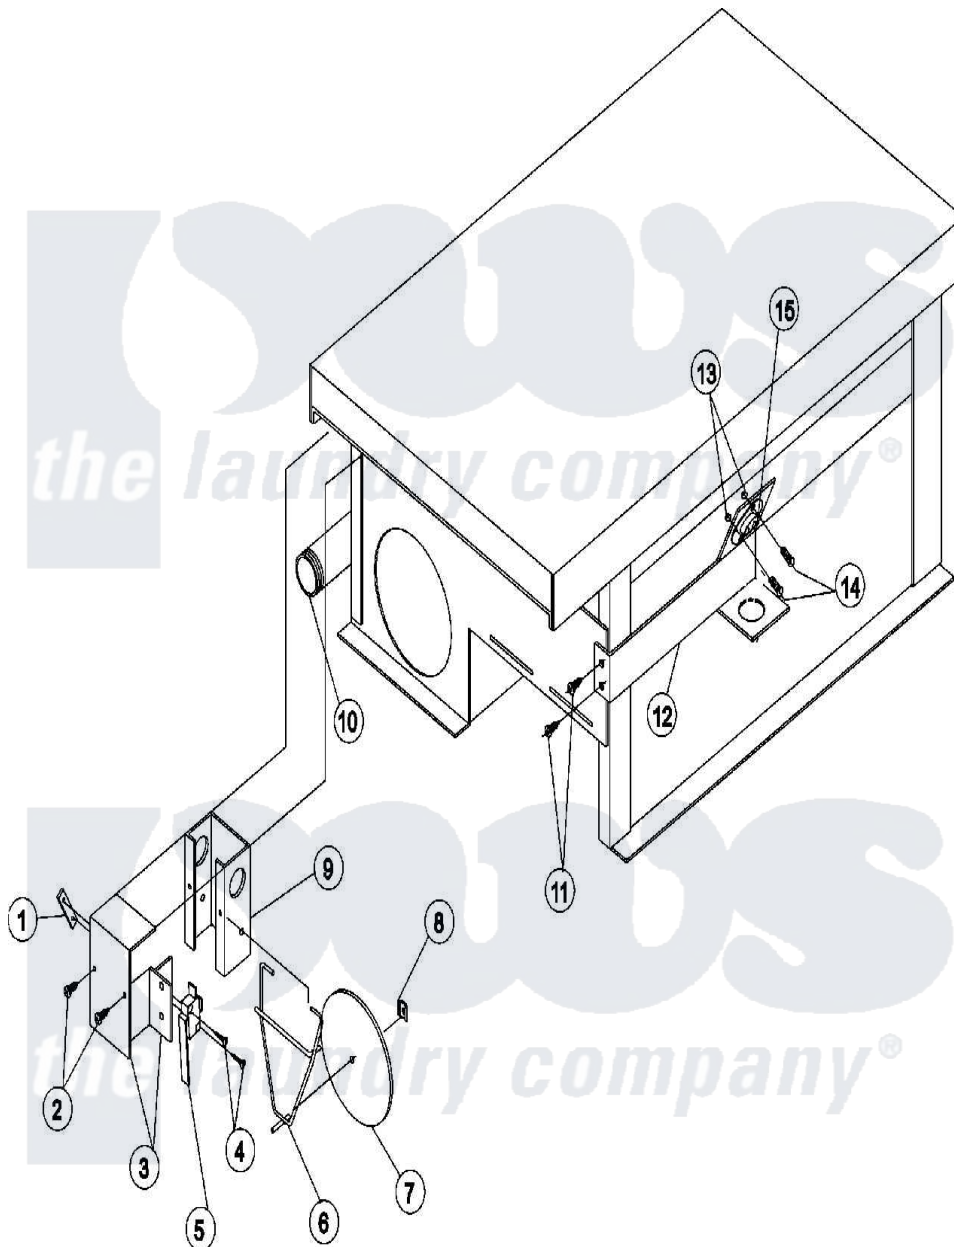

Maytag MDG50PNVWQ 13 - SAIL SWITCH/HI LIMIT

Maytag [Commercial Maytag MDG50PNVWQ Dryer Parts](#) Parts Diagram 13 - SAIL SWITCH/HI LIMIT
 Click on the part number to view part

Item	Original Part Number	Replaced By	Status	Part Description
000	A000000			Order Part From American Dryer Phone No.508-678-9000
001	A154004	154004		Tinnerman
002	A150300	5307527001		Switch
003	A802799	802799		Sail Sw.bo
004	A150303	150303		4 X 3 4 P
005	A122200	122200		Sail Switch
006	A105500	W10146641		Std Sail S
007	A319202	W10146866		Sail Switch
008	A154002	154002		1 8 Push O
009	A802800	802800		Sail Switch
"	A802801	802801		Sail Switch
010	A142809	W10146757		1 2 X 29 1
011	A150300	5307527001		Switch
012	A319704	WB4X122		Medallion
013	A151000	WH12X195		Switch Assembly
014	A150001	150001		6-32 X 1 2