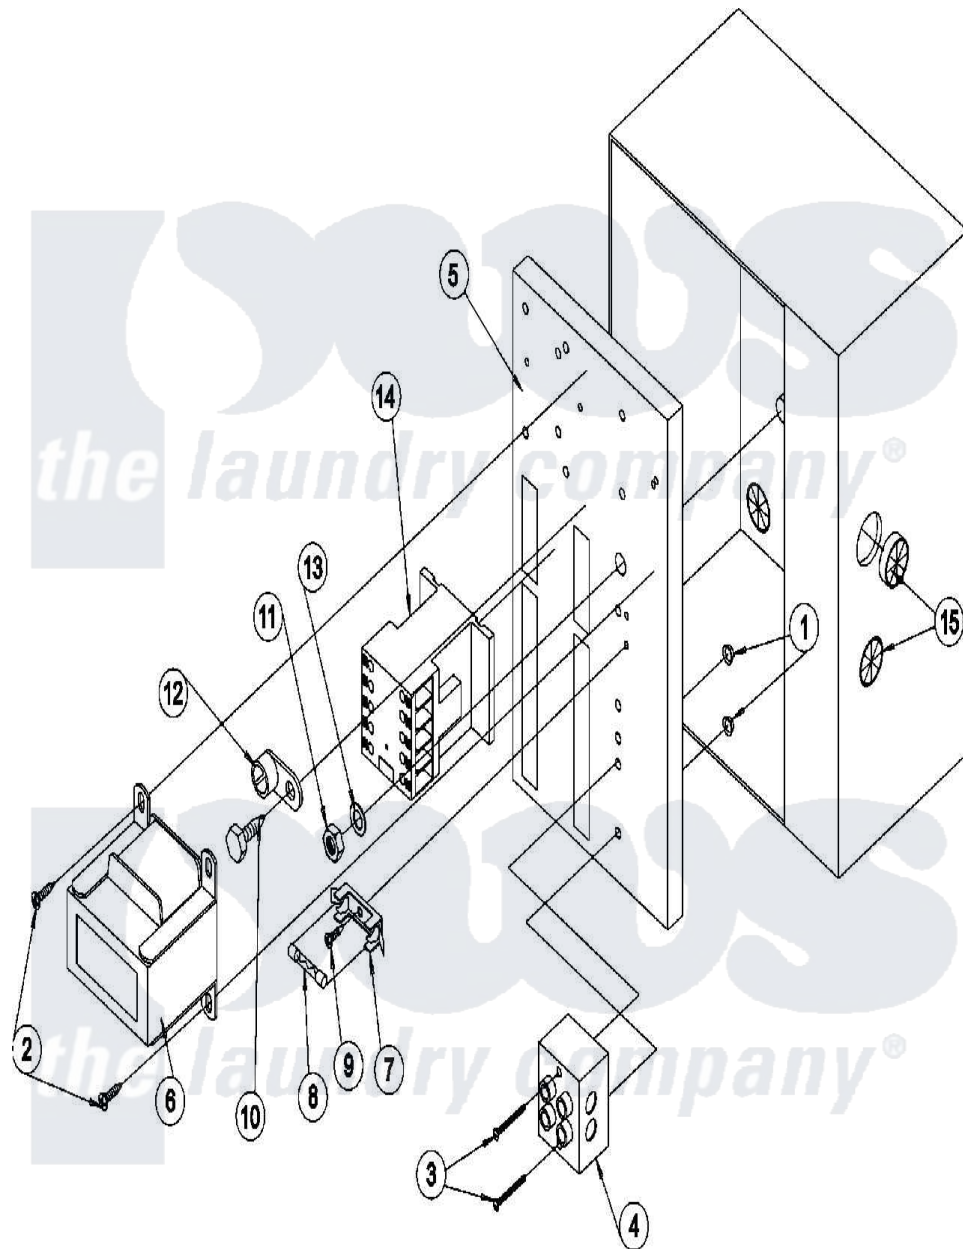

Maytag MDG50PNVWQ 15 - REAR ELECTRIC PANEL

Maytag Commercial Maytag MDG50PNVWQ Dryer Parts Parts Diagram 15 - REAR ELECTRIC PANEL
 Click on the part number to view part

Item	Original Part Number	Replaced By	Status	Part Description
000	A000000			Order Part From American Dryer Phone No.508-678-9000
001	A151000	WH12X195		Switch Assembly
002	A150300	5307527001		Switch
003	A150008	150008		6-32 X 1 1
004	A120716	8191125		Footlevel
005	A322817			Plate, Back
"	A882662			Panel, Rear Elec. Complete
006	A882652	W10148697		Ad-25-30-5
007	A136008	136008		Fuse Block
008	A136049	136049		0.75A 25
009	A150301	150301		8-18 X 7
010	A150297	150297		10x1 2 He
011	A152004	8182933		Nut, Hex
012	A121010	121010		14-4 Termi
013	A153002	8182939		Washer, Lock
014	A132495	132495		K-Line 3PH