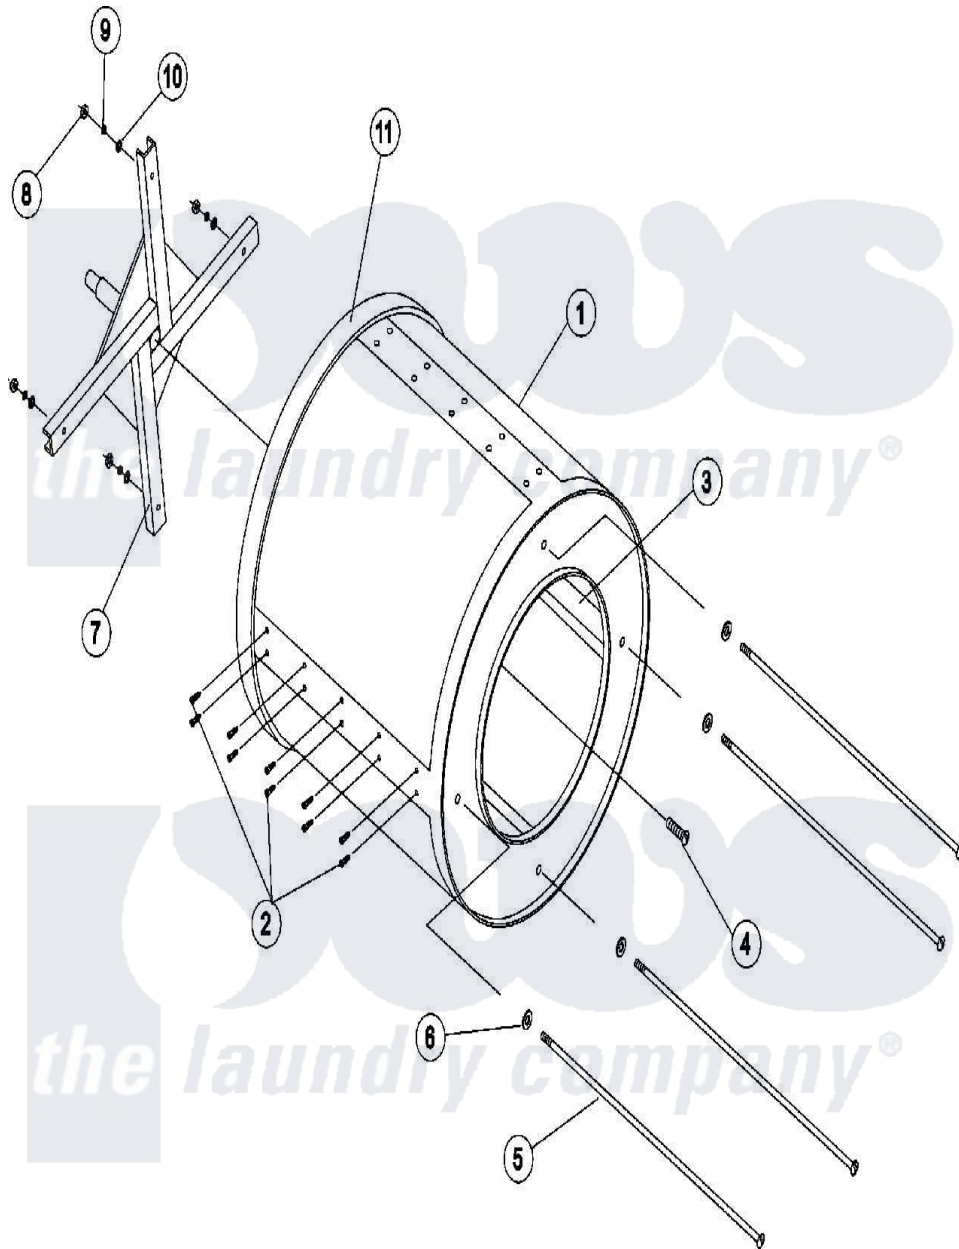

Maytag MDG50PNVWW 08 - TUMBLER SUPPORT

Maytag Commercial Maytag MDG50PNVWW Dryer Parts Parts Diagram 08 - TUMBLER SUPPORT
 Click on the part number to view part

Item	Original Part Number	Replaced By	Status	Part Description
000	A000000			Order Part From American Dryer Phone No.508-678-9000
001	A880837			Tumbler, Galvanized
"	A880838	W10148058		Ad120 Dual
002	A150313	150313		10-16 X 1
"	A150429	4002006801		Svc Interlock Switch Assembly
003	A301302	301302		50 Tumbler
"	A301311	W10146781		50 Tapere
004	A150500		Not Available	SCREW, SOCKET BUTTON HD. (5/16-18" X 38 1/2")
005	A100903	100903		3 8-16 X 3
006	A153004	153004		3 8 X 1
007	A800616	W10147063		50 1 3 4
008	A152005	152005		3 8-16 Hex
009	A153005	153005		3 8 Split
010	A153004	153004		3 8 X 1