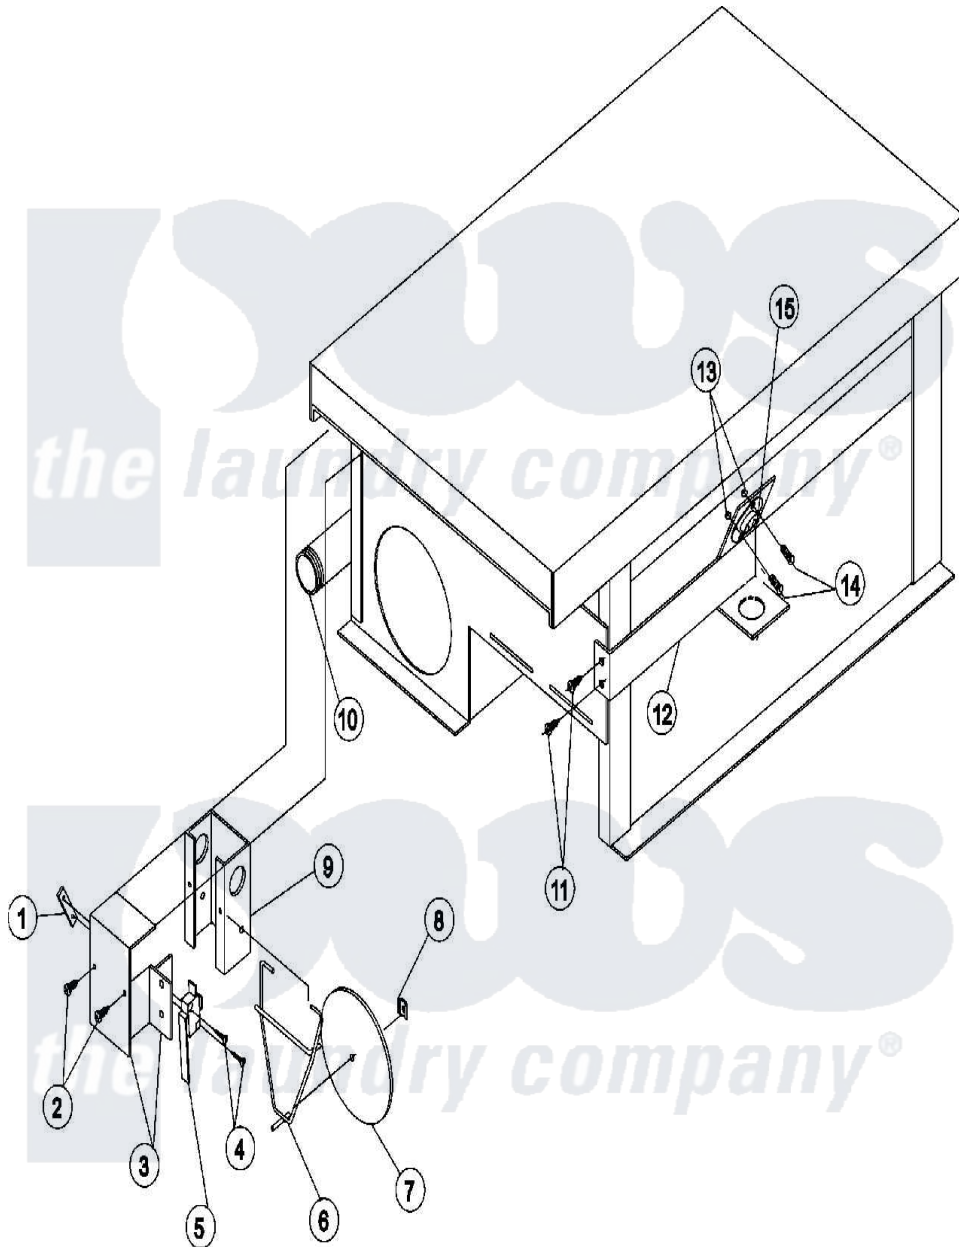

Maytag MDG50PNVWW 13 - SAIL SWITCH/HI LIMIT

Maytag [Commercial Maytag MDG50PNVWW Dryer Parts](#) Parts Diagram 13 - SAIL SWITCH/HI LIMIT
 Click on the part number to view part

Item	Original Part Number	Replaced By	Status	Part Description
000	A000000			Order Part From American Dryer Phone No.508-678-9000
001	A154004	154004		Tinnerman
002	A150300	5307527001		Switch
003	A802799	802799		Sail Sw.bo
004	A150303	150303		4 X 3 4 P
005	A122200	122200		Sail Switch
006	A105500	W10146641		Std Sail S
007	A319202	W10146866		Sail Switch
008	A154002	154002		1 8 Push O
009	A802800	802800		Sail Switch
"	A802801	802801		Sail Switch
010	A142809	W10146757		1 2 X 29 1
011	A150300	5307527001		Switch
012	A319704	WB4X122		Medallion
013	A151000	WH12X195		Switch Assembly
014	A150001	150001		6-32 X 1 2