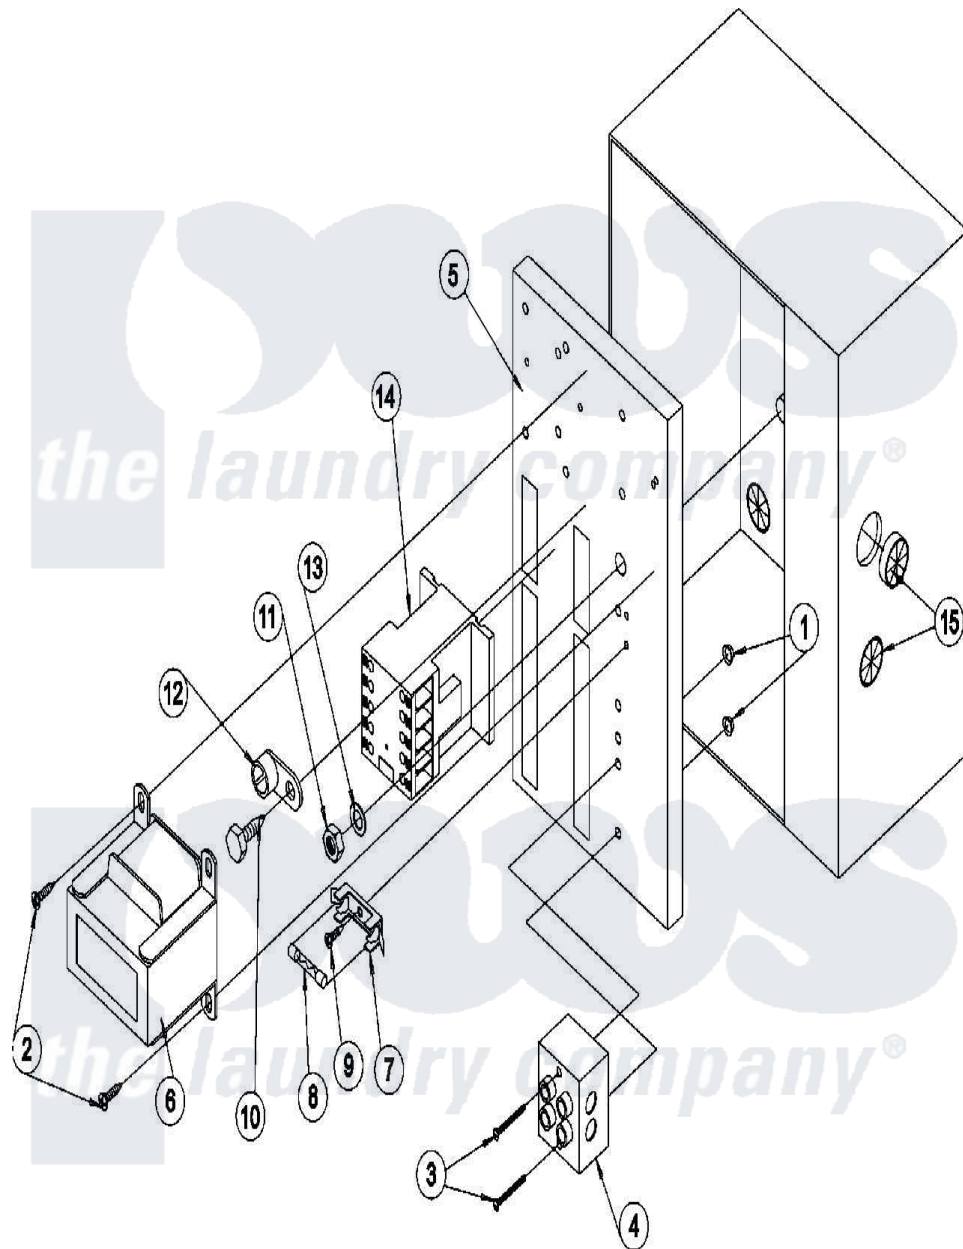

Maytag MDG50PNVWW 15 - REAR ELECTRIC PANEL

Maytag [Commercial Maytag MDG50PNVWW Dryer Parts](#) Parts Diagram 15 - REAR ELECTRIC PANEL
 Click on the part number to view part

Item	Original Part Number	Replaced By	Status	Part Description
000	A000000			Order Part From American Dryer Phone No.508-678-9000
001	A151000	WH12X195		Switch Assembly
002	A150300	5307527001		Switch
003	A150008	150008		6-32 X 1 1
004	A120716	8191125		Footlevel
005	A322817			Plate, Back
"	A882662			Panel, Rear Elec. Complete
006	A882652	W10148697		Ad-25-30-5
007	A136008	136008		Fuse Block
008	A136049	136049		0.75A 25
009	A150301	150301		8-18 X 7
010	A150297	150297		10x1 2 He
011	A152004	8182933		Nut, Hex
012	A121010	121010		14-4 Termi
013	A153002	8182939		Washer, Lock
014	A132495	132495		K-Line 3PH