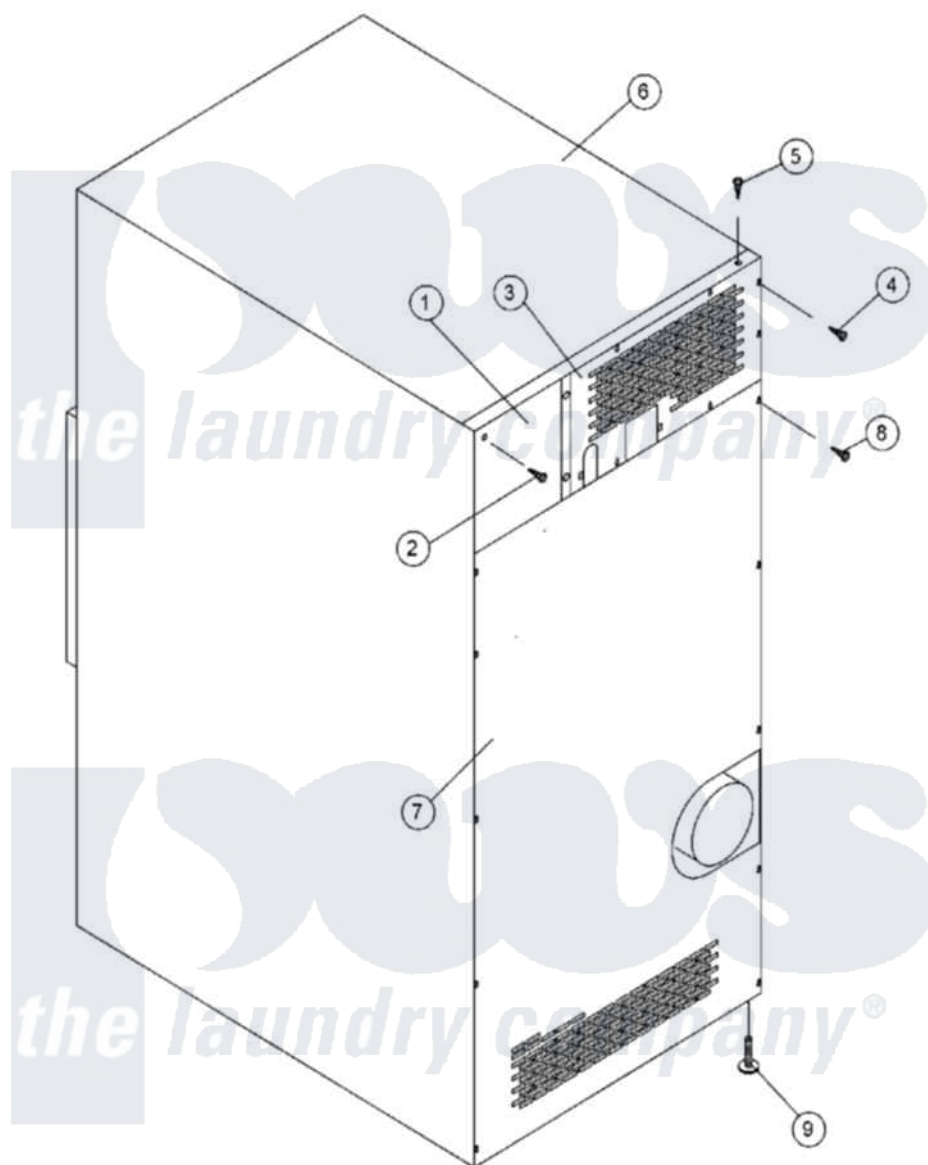

# Maytag MDG50PNVWW 16 - OUTER TOP/BACK GUARD

Maytag Commercial Maytag MDG50PNVWW Dryer Parts Parts Diagram 16 - OUTER TOP/BACK GUARD  
 Click on the part number to view part

Item	Original Part Number	Replaced By	Status	Part Description
000	<a href="#">A000000</a>			Order Part From American Dryer Phone No.508-678-9000
001	A322809	<a href="#">322809</a>		Back Elect
002	A150301	<a href="#">150301</a>		8-18 X 7
003	A314424	<a href="#">314424</a>		Adg25-50-2
004	A150301	<a href="#">150301</a>		8-18 X 7
005	A150300	<a href="#">5307527001</a>		Switch
006	A312533	<a href="#">W10146833</a>		ADG E Oute
007	A322082	<a href="#">322082</a>		AD25V-30V-
008	A150301	<a href="#">150301</a>		8-18 X 7
009	A103500	<a href="#">103500</a>		LEVELING L