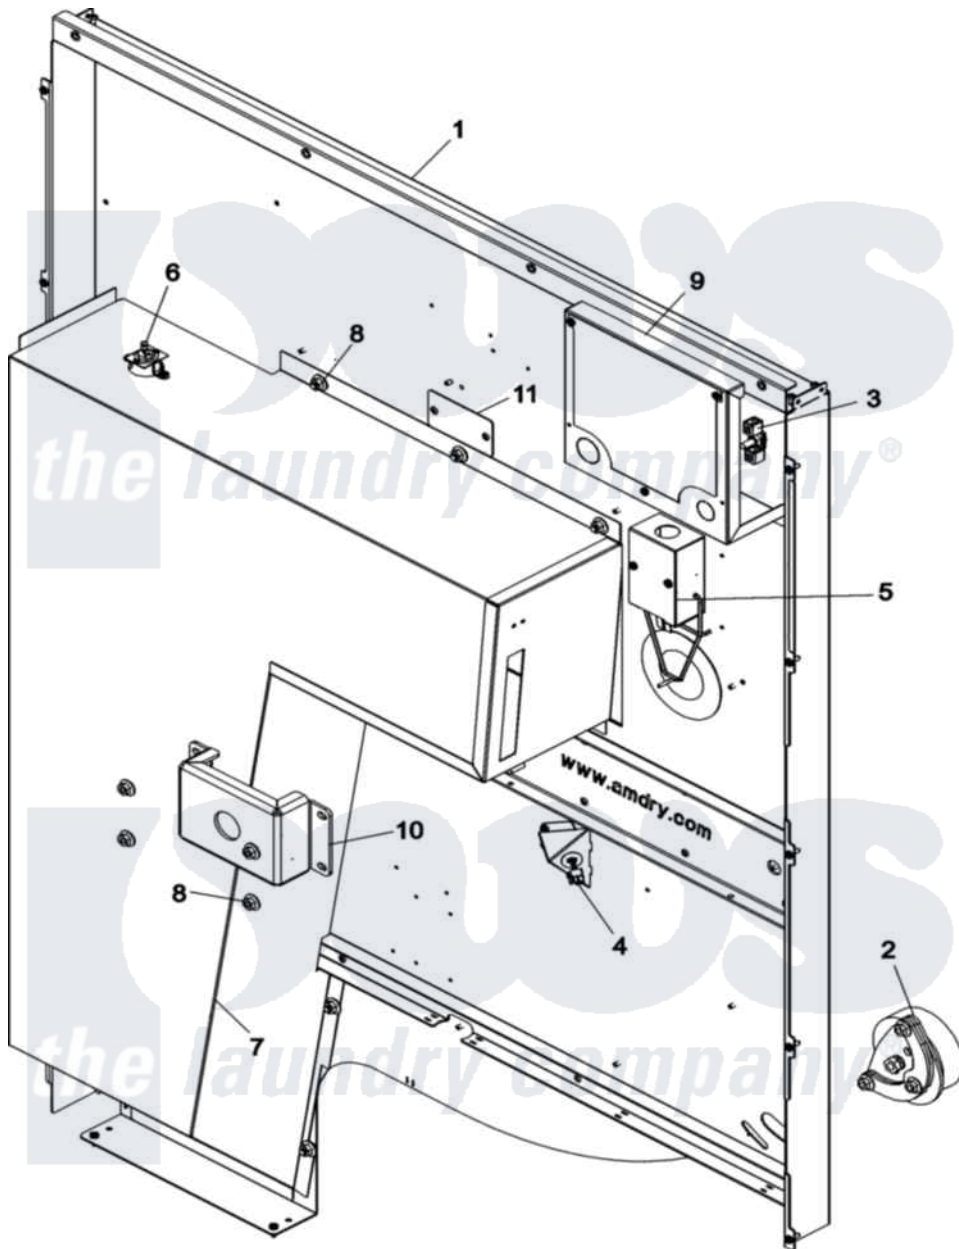

Maytag MDG51PDSWW 06 - REAR TUMBLER SUPPORT ASSY

Maytag Commercial Maytag MDG51PDSWW Dryer Parts Parts Diagram 06 - REAR TUMBLER SUPPORT ASSY
 Click on the part number to view part

Item	Original Part Number	Replaced By	Status	Part Description
001	A851263			Rear Tumbler Support Assembly
002	A180060	180060		3 1 2 Tumbler
"	A851372	W10147770		SL50 75 3.
003	A121010	121010		14-4 Termi
004	A851258	W10147743		SI-50-75 A
005	A122200	122200		Sail Switch
"	A818692	W10147207		SL50-SL75
006	A183112	183112		High Limit
007	A851262			Heat Duct
008	A152014	152014		1 4-20 Ser
009	A350237			Rear Electric Box
"	A350238	W10146901		SL50-75 EI
010	A350228	W10146898		SL50 75 Th
011	A318691			Cover Plate