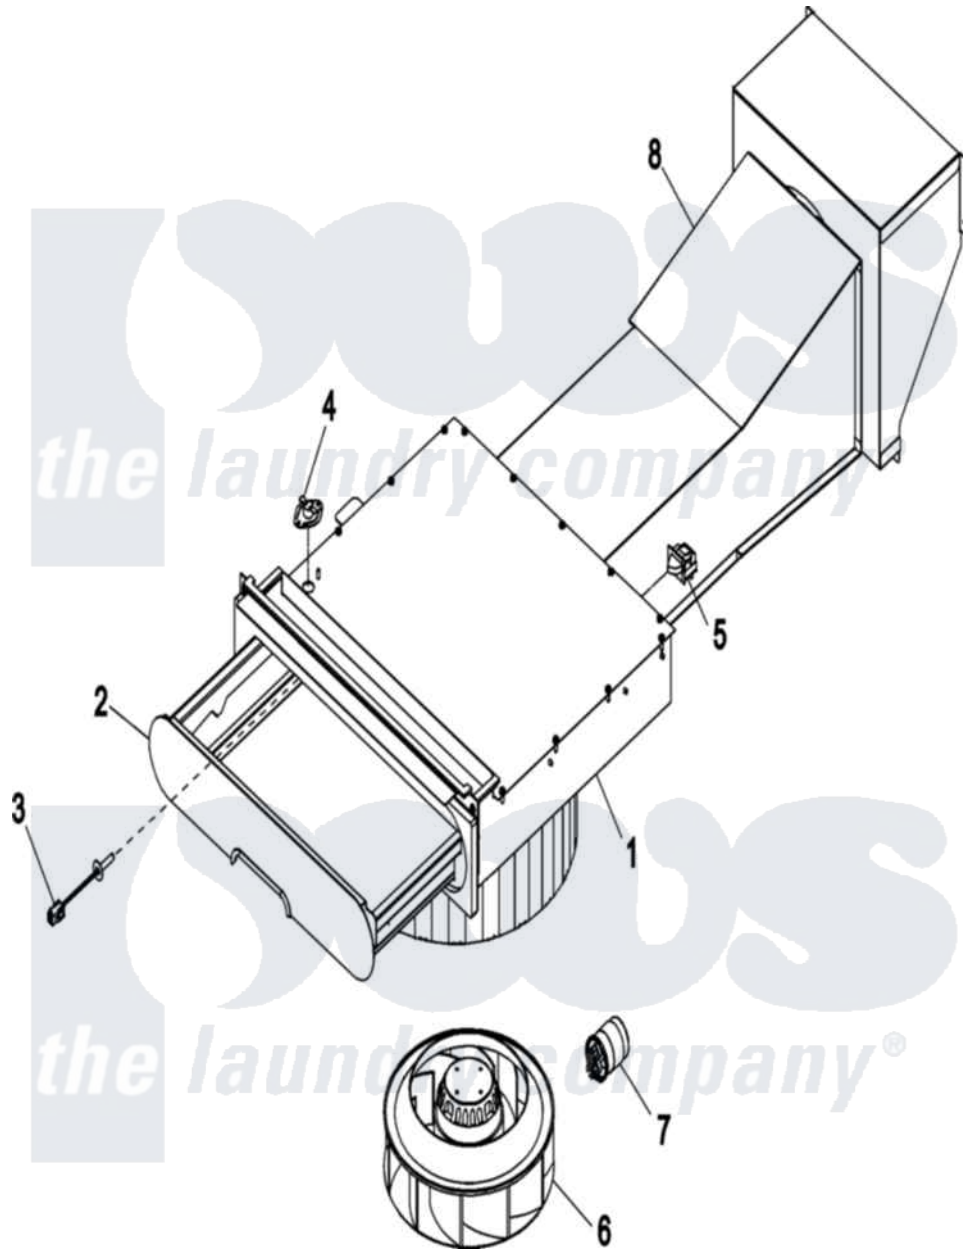

Maytag MDG51PNAWW 05 - LINT AND BLOWER ASSEMBLY

Maytag [Commercial Maytag MDG51PNAWW Dryer Parts](#) Parts Diagram 05 - LINT AND BLOWER ASSEMBLY
 Click on the part number to view part

Item	Original Part Number	Replaced By	Status	Part Description
001	A819299	W10147302		SL50-75 LA
002	A819295	W10147299		SL50-75 LA
003	A818369	818369		Solaris Ex
004	A130119	W10149306		L190 Temp
005	A122002	W10146710		Spst Door
006	A100645			115V Impellor Only
"	A150687			Mounting Screws
"	A153007	153007		1 4 Split
"	A813406	813406		SL50 75 Gs
"	A851242	W10147740		SL50 75 PH
007	A100618			Cap For 115V Blower Impellor
008	A851292	W10147751		SI-50 Blow