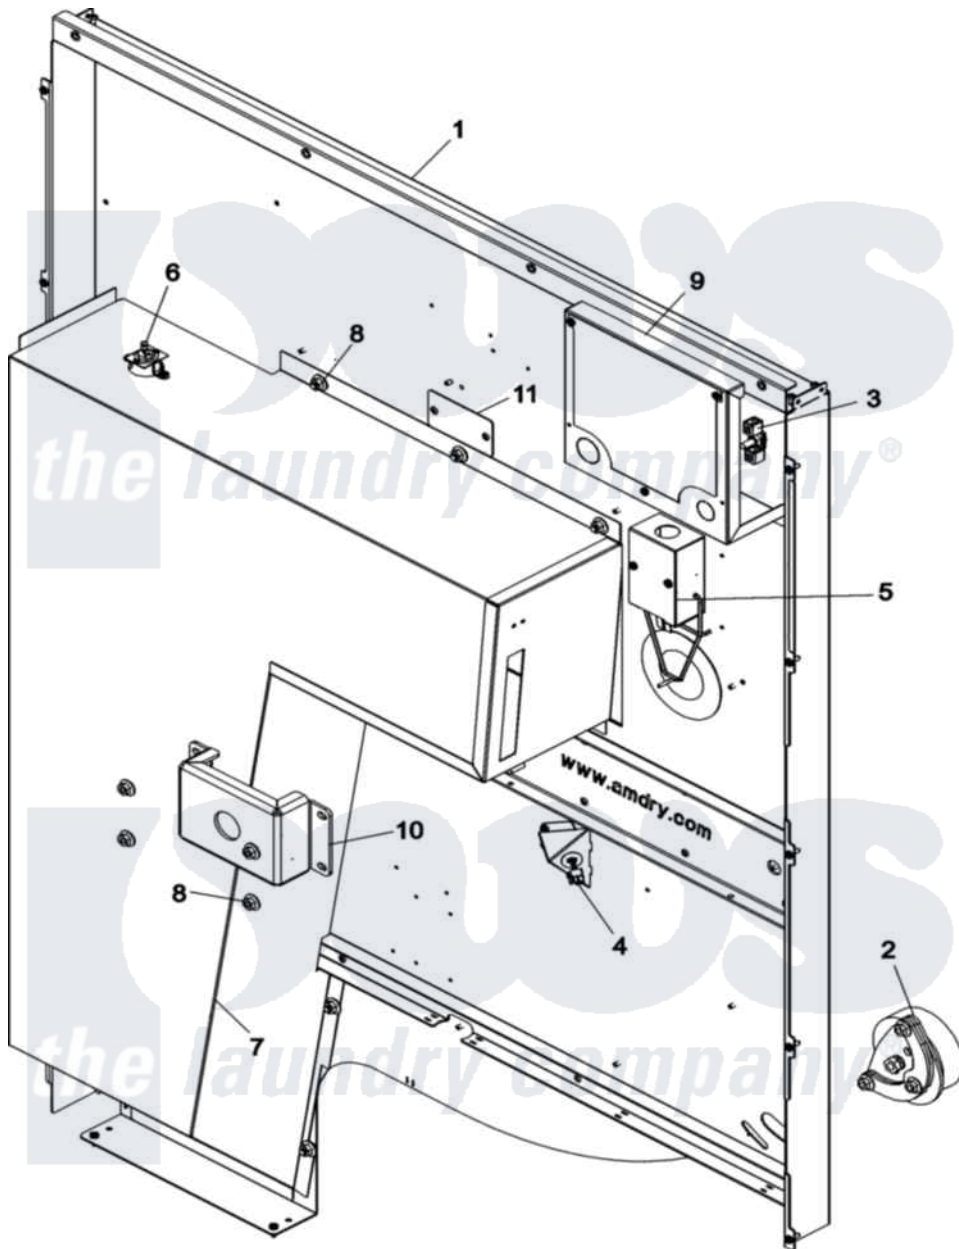

# Maytag MDG51PNAWW 06 - REAR TUMBLER SUPPORT ASSY

Maytag Commercial Maytag MDG51PNAWW Dryer Parts Parts Diagram 06 - REAR TUMBLER SUPPORT ASSY  
 Click on the part number to view part

Item	Original Part Number	Replaced By	Status	Part Description
001	<a href="#">A851263</a>			Rear Tumbler Support Assembly
002	A180060	<a href="#">180060</a>		3 1 2 Tumbler
"	A851372	<a href="#">W10147770</a>		SL50 75 3.
003	A121010	<a href="#">121010</a>		14-4 Termi
004	A851258	<a href="#">W10147743</a>		SI-50-75 A
005	A122200	<a href="#">122200</a>		Sail Switch
"	A818692	<a href="#">W10147207</a>		SL50-SL75
006	A183112	<a href="#">183112</a>		High Limit
007	<a href="#">A851262</a>			Heat Duct
008	A152014	<a href="#">152014</a>		1 4-20 Ser
009	<a href="#">A350237</a>			Rear Electric Box
"	A350238	<a href="#">W10146901</a>		SL50-75 EI
010	A350228	<a href="#">W10146898</a>		SL50 75 Th
011	<a href="#">A318691</a>			Cover Plate