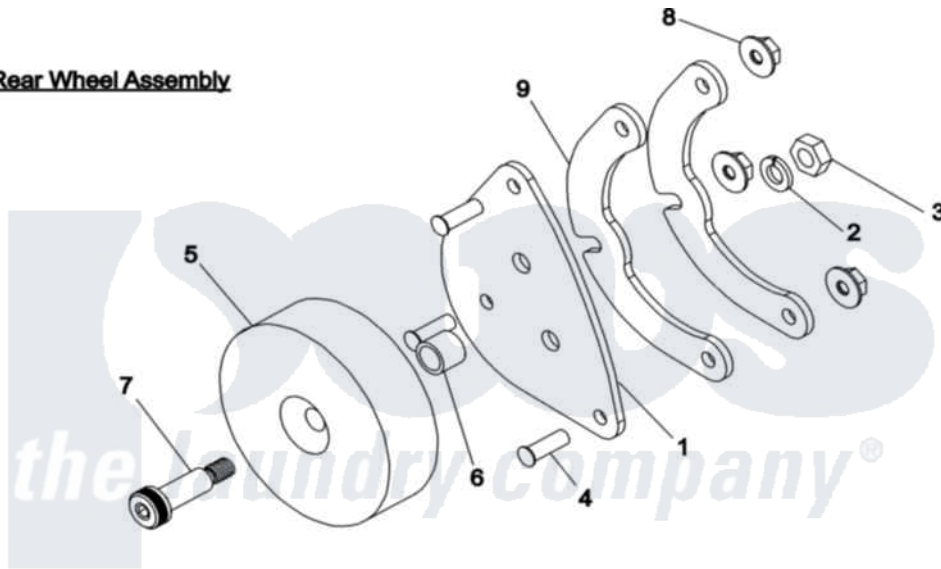

Maytag MDG51PNAWW 07 - ROLLER WHEEL ASSEMBLY

Rear Wheel Assembly

Front Wheel Assembly

Maytag [Commercial Maytag MDG51PNAWW Dryer Parts](#) Parts Diagram 07 - ROLLER WHEEL ASSEMBLY
 Click on the part number to view part

Item	Original Part Number	Replaced By	Status	Part Description
001	A350196	W10146894		SL50-SL75-
002	A153002	8182939		Washer, Lock
003	A154013	154013		M8 Steel H
004	A153557			1/4-20 X 3/5- Clinch Stud
005	A180060	180060		3 1 2 Tumbler
006	A154284		Not Available	TUMBLER WHEEL SPACER
007	A154267		Not Available	M10x25MM SHOULDER SCREW
008	A152014	152014		1 4-20 Ser
009	A350198			Shim, Rear Wheel Bracket
010	A350196	W10146894		SL50-SL75-
011	A153002	8182939		Washer, Lock
012	A350197			Shim, Front Wheel Bracket
013	A154013	154013		M8 Steel H
014	A153557			1/4-20 X 3/5- Clinch Stud
015	A180060	180060		3 1 2 Tumbler
016	A154284		Not Available	TUMBLER WHEEL SPACER

017 A154267

Not Available

M10x25MM SHOULDER
SCREW

018 A152014

[152014](#)

1 4-20 Ser