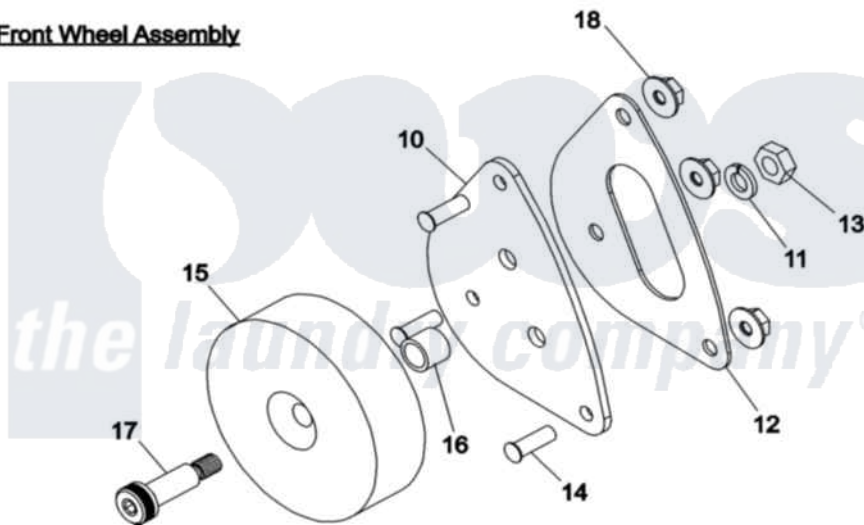

Maytag MDG51PNAWW 07 - ROLLER WHEEL ASSEMBLY

Rear Wheel Assembly

Front Wheel Assembly

Maytag [Commercial Maytag MDG51PNAWW Dryer Parts](#) Parts Diagram 07 - ROLLER WHEEL ASSEMBLY
 Click on the part number to view part

Item	Original Part Number	Replaced By	Status	Part Description
001	A350196	W10146894		SL50-SL75-
002	A153002	8182939		Washer, Lock
003	A154013	154013		M8 Steel H
004	A153557			1/4-20 X 3/5- Clinch Stud
005	A180060	180060		3 1 2 Tumbler
006	A154284		Not Available	TUMBLER WHEEL SPACER
007	A154267		Not Available	M10x25MM SHOULDER SCREW
008	A152014	152014		1 4-20 Ser
009	A350198			Shim, Rear Wheel Bracket
010	A350196	W10146894		SL50-SL75-
011	A153002	8182939		Washer, Lock
012	A350197			Shim, Front Wheel Bracket
013	A154013	154013		M8 Steel H
014	A153557			1/4-20 X 3/5- Clinch Stud
015	A180060	180060		3 1 2 Tumbler
016	A154284		Not Available	TUMBLER WHEEL SPACER

017 A154267

Not Available

M10x25MM SHOULDER
SCREW

018 A152014

[152014](#)

1 4-20 Ser