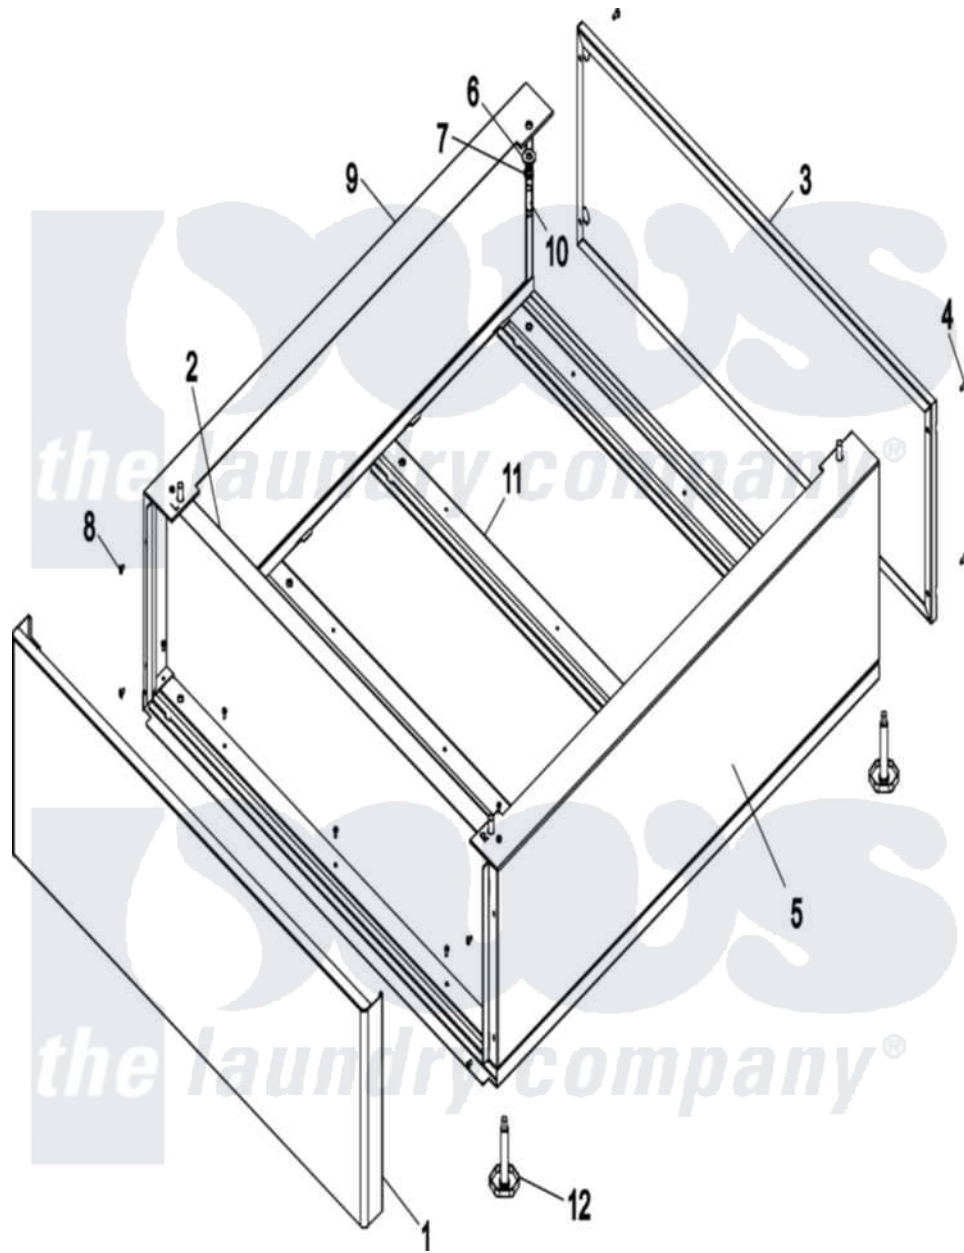

Maytag MDG51PNAWW 09 - PEDESTAL

Maytag [Commercial Maytag MDG51PNAWW Dryer Parts](#) Parts Diagram 09 - PEDESTAL
 Click on the part number to view part

Item	Original Part Number	Replaced By	Status	Part Description
001	A319582	319582		SL50-75 11
002	A318584			Pedestal Inner Support
003	A350181			11-Pedestal Back 51and77
004	A153331			8-18 x .5-Pan Head Screw
005	A319581			11-Pedestal RH Side 51
006	A153004	153004		3 8 X 1
007	A153005	153005		3 8 Split
008	A154200	154200		5 32 RIVE
009	A319580			11-Pedestal LH Side 51
010	A150617	150617		3 8-16 X 1
011	A851408			Pedestal Base 51
012	A103500	103500		LEVELING L