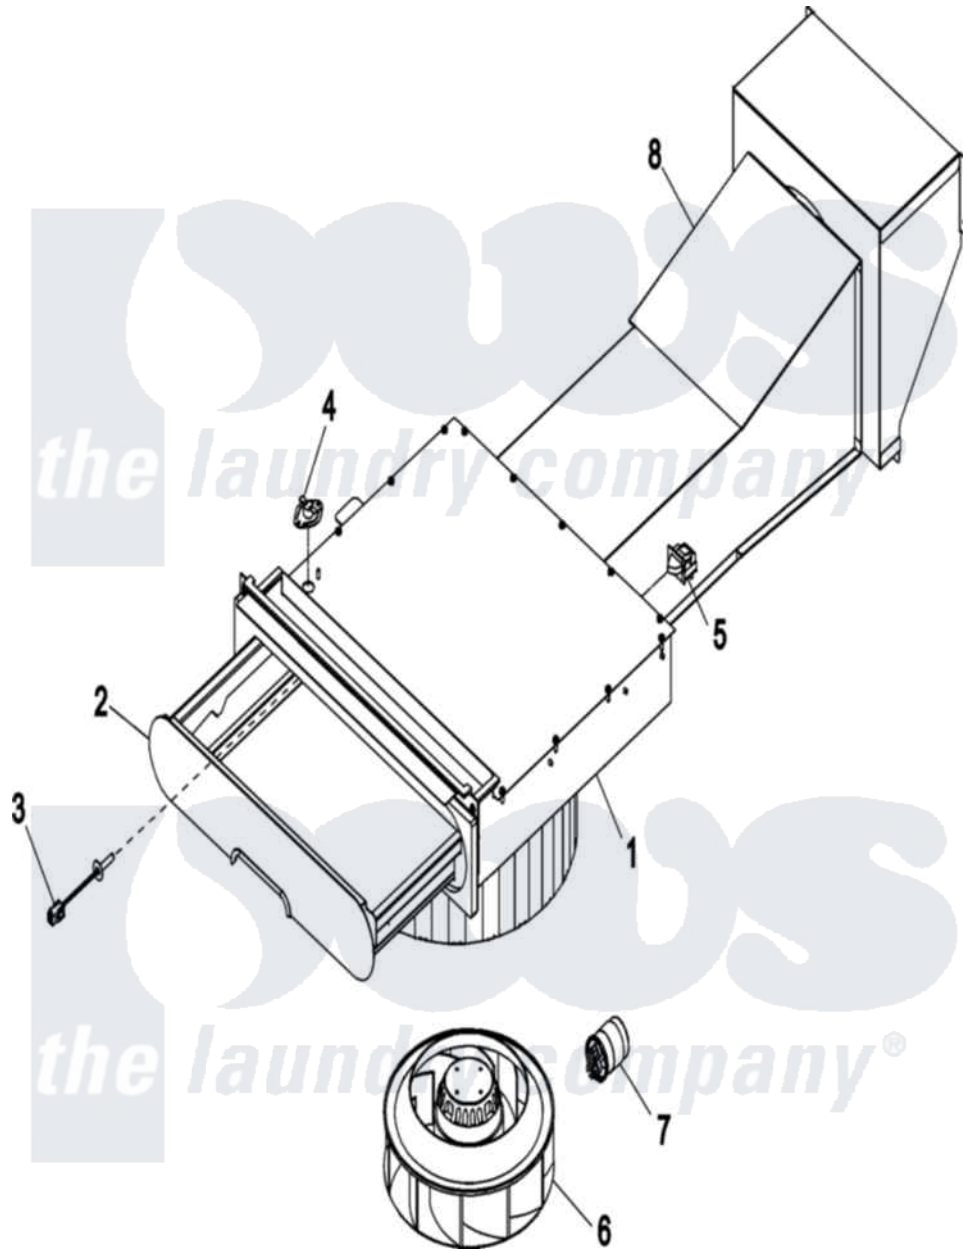

# Maytag MDG51PNSWW 05 - LINT AND BLOWER ASSEMBLY

Maytag [Commercial Maytag MDG51PNSWW Dryer Parts](#) Parts Diagram 05 - LINT AND BLOWER ASSEMBLY  
 Click on the part number to view part

| Item | Original Part Number    | Replaced By               | Status | Part Description             |
|------|-------------------------|---------------------------|--------|------------------------------|
| 001  | A819299                 | <a href="#">W10147302</a> |        | SL50-75 LA                   |
| 002  | A819295                 | <a href="#">W10147299</a> |        | SL50-75 LA                   |
| 003  | A818369                 | <a href="#">818369</a>    |        | Solaris Ex                   |
| 004  | A130119                 | <a href="#">W10149306</a> |        | L190 Temp                    |
| 005  | A122002                 | <a href="#">W10146710</a> |        | Spst Door                    |
| 006  | <a href="#">A100645</a> |                           |        | 115V Impellor Only           |
| "    | <a href="#">A150687</a> |                           |        | Mounting Screws              |
| "    | A153007                 | <a href="#">153007</a>    |        | 1 4 Split                    |
| "    | A813406                 | <a href="#">813406</a>    |        | SL50 75 Gs                   |
| "    | A851242                 | <a href="#">W10147740</a> |        | SL50 75 PH                   |
| 007  | <a href="#">A100618</a> |                           |        | Cap For 115V Blower Impellor |
| 008  | A851292                 | <a href="#">W10147751</a> |        | SI-50 Blow                   |