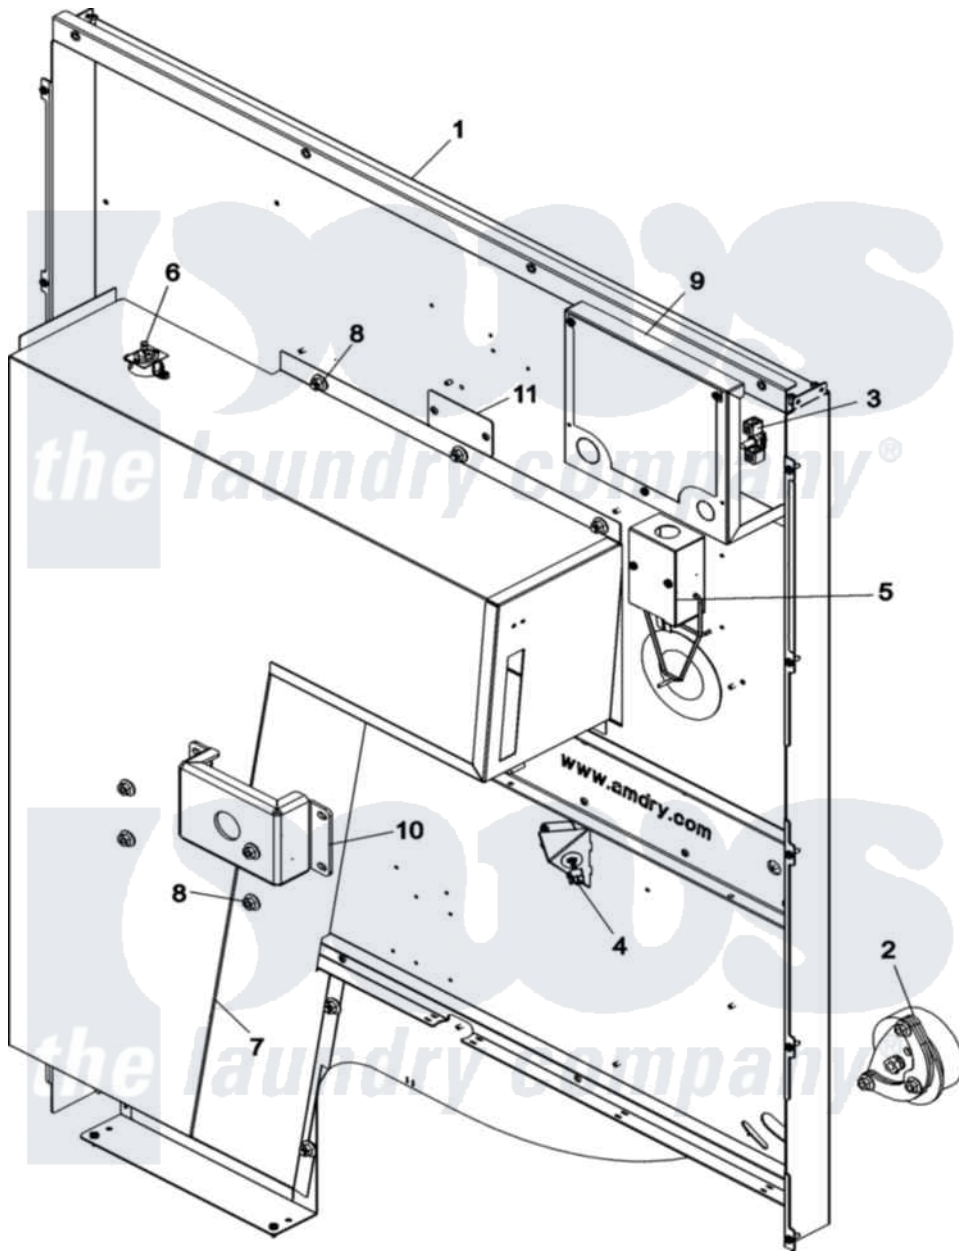

Maytag MDG51PNSWW 06 - REAR TUMBLER SUPPORT ASSY

Maytag Commercial Maytag MDG51PNSWW Dryer Parts Parts Diagram 06 - REAR TUMBLER SUPPORT ASSY
 Click on the part number to view part

Item	Original Part Number	Replaced By	Status	Part Description
001	A851263			Rear Tumbler Support Assembly
002	A180060	180060		3 1 2 Tumbler
"	A851372	W10147770		SL50 75 3.
003	A121010	121010		14-4 Termi
004	A851258	W10147743		SI-50-75 A
005	A122200	122200		Sail Switch
"	A818692	W10147207		SL50-SL75
006	A183112	183112		High Limit
007	A851262			Heat Duct
008	A152014	152014		1 4-20 Ser
009	A350237			Rear Electric Box
"	A350238	W10146901		SL50-75 EI
010	A350228	W10146898		SL50 75 Th
011	A318691			Cover Plate