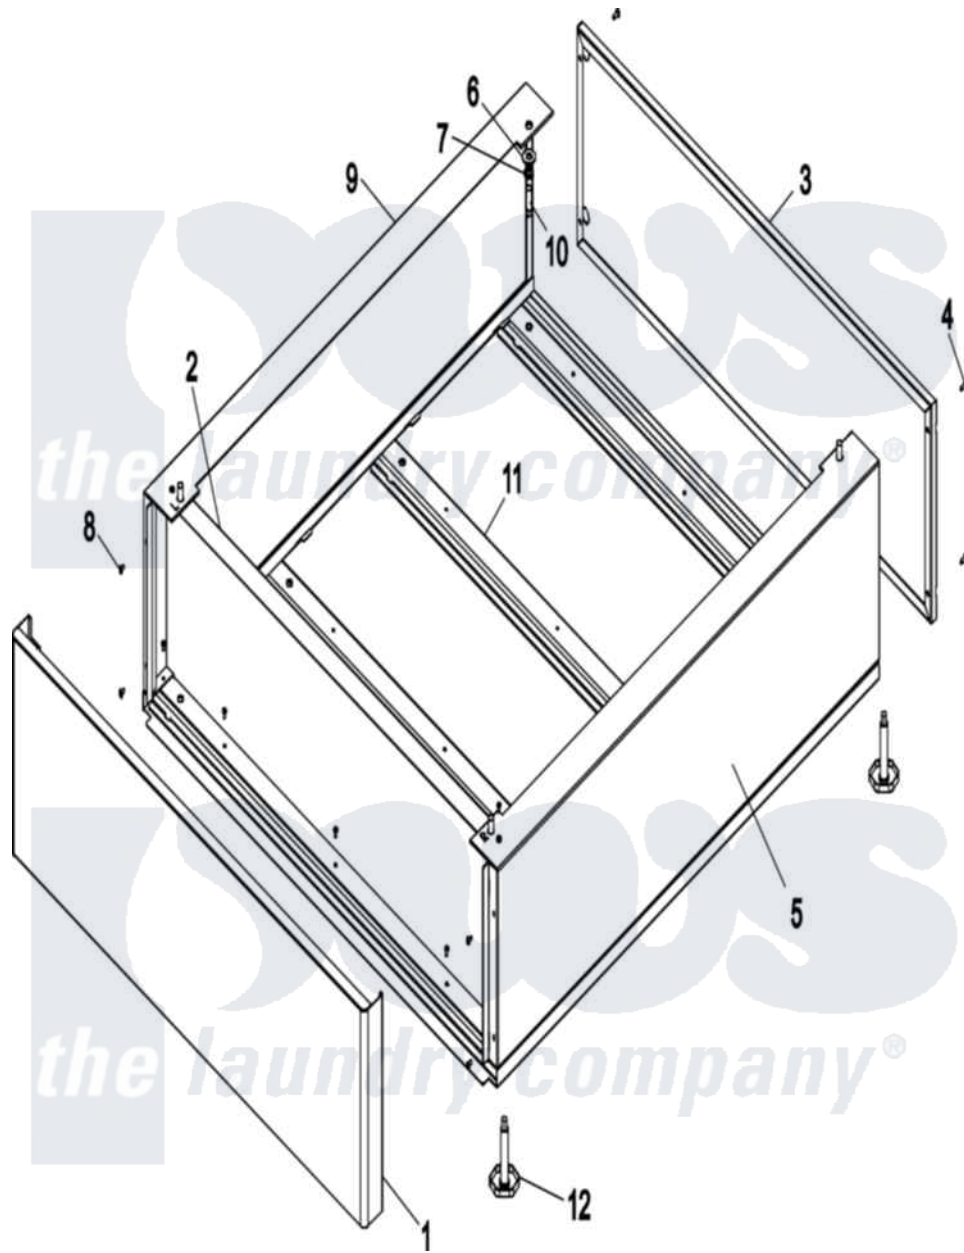

Maytag MDG51PNSWW 09 - PEDESTAL

Maytag [Commercial Maytag MDG51PNSWW Dryer Parts](#) Parts Diagram 09 - PEDESTAL
 Click on the part number to view part

Item	Original Part Number	Replaced By	Status	Part Description
001	A319582	319582		SL50-75 11
002	A318584			Pedestal Inner Support
003	A350181			11-Pedestal Back 51and77
004	A153331			8-18 x .5-Pan Head Screw
005	A319581			11-Pedestal RH Side 51
006	A153004	153004		3 8 X 1
007	A153005	153005		3 8 Split
008	A154200	154200		5 32 RIVE
009	A319580			11-Pedestal LH Side 51
010	A150617	150617		3 8-16 X 1
011	A851408			Pedestal Base 51
012	A103500	103500		LEVELING L